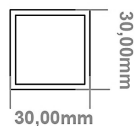

DATASHEET

Image

General Information

Product:	89:1335
Description:	Platani 800 x 600mm Towel Rail
Website Link:	(Click Here)
Product Type:	Towel Rail
Brand:	Eastbrook Company
Colour:	Matt Grey
Material:	Mild Steel
Height (mm):	800mm
Width (mm):	600mm
Net Weight (kg):	7.9kg
Product Range:	Platani

Drawing

Platani 800 x 600mm. Technical Drawing

A SECTION

B SECTION

Eastbrook 
Eastbrook Road, Gloucester GL4 3DB
Technical Helpline : 01452 317890
Mon - Fri / 8am - 5pm
Email : technical@eastbrookco.com