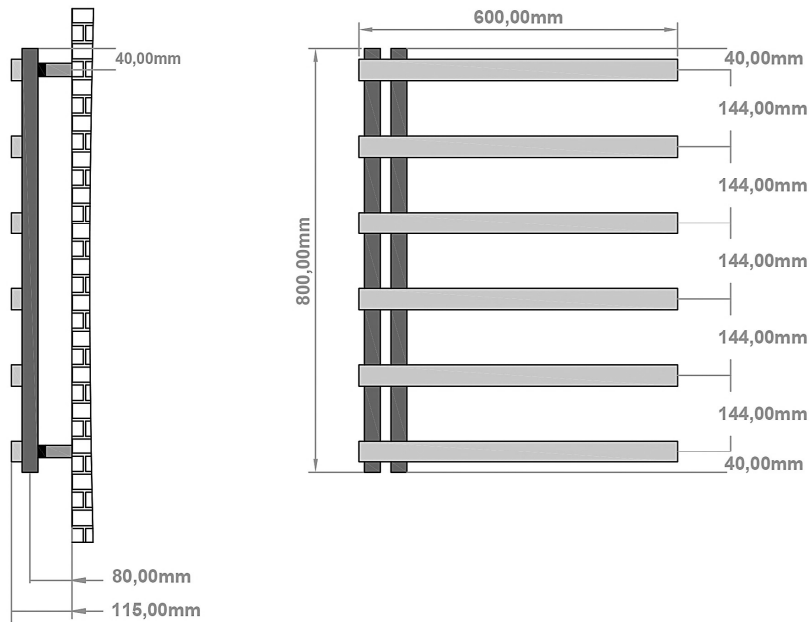

DATASHEET

Image

General Information

Product:	89:1335
Description:	Platani 800 x 600mm Towel Rail
Website Link:	(Click Here)
Product Type:	Towel Rail
Brand:	Eastbrook Company
Colour:	Matt Grey
Material:	Mild Steel
Height (mm):	800mm
Width (mm):	600mm
Net Weight (kg):	7.9kg
Product Range:	Platani

Product Specifications

Warranty:	5 Year(s)
Supplied with fixings:	Yes
BTU $\Delta T50^{\circ}\text{C}$:	1038
BTU $\Delta T60^{\circ}\text{C}$:	1328
Watts $\Delta T50^{\circ}\text{C}$:	304
Watts $\Delta T60^{\circ}\text{C}$:	389

Drawing

Platani 800 x 600mm. Technical Drawing

A SECTION

B SECTION

Eastbrook 
Eastbrook Road, Gloucester GL4 3DB
Technical Helpline : 01452 317890
Mon - Fri / 8am - 5pm
Email : technical@eastbrookco.com