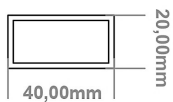

Drawing

Platani 800 x 600mm. Technical Drawing

A SECTION

Eastbrook
Eastbrook Road, Gloucester GL4 3DB
Technical Helpline : 01452 317890
Mon - Fri / 8am - 5pm
Email : technical@eastbrookco.com