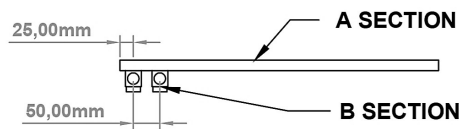

Drawing

Platani 800 x 600mm. Technical Drawing

Eastbrook
Eastbrook Road, Gloucester GL4 3DB
Technical Helpline : 01452 317890
Mon - Fri / 8am - 5pm
Email : technical@eastbrookco.com