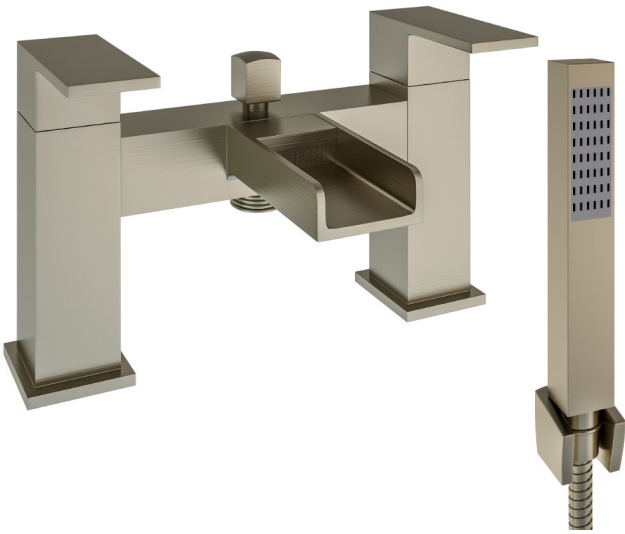

### Image

### General Information

Product:	79.1039
Description:	Abberton Bath Shower Mixer inc bracket, H S & Hose
Website Link:	<a href="#">(Click Here)</a>
Product Type:	Bath Shower Mixer Taps
Brand:	Eastbrook Company
Colour:	Brushed Brass
Material:	PVD coated brass
Height (mm):	140mm
Width (mm):	129.5mm
Length (mm):	229mm
Net Weight (kg) (kg):	2kg
Product Range:	Abberton