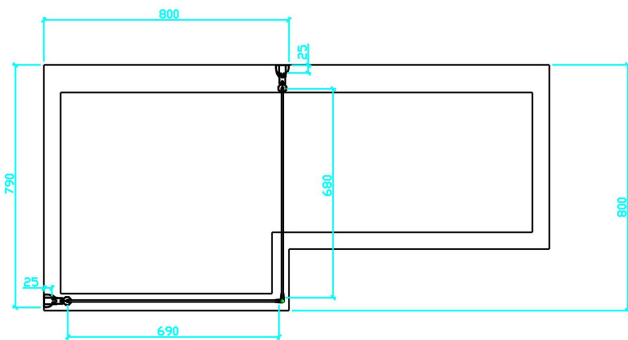

DATASHEET

Image

General Information

Product:	58.718
Description:	Type 1 screen across bath for 800
Website Link:	(Click Here)
Product Type:	Hinge Bath Screens
Brand:	Eastbrook Company
Colour:	Chrome Profiles
Material:	Tempered Glass
Height (mm):	1400mm
Width (mm):	800mm
Net Weight (kg) (kg):	19kg

Product Specifications

Warranty:	1 Year(s)
Easy Clean glass:	Yes
Finish:	Polished
Frameless:	Yes
Glass Thickness (mm):	6mm
Glass type:	Clear Glass

Drawing

800