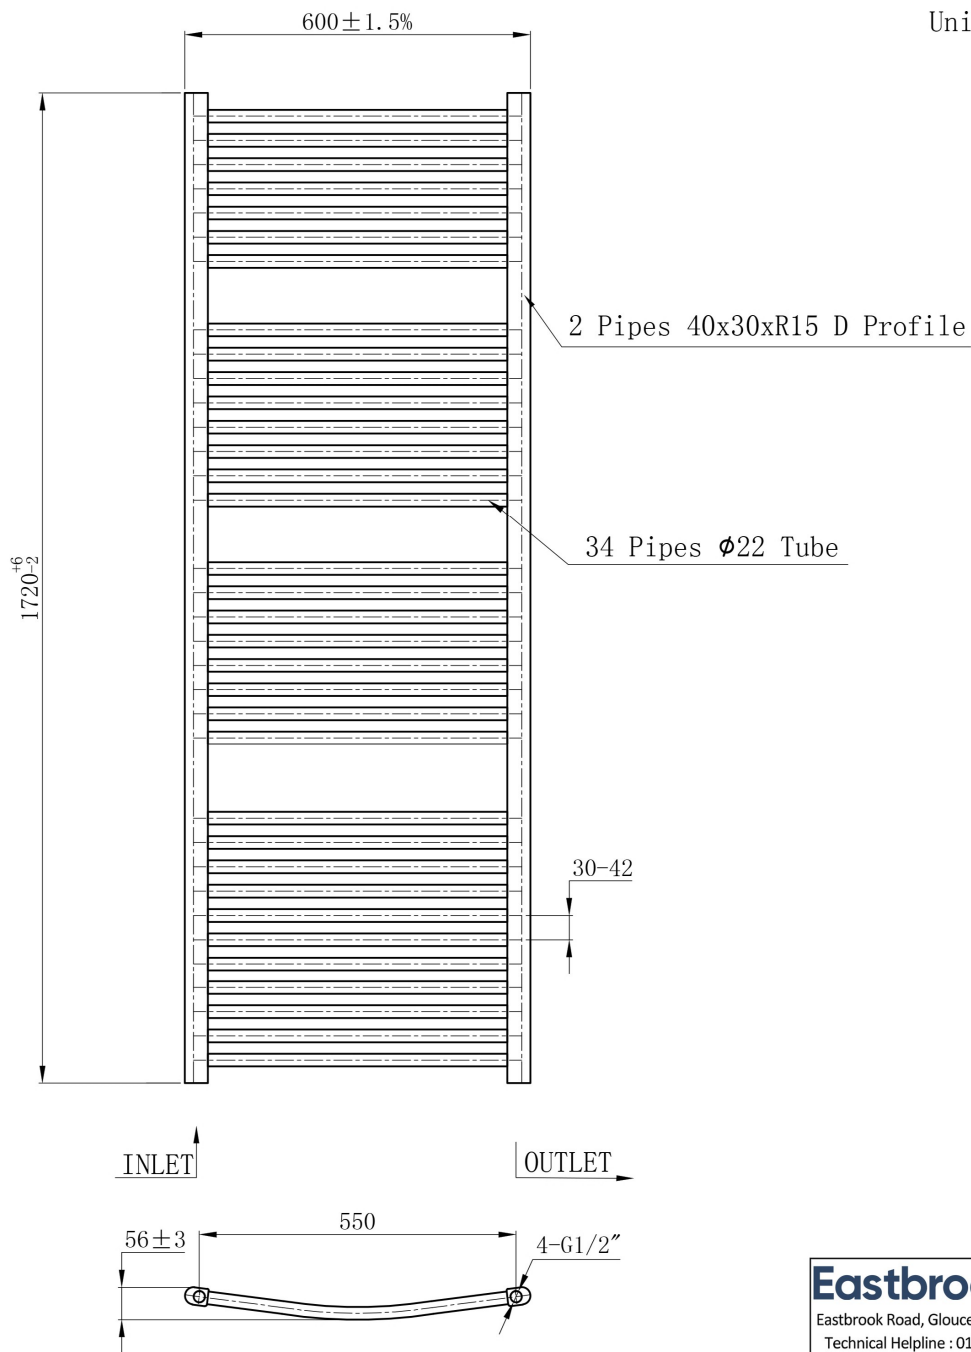

DATASHEET

Image

General Information

Product:	41.0306
Description:	Curved Biava Multirail 1720 x 600
Website Link:	(Click Here)
Product Type:	Towel Rail
Brand:	Eastbrook Company
Colour:	Gloss White
Material:	Mild Steel
Height (mm):	1720mm
Width (mm):	600mm
Net Weight (kg):	14.24kg
Product Range:	Biava Multirail

Drawing

Biava Multirail Curved 1720 x 600mm. Technical Drawing

Unit: mm

Eastbrook 
Eastbrook Road, Gloucester GL4 3DB
Technical Helpline : 01452 317890
Mon - Fri / 8am - 5pm
Email : technical@eastbrookco.com