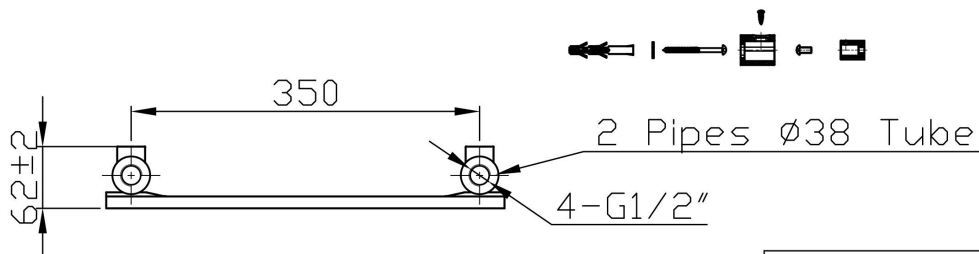

DATASHEET

Image

General Information

Product:	41.0181
Description:	Staverton Tube on Tube 600x400
Website Link:	(Click Here)
Product Type:	Towel Rail
Brand:	Eastbrook Company
Colour:	Chrome
Material:	Mild Steel
Height (mm):	600mm
Width (mm):	400mm
Net Weight (kg):	6.41kg
Product Range:	Staverton Tube on Tube Straight

Drawing

Staverton Tube on Tube Straight 600 x 400mm. Painted / Chrome Technical Drawing

Unit:mm

Eastbrook 
Eastbrook Road, Gloucester GL4 3DB
Technical Helpline : 01452 317890
Mon - Fri / 8am - 5pm
Email : technical@eastbrookco.com