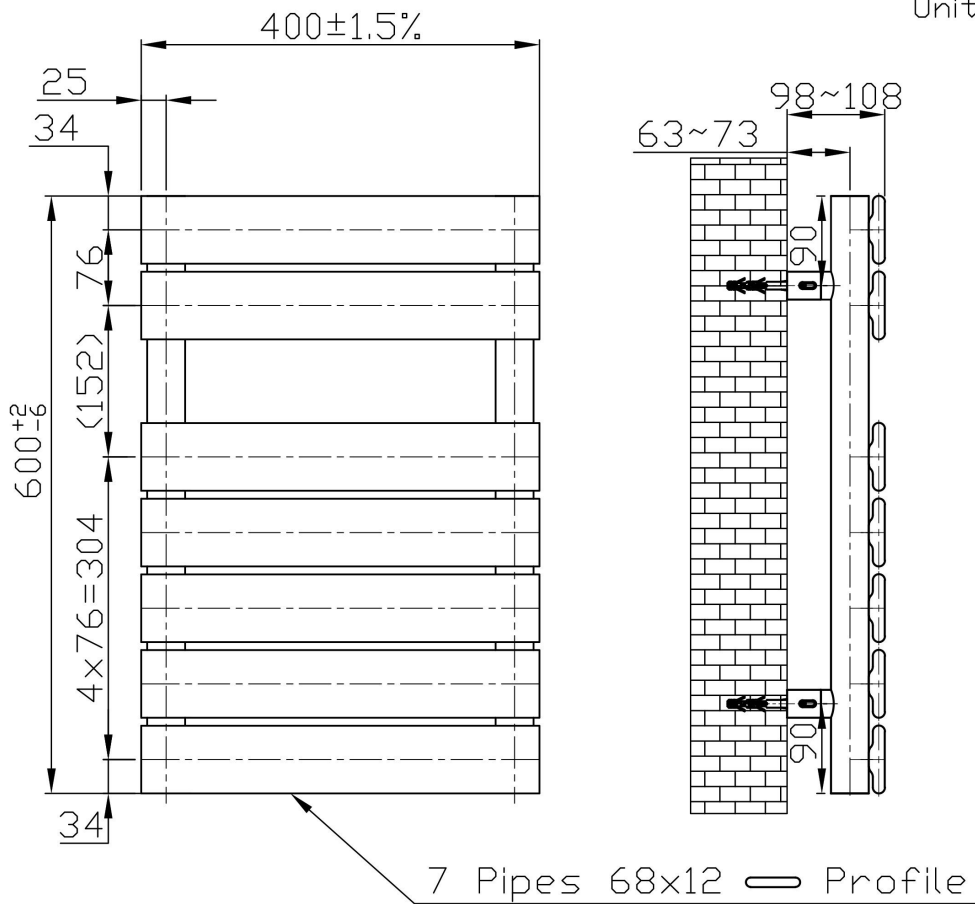

DATASHEET

Image

General Information

Product:	41.0181
Description:	Staverton Tube on Tube 600x400
Website Link:	(Click Here)
Product Type:	Towel Rail
Brand:	Eastbrook Company
Colour:	Chrome
Material:	Mild Steel
Height (mm):	600mm
Width (mm):	400mm
Net Weight (kg):	6.41kg
Product Range:	Staverton Tube on Tube Straight

Product Specifications

Warranty:	5 Year(s)
Supplied with fixings:	Yes
BTU $\Delta T50^{\circ}\text{C}$:	768
BTU $\Delta T60^{\circ}\text{C}$:	983
Watts $\Delta T50^{\circ}\text{C}$:	225
Watts $\Delta T60^{\circ}\text{C}$:	288

Drawing

Staverton Tube on Tube Straight 600 x 400mm. Painted / Chrome Technical Drawing

Unit:mm

Eastbrook 
Eastbrook Road, Gloucester GL4 3DB
Technical Helpline : 01452 317890
Mon - Fri / 8am - 5pm
Email : technical@eastbrookco.com