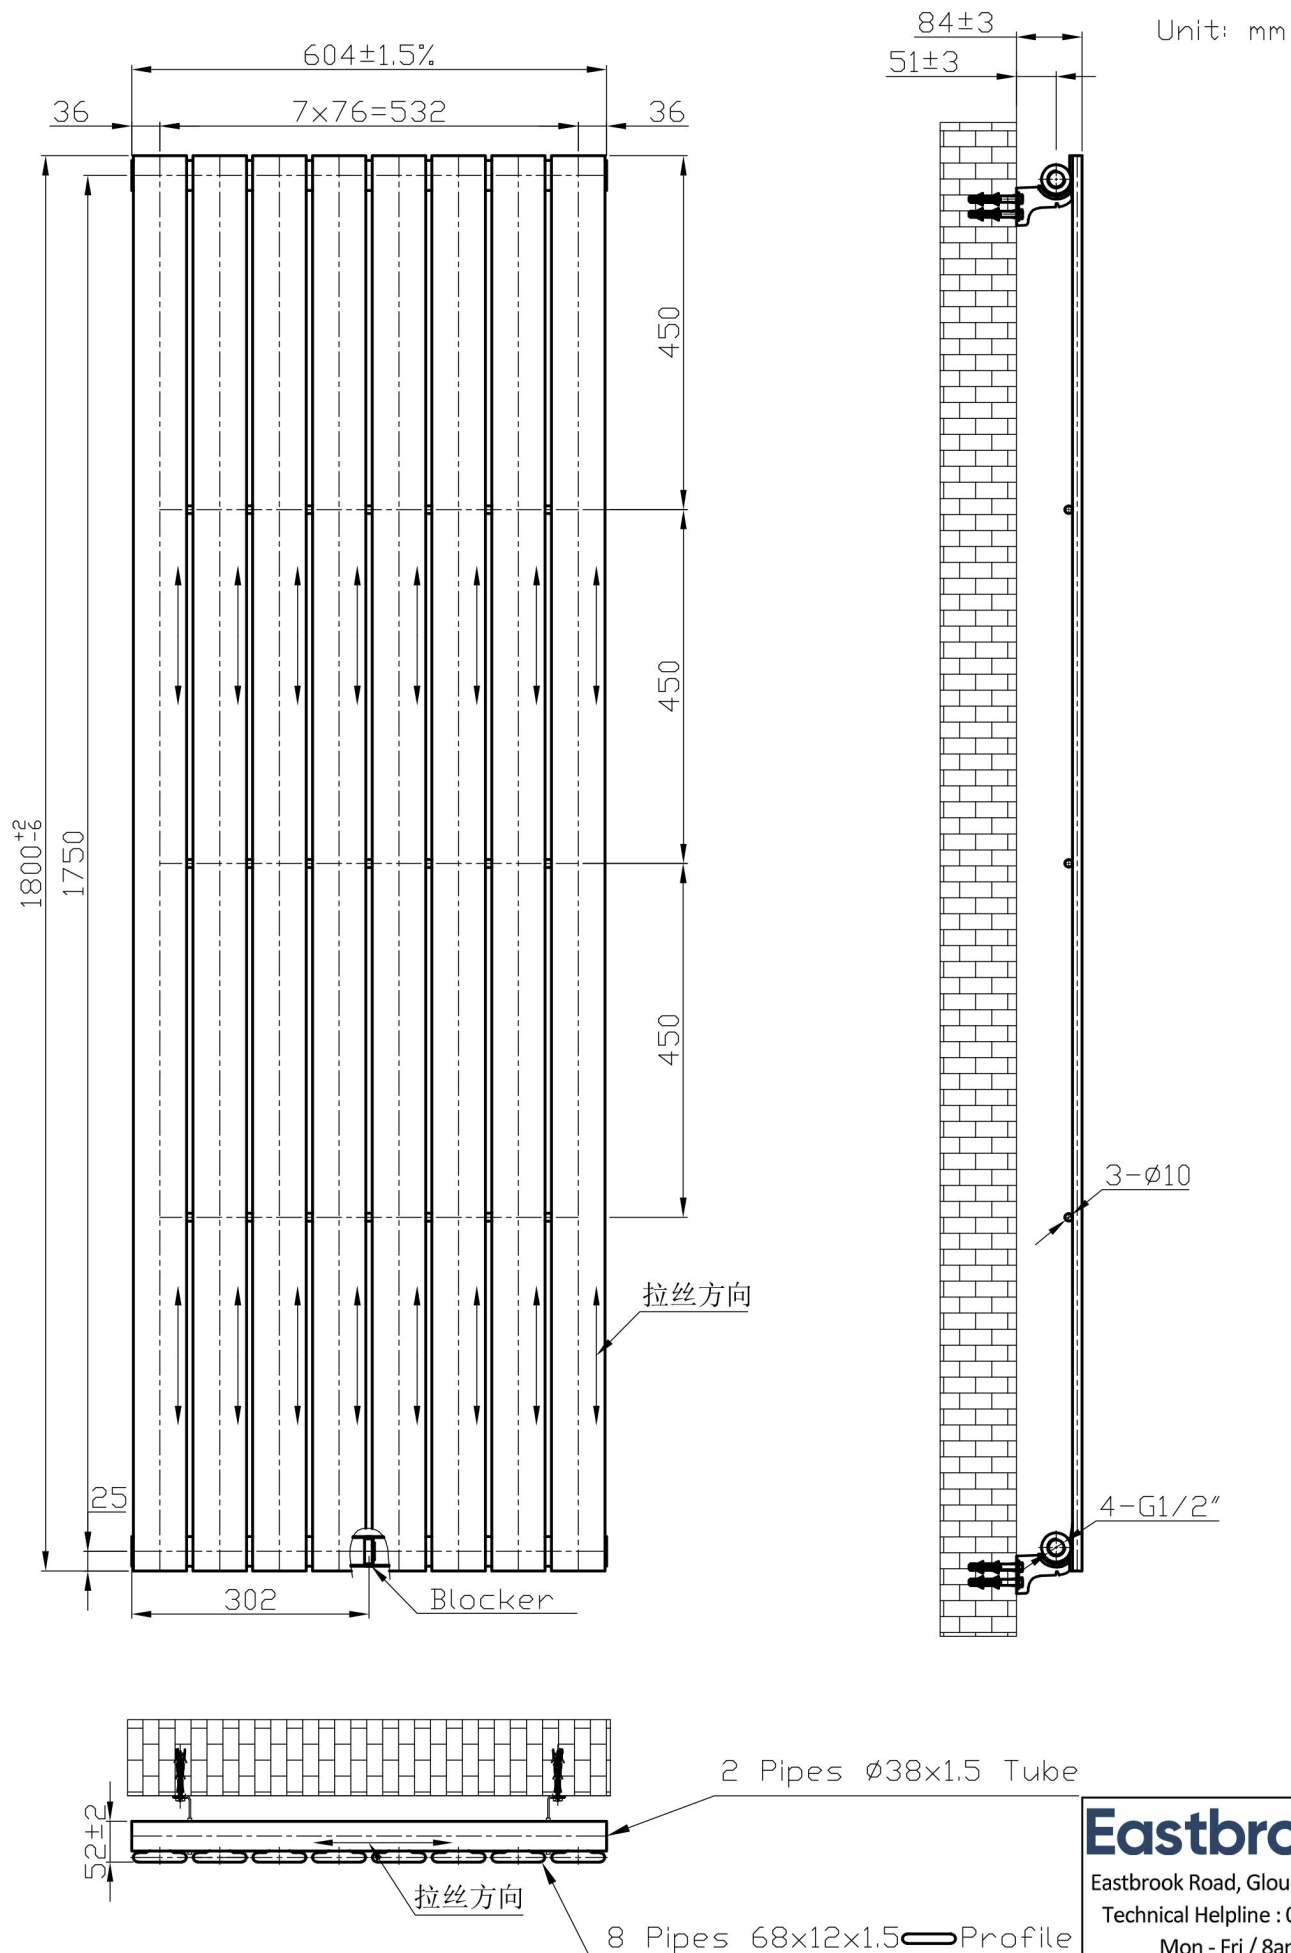

# Warrington Type 10 Brushed Brass Radiator 1800 x 604mm.

Technical Drawing

**Eastbrook** 

Eastbrook Road, Gloucester GL4 3DB  
 Technical Helpline : 01452 317890  
 Mon - Fri / 8am - 5pm  
 Email : [technical@eastbrookco.com](mailto:technical@eastbrookco.com)