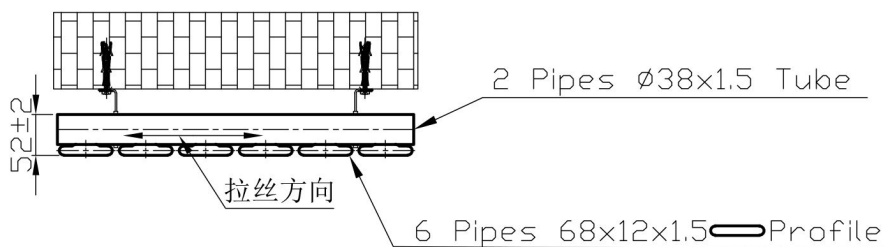

Warrington Type 10 Brushed Brass Radiator 1800 x 452mm.

Technical Drawing

Eastbrook

Eastbrook Road, Gloucester GL4 3DB
Technical Helpline : 01452 317890
Mon - Fri / 8am - 5pm
Email : technical@eastbrookco.com