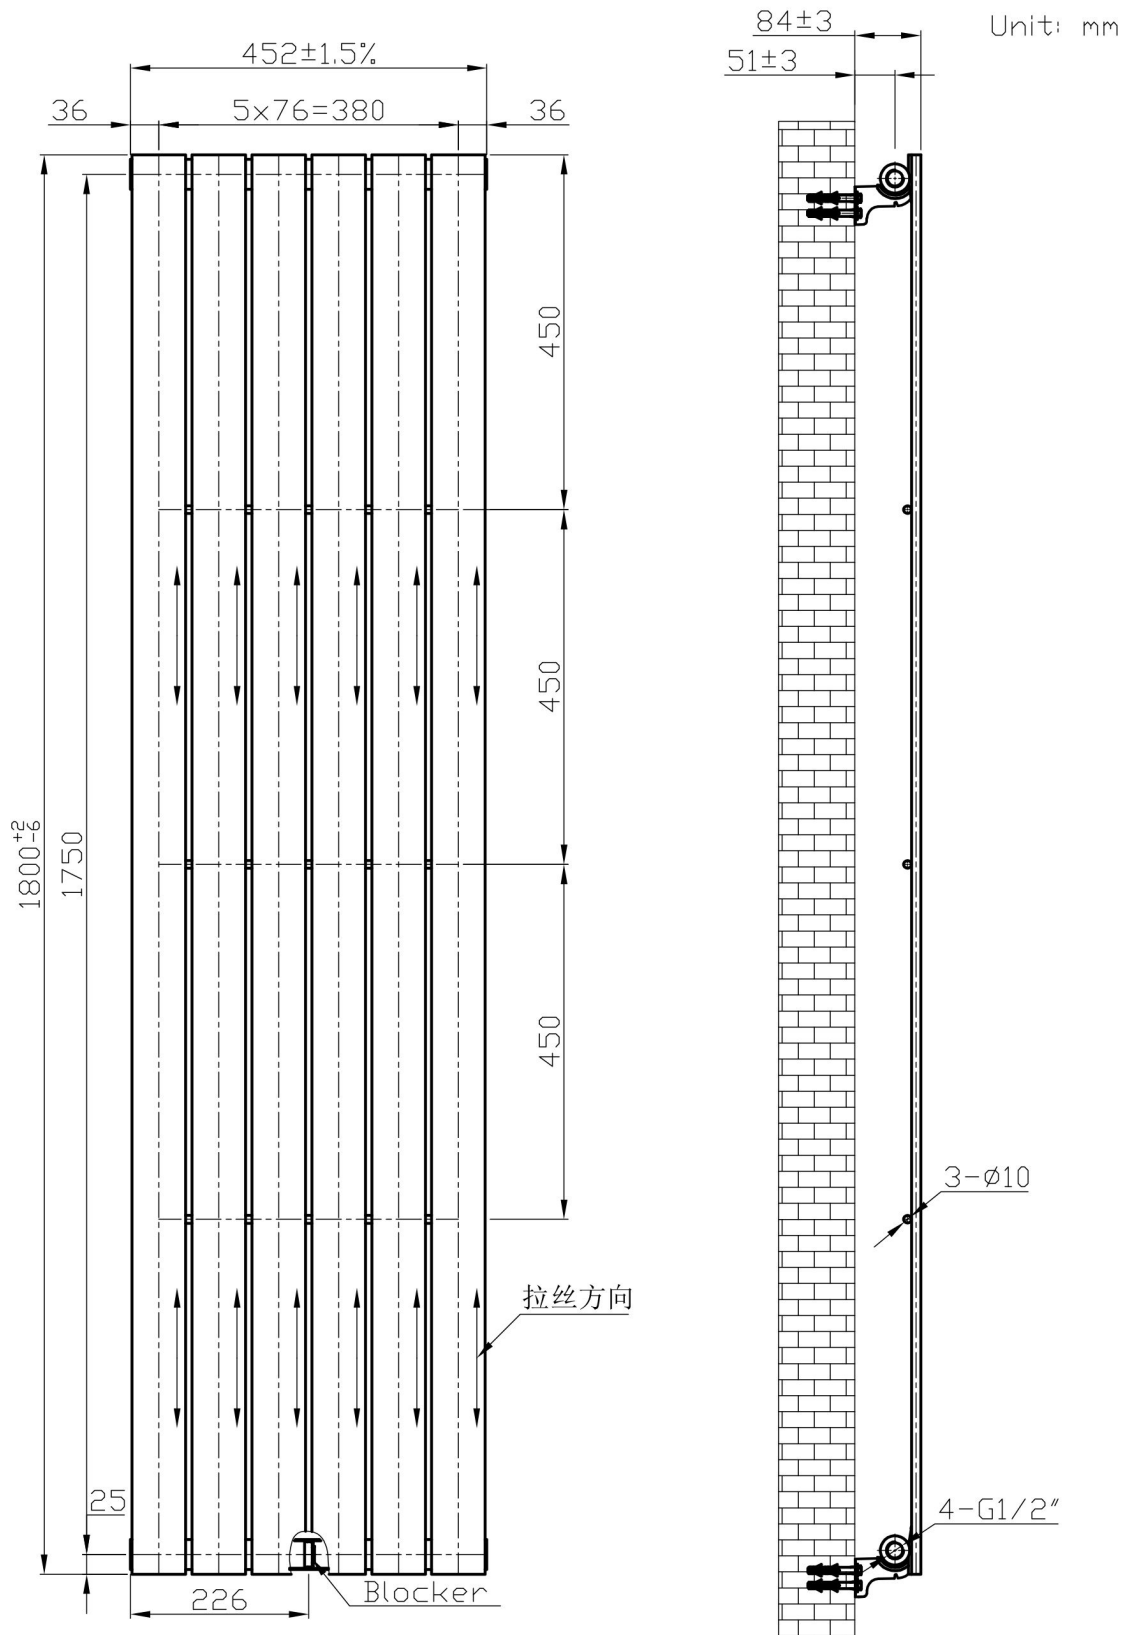

Warrington Type 10 Brushed Brass Radiator 1800 x 452mm.

Technical Drawing

Eastbrook

Eastbrook Road, Gloucester GL4 3DB
Technical Helpline : 01452 317890
Mon - Fri / 8am - 5pm
Email : technical@eastbrookco.com