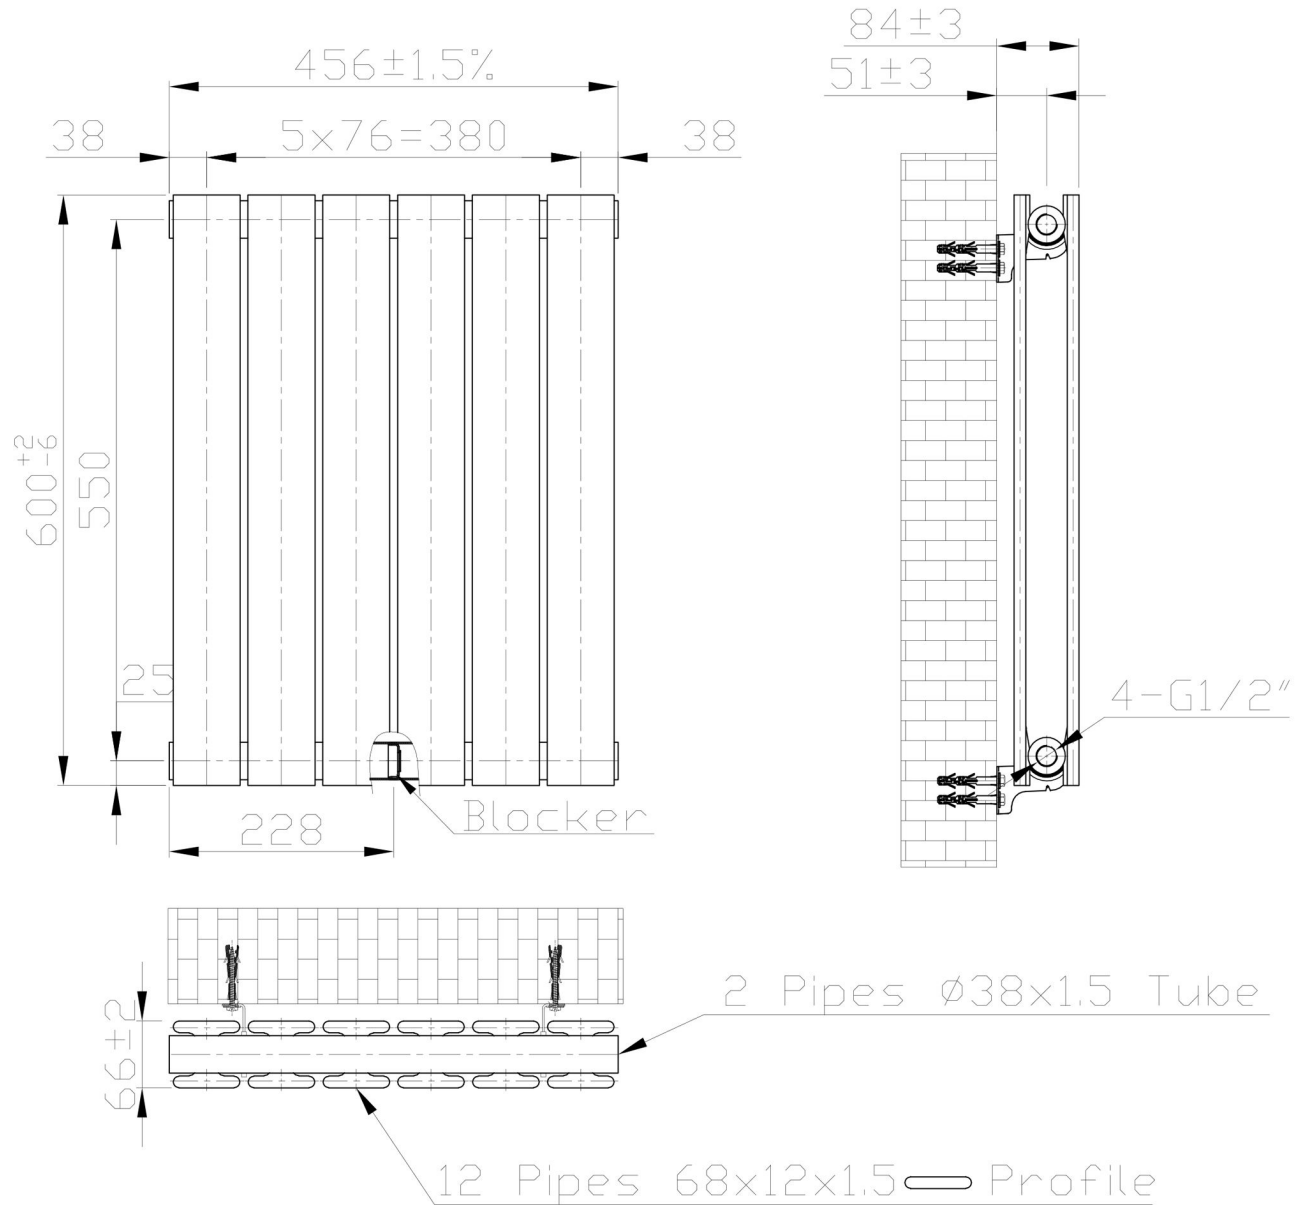

Warrington Type20 Horizontal Radiator 600 x 456mm.

Technical Drawing

Unit: mm

Eastbrook 
Eastbrook Road, Gloucester GL4 3DB
Technical Helpline : 01452 317890
Mon - Fri / 8am - 5pm
Email : technical@eastbrookco.com