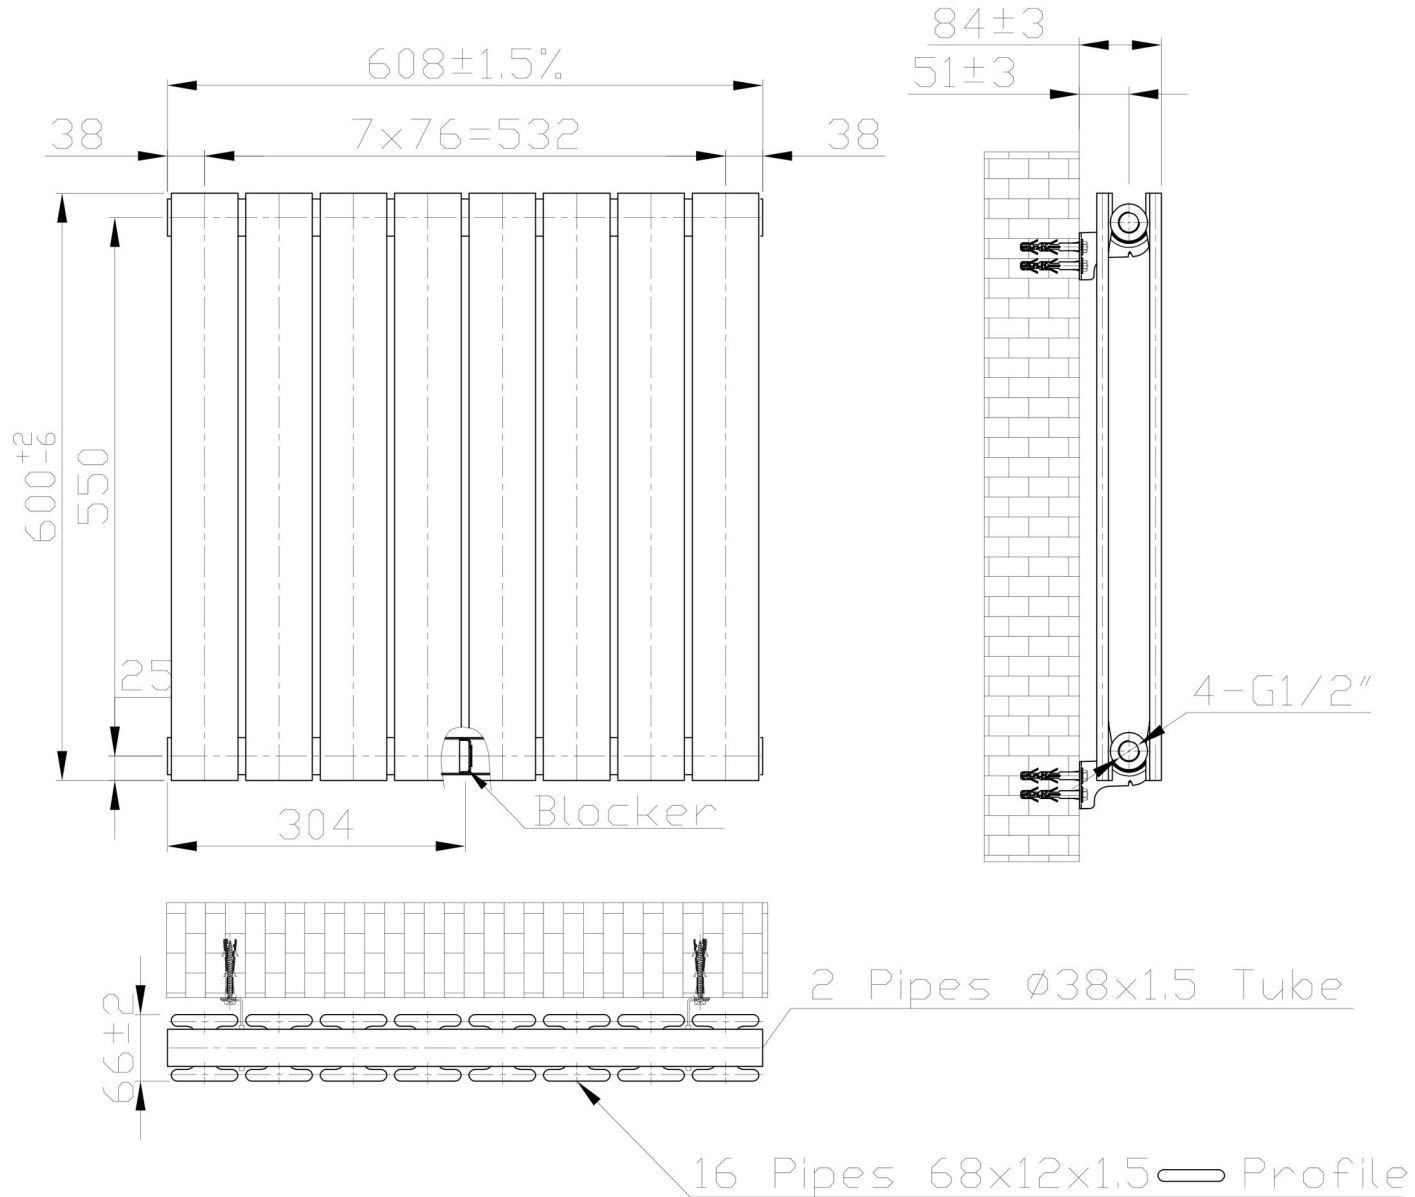

Warrington Type20 Horizontal Radiator 600 x 608mm.

Technical Drawing

Unit: mm

Eastbrook 
Eastbrook Road, Gloucester GL4 3DB
Technical Helpline : 01452 317890
Mon - Fri / 8am - 5pm
Email : technical@eastbrookco.com