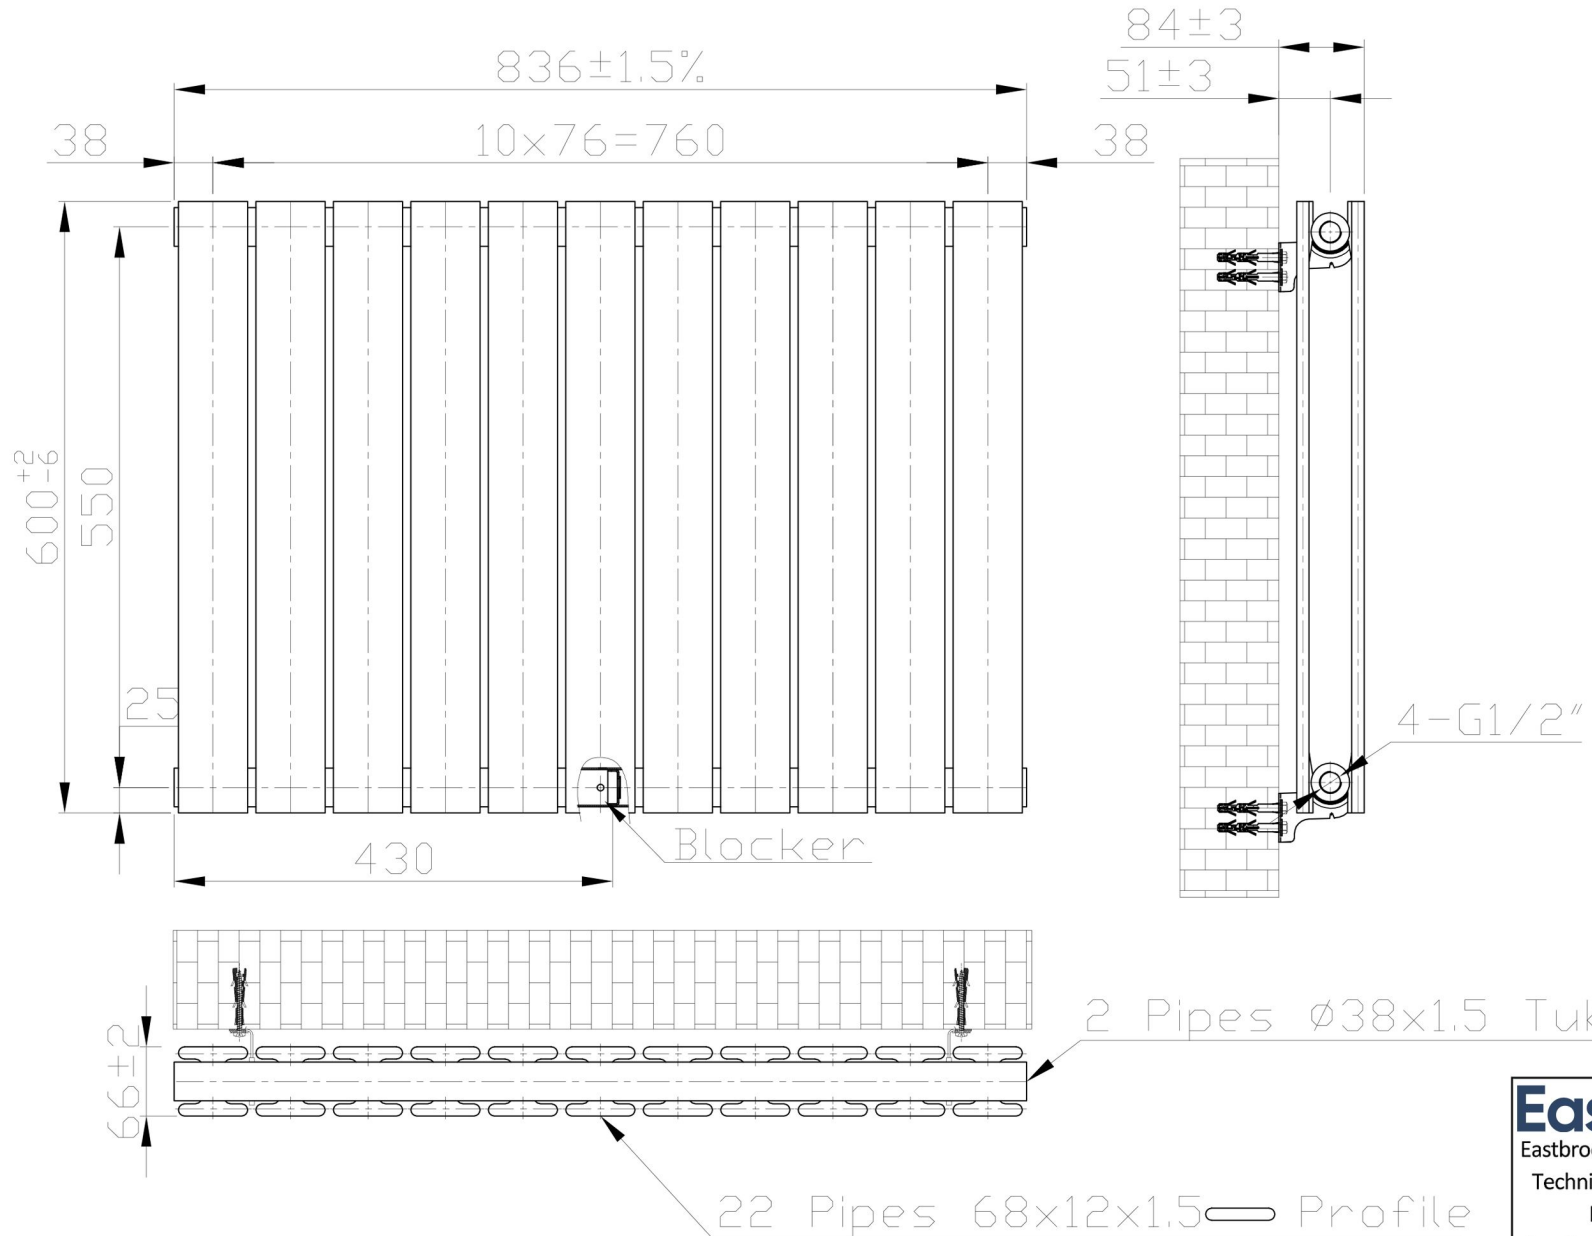

Warrington Type20 Horizontal Radiator 600 x 836mm.

Technical Drawing

Unit: mm

Eastbrook 
Eastbrook Road, Gloucester GL4 3DB
Technical Helpline : 01452 317890
Mon - Fri / 8am - 5pm
Email : technical@eastbrookco.com