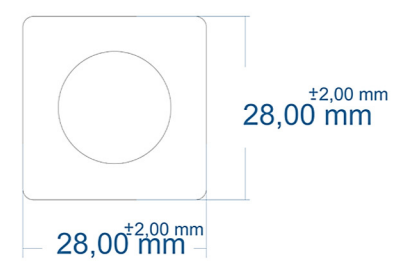

A SECTION

B SECTION

Eastbrook
 Eastbrook Road, Gloucester GL4 3DB
 Technical Helpline : 01452 317890
 Mon - Fri / 8am - 5pm
 Email : technical@eastbrookco.com