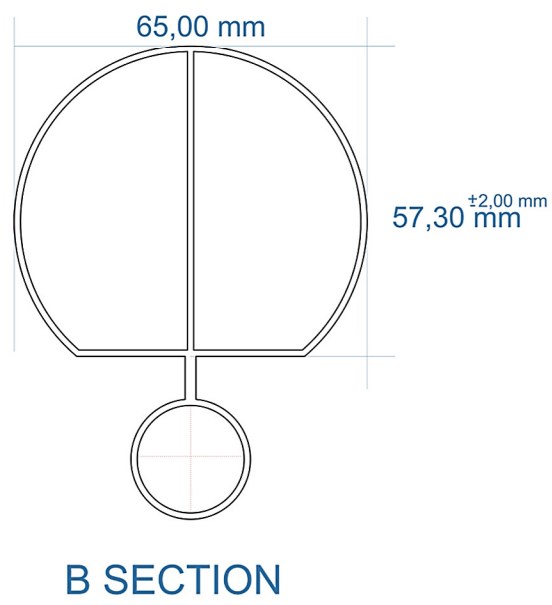

A SECTION

B SECTION

Eastbrook
 Eastbrook Road, Gloucester GL4 3DB
 Technical Helpline : 01452 317890
 Mon - Fri / 8am - 5pm
 Email : technical@eastbrookco.com