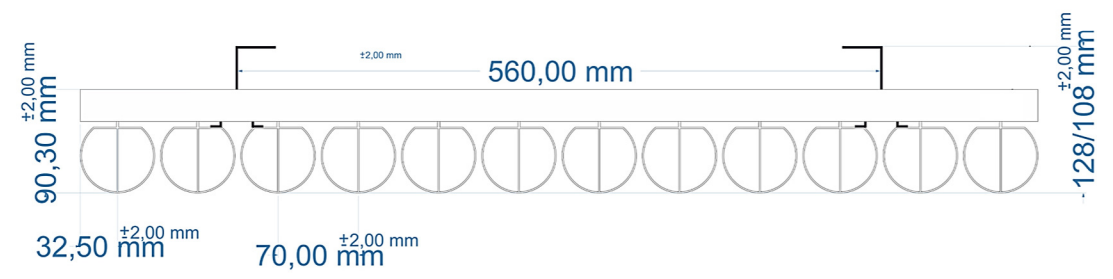

A SECTION

B SECTION

Eastbrook
 Eastbrook Road, Gloucester GL4 3DB
 Technical Helpline : 01452 317890
 Mon - Fri / 8am - 5pm
 Email : technical@eastbrookco.com