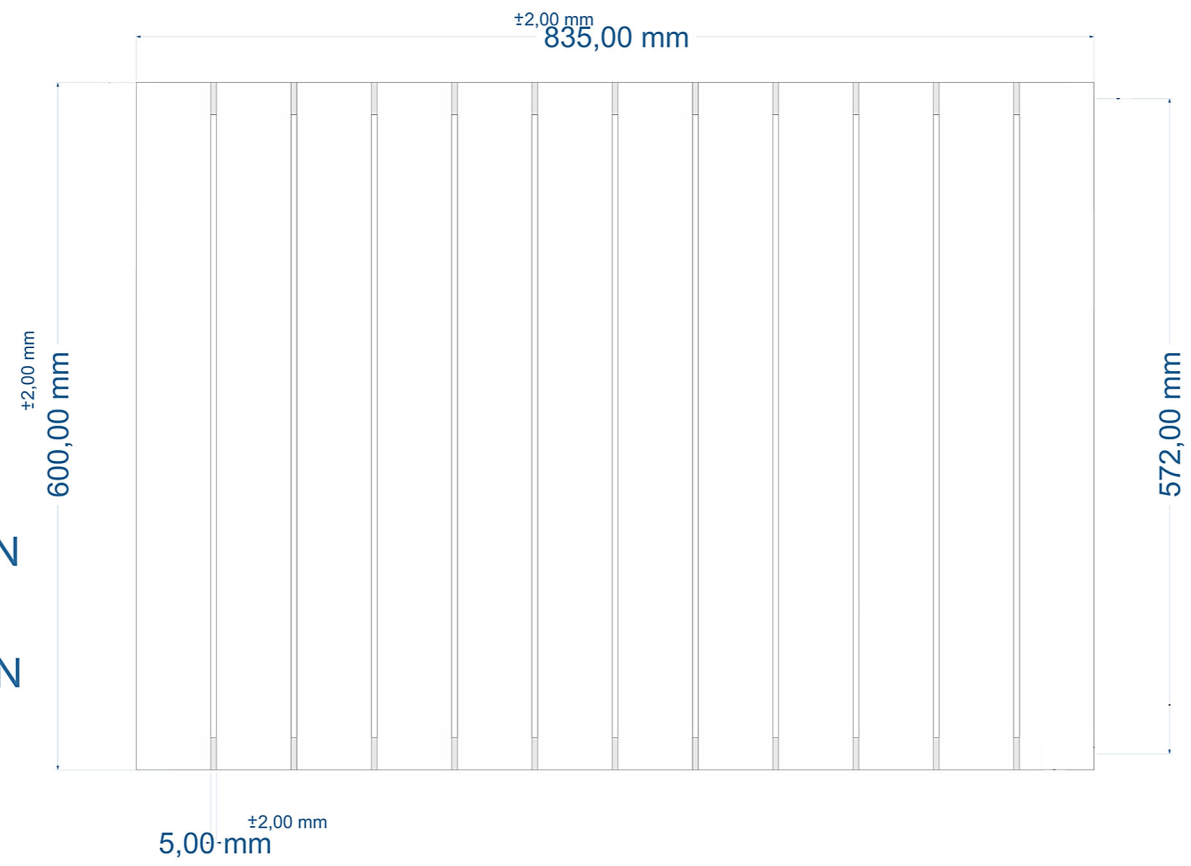

A SECTION

B SECTION

Eastbrook
 Eastbrook Road, Gloucester GL4 3DB
 Technical Helpline : 01452 317890
 Mon - Fri / 8am - 5pm
 Email : technical@eastbrookco.com