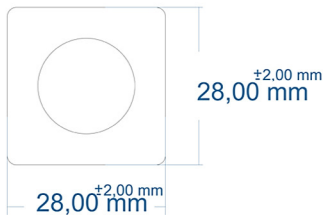

A SECTION  
B SECTION

A SECTION

B SECTION

Eastbrook Road, Gloucester GL4 3DB  
 Technical Helpline : 01452 317890  
 Mon - Fri / 8am - 5pm  
 Email : [technical@eastbrookco.com](mailto:technical@eastbrookco.com)