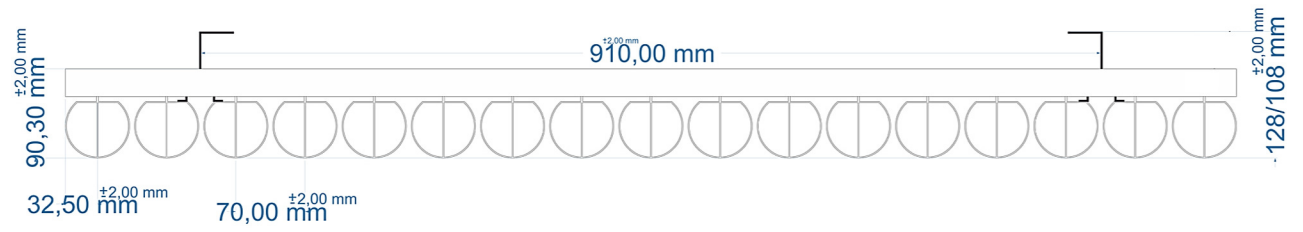

A SECTION  
B SECTION

A SECTION

B SECTION

Eastbrook Road, Gloucester GL4 3DB  
 Technical Helpline : 01452 317890  
 Mon - Fri / 8am - 5pm  
 Email : [technical@eastbrookco.com](mailto:technical@eastbrookco.com)