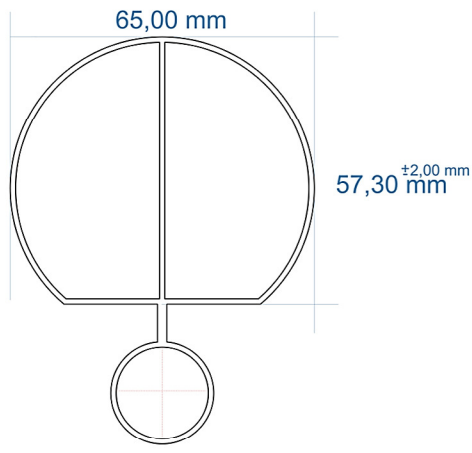

A SECTION  
B SECTION

A SECTION

B SECTION

Eastbrook Road, Gloucester GL4 3DB  
 Technical Helpline : 01452 317890  
 Mon - Fri / 8am - 5pm  
 Email : [technical@eastbrookco.com](mailto:technical@eastbrookco.com)