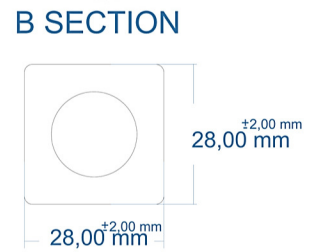

TOWEL HANGER HOLES ARE AT THE BACK OF THE RADIATOR

Eastbrook Road, Gloucester GL4 3DB
 Technical Helpline : 01452 317890
 Mon - Fri / 8am - 5pm
 Email : technical@eastbrookco.com