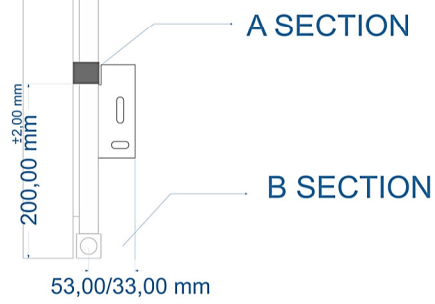

TOWEL HANGER HOLES ARE AT THE BACK OF THE RADIATOR

Eastbrook Road, Gloucester GL4 3DB
 Technical Helpline : 01452 317890
 Mon - Fri / 8am - 5pm
 Email : technical@eastbrookco.com