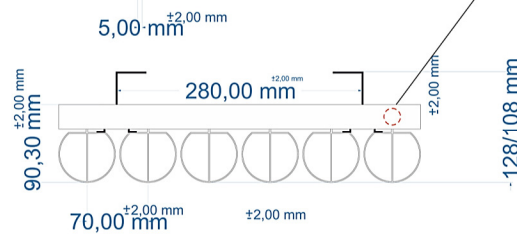

TOWEL HANGER HOLES ARE AT THE BACK OF THE RADIATOR

Eastbrook Road, Gloucester GL4 3DB
 Technical Helpline : 01452 317890
 Mon - Fri / 8am - 5pm
 Email : technical@eastbrookco.com