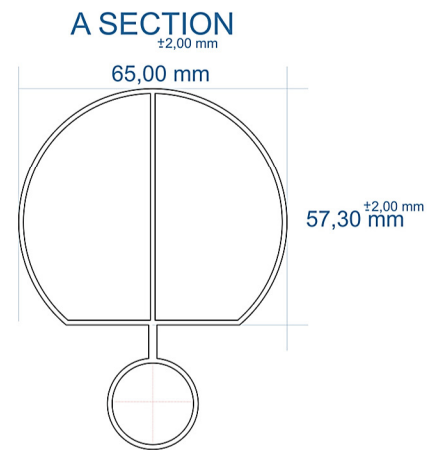

TOWEL HANGER HOLES ARE AT THE BACK OF THE RADIATOR

Eastbrook Road, Gloucester GL4 3DB
 Technical Helpline : 01452 317890
 Mon - Fri / 8am - 5pm
 Email : technical@eastbrookco.com