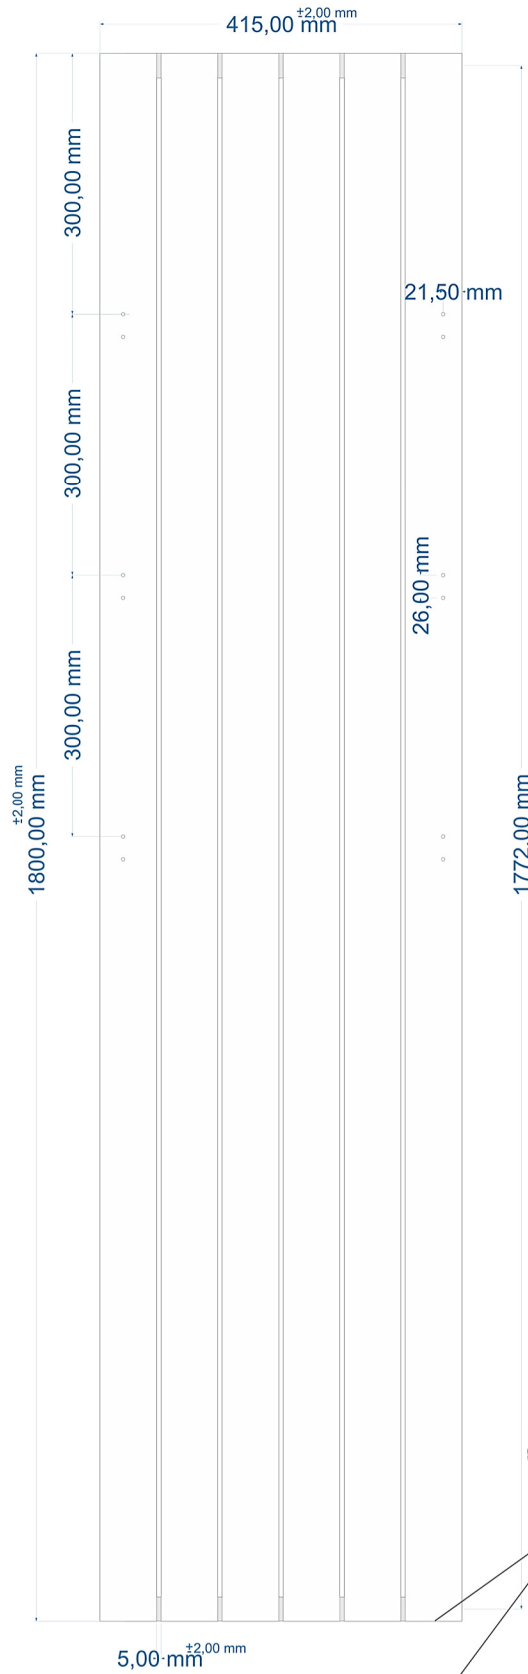

TOWEL HANGER HOLES ARE AT THE BACK OF THE RADIATOR

Eastbrook Road, Gloucester GL4 3DB
 Technical Helpline : 01452 317890
 Mon - Fri / 8am - 5pm
 Email : technical@eastbrookco.com