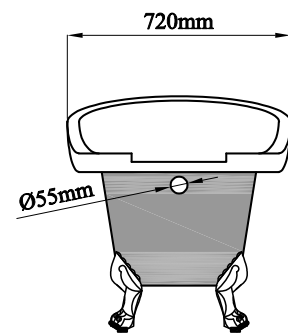

### General Information

Product:	33.0021
Description:	Trowbridge 1560x720x760 Free-standing Bath
Website Link:	<a href="#">(Click Here)</a>
Product Type:	Freestanding Bath
Brand:	Eastbrook Company
Colour:	Grey
Material:	Double skinned 4mm thick acrylic
Height (mm):	760mm
Width (mm):	720mm
Length (mm):	1560mm
Net Weight (kg):	30kg
Product Range:	Trowbridge

### Product Specifications

Warranty:	5 Year(s)
Water Capacity:	163L
Compatible Tap Types:	Floor or wall mounted
Pre-drilled tap holes:	No

## Drawing

Code No.: 33.0021  
Dimensions: 1560x720x760mm

SECTION A-A

SECTION B-B