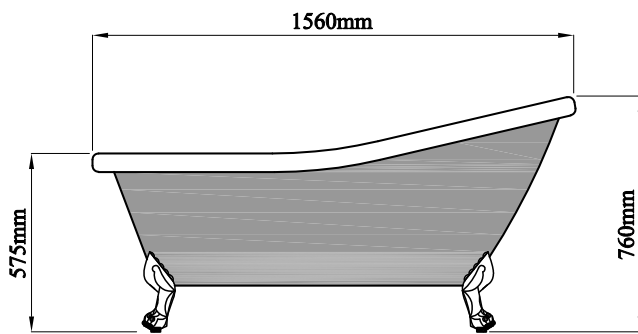

### General Information

Product:	33.0021
Description:	Trowbridge 1560x720x760 Free-standing Bath
Website Link:	<a href="#">(Click Here)</a>
Product Type:	Freestanding Bath
Brand:	Eastbrook Company
Colour:	Grey
Material:	Double skinned 4mm thick acrylic
Height (mm):	760mm
Width (mm):	720mm
Length (mm):	1560mm
Net Weight (kg):	30kg
Product Range:	Trowbridge

## Drawing

Code No.: 33.0021  
Dimensions: 1560x720x760mm

SECTION A-A

SECTION B-B