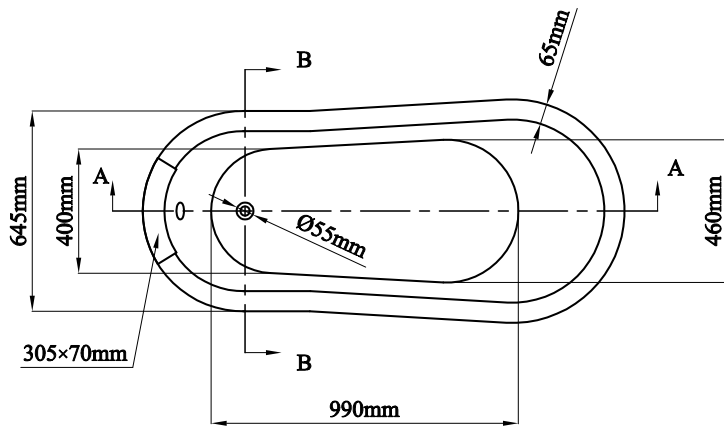

### General Information

Product:	33.0021
Description:	Trowbridge 1560x720x760 Free-standing Bath
Website Link:	<a href="#">(Click Here)</a>
Product Type:	Freestanding Bath
Brand:	Eastbrook Company
Colour:	Grey
Material:	Double skinned 4mm thick acrylic
Height (mm):	760mm
Width (mm):	720mm
Length (mm):	1560mm
Net Weight (kg):	30kg
Product Range:	Trowbridge

### Product Specifications

Warranty:	5 Year(s)
Water Capacity:	163L
Compatible Tap Types:	Floor or wall mounted
Pre-drilled tap holes:	No

## Drawing

Code No.: 33.0021  
Dimensions: 1560x720x760mm

SECTION A-A

SECTION B-B