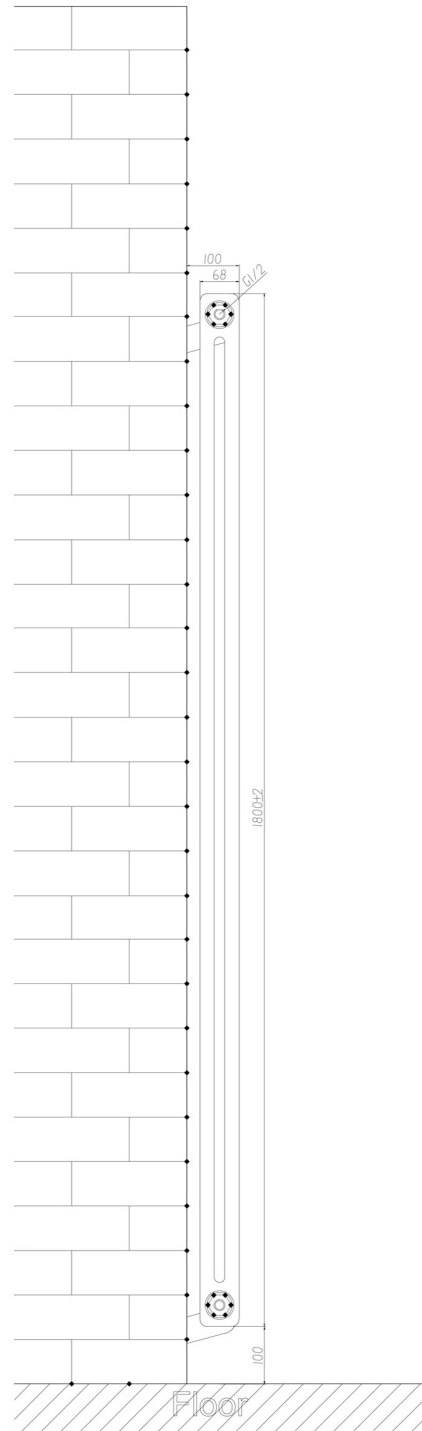

# Rivassa 2 Column Radiator 1800 x 383mm.

## Technical Drawing

Top view

Side view

Tappings off wall : 65mm.

**Eastbrook**   
Eastbrook Road, Gloucester GL4 3DB  
Technical Helpline : 01452 317890  
Mon - Fri / 8am - 5pm  
Email : [technical@eastbrookco.com](mailto:technical@eastbrookco.com)