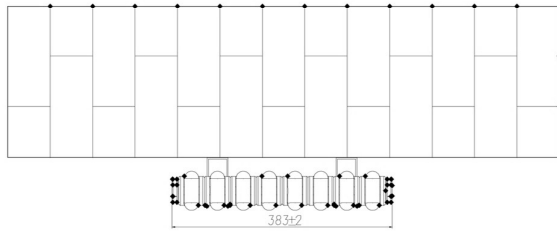

# Rivassa 2 Column Radiator 1800 x 383mm.

## Technical Drawing

Top view

Side view

Tappings off wall : 65mm.

**Eastbrook**   
Eastbrook Road, Gloucester GL4 3DB  
Technical Helpline : 01452 317890  
Mon - Fri / 8am - 5pm  
Email : [technical@eastbrookco.com](mailto:technical@eastbrookco.com)