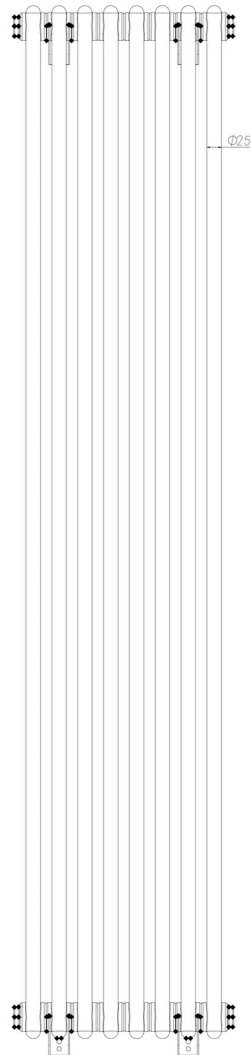

# Rivassa 2 Column Radiator 1800 x 383mm.

## Technical Drawing

Top view

Side view

Tappings off wall : 65mm.

**Eastbrook**   
Eastbrook Road, Gloucester GL4 3DB  
Technical Helpline : 01452 317890  
Mon - Fri / 8am - 5pm  
Email : [technical@eastbrookco.com](mailto:technical@eastbrookco.com)