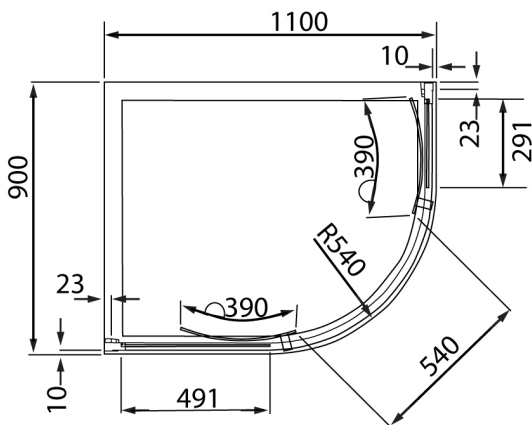

DATASHEET

Image

Drawing

General Information

Product:	58:121
Description:	Volente offset quad 1100 x 900
Website Link:	(Click Here)
Product Type:	Offset Quad Shower Enclosures
Brand:	Eastbrook Company
Colour:	Chrome
Material:	Tempered Glass
Height (mm):	1850mm
Width (mm):	900mm
Length (mm):	1100mm
Net Weight (kg) (kg):	54kg
Product Range:	Volente

Product Specifications

Warranty:	10 Year(s)
Door opening (mm):	540mm
Easy Clean glass:	Yes
Finish:	Polished
Frameless:	No
Glass Thickness (mm):	6mm
Glass type:	Clear Glass
Adjustment (mm):	1067-1090/867-890mm
Enclosure Size:	1100x900