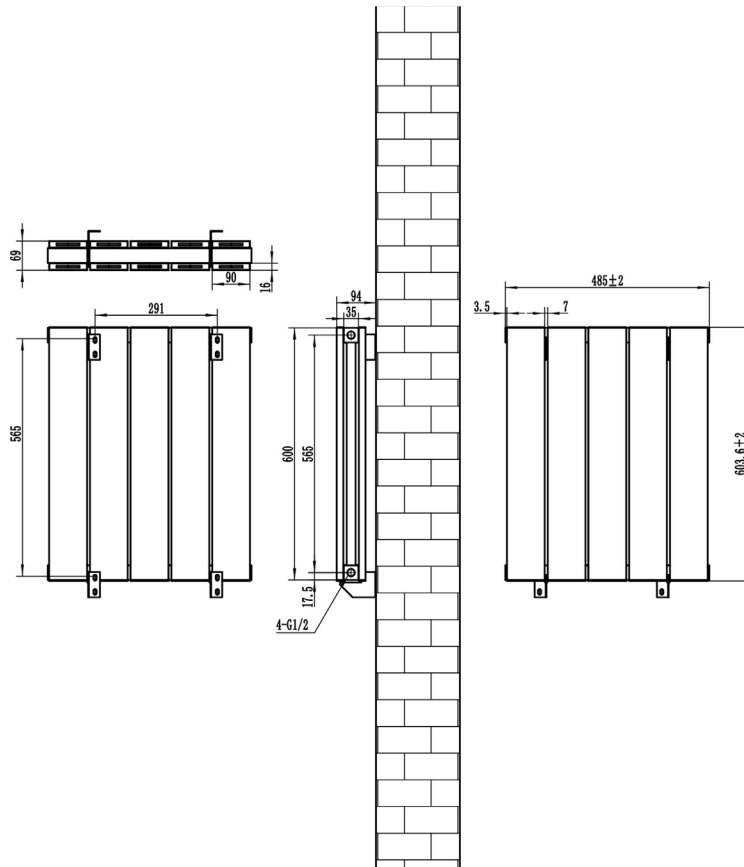

DATASHEET

Image

General Information

Product:	81.0265
Description:	Queenswood 600 x 485 Aluminium Radiator
Website Link:	(Click Here)
Brand:	Eastbrook Company
Colour:	Matt White
Material:	Aluminium
Height (mm):	600mm
Width (mm):	485mm
Net Weight (kg):	6.1kg
Product Range:	Queenswood

Product Specifications

Warranty:	5 Year(s)
Finish:	Matt
Orientation:	Horizontal
BTU $\Delta T50^{\circ}\text{C}$:	1985
BTU $\Delta T60^{\circ}\text{C}$:	2503
Watts $\Delta T50^{\circ}\text{C}$:	582
Watts $\Delta T60^{\circ}\text{C}$:	734
Number of Vertical Panels:	5

Drawing

Queenswood Aluminium Radiator 600 x 485mm. Technical Drawing

- * Projection from wall : 94mm.
- * Tappings from wall : 58mm.
- * No flow diverter is used.

Eastbrook 
Eastbrook Road, Gloucester GL4 3DB
Technical Helpline : 01452 317890
Mon - Fri / 8am - 5pm
Email : technical@eastbrookco.com