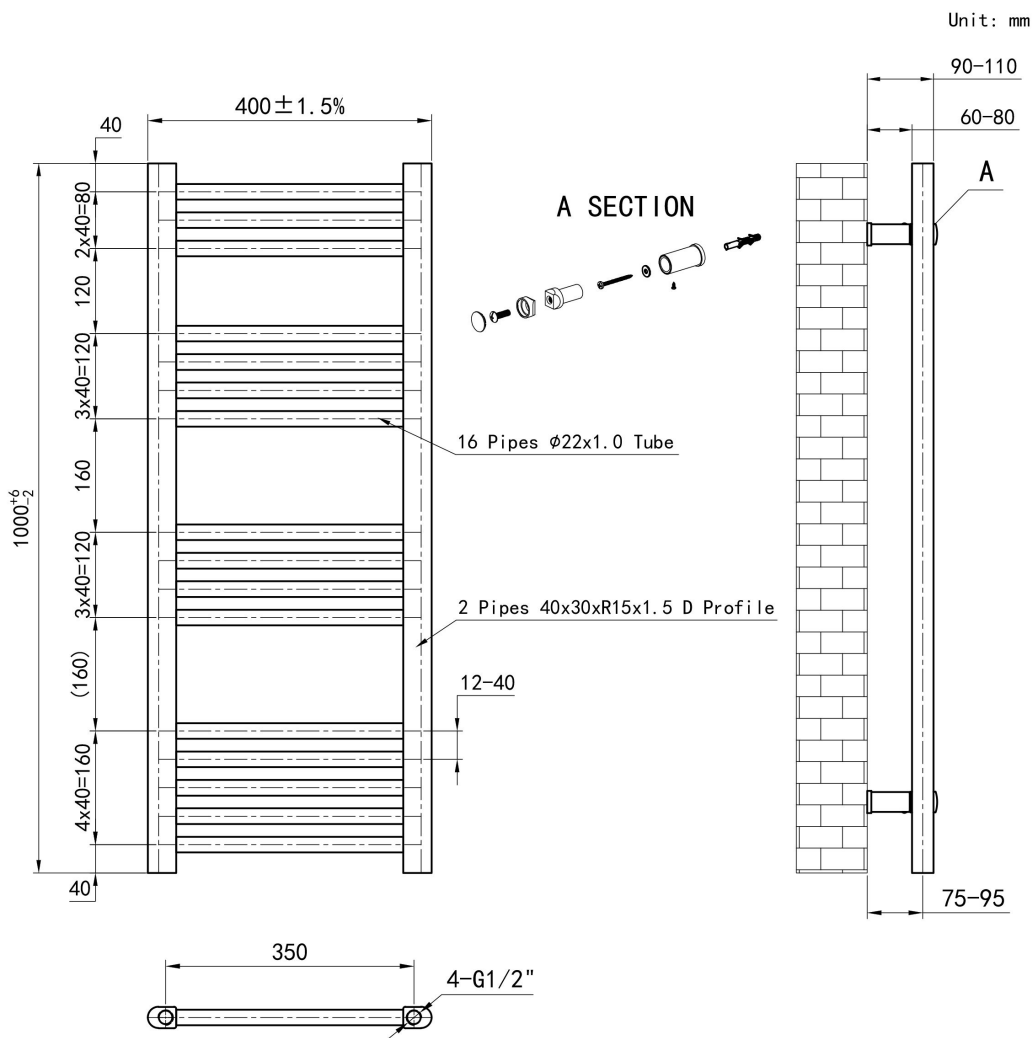

DATASHEET

Image

General Information

Product:	41.0674
Description:	Wendover Straight Multirail 1000 x 400
Website Link:	(Click Here)
Product Type:	Towel Rail
Brand:	Eastbrook Company
Colour:	Matt Black
Material:	Mild Steel
Height (mm):	1000mm
Width (mm):	400mm
Net Weight (kg):	6.14kg
Product Range:	Wendover

Product Specifications

Warranty:	5 Year(s)
Supplied with fixings:	Yes
Orientation:	Vertical
BTU $\Delta T50^{\circ}\text{C}$:	1045
BTU $\Delta T60^{\circ}\text{C}$:	1338
Watts $\Delta T50^{\circ}\text{C}$:	307
Watts $\Delta T60^{\circ}\text{C}$:	392

Drawing

Wendover Straight 1000 x 400mm. Technical Drawing

Eastbrook 
Eastbrook Road, Gloucester GL4 3DB
Technical Helpline : 01452 317890
Mon - Fri / 8am - 5pm
Email : technical@eastbrookco.com