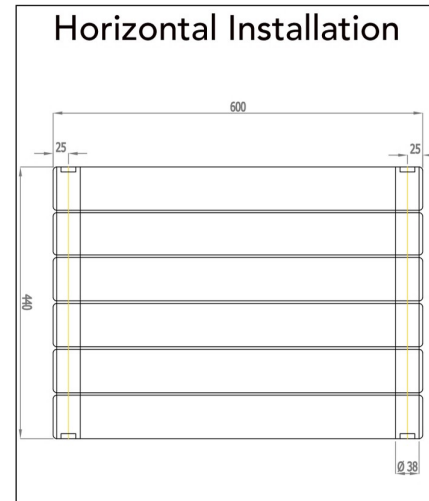

Addington Type10
600 x 440 mm

Vertical Installation

hanger tolerance ± 3 mm

Horizontal Installation

Vertical Installation :
 Tappings : 440mm.
 Tappings from wall : 40mm.
 Distance from wall : 69mm.

Horizontal Installation :
 Tappings : 550mm.
 Tappings from wall : 40mm.
 Distance from wall : 69mm.