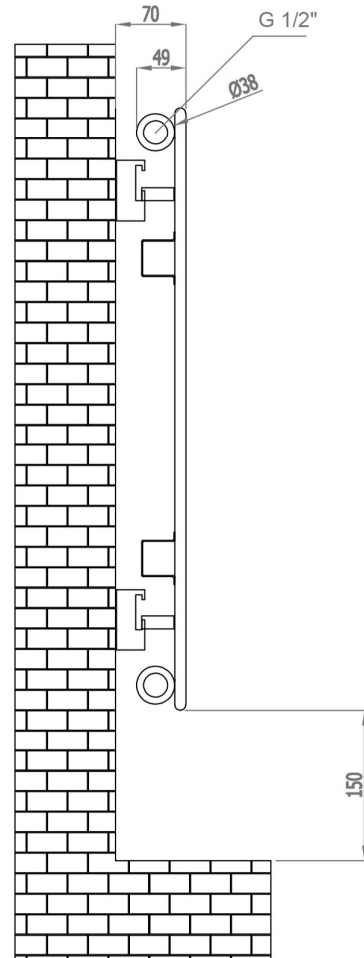

Addington Type10
600 x 440 mm

Vertical Installation

hanger tolerance ± 3 mm

Horizontal Installation

Vertical Installation :
 Tappings : 440mm.
 Tappings from wall : 40mm.
 Distance from wall : 69mm.

Horizontal Installation :
 Tappings : 550mm.
 Tappings from wall : 40mm.
 Distance from wall : 69mm.