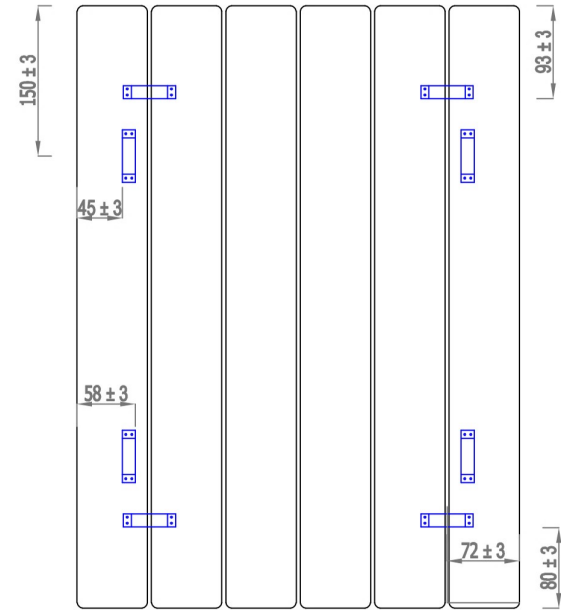

Addington Type10
600 x 440 mm

Vertical Installation

hanger tolerance ± 3 mm

Horizontal Installation

Vertical Installation :
 Tappings : 440mm.
 Tappings from wall : 40mm.
 Distance from wall : 69mm.

Horizontal Installation :
 Tappings : 550mm.
 Tappings from wall : 40mm.
 Distance from wall : 69mm.