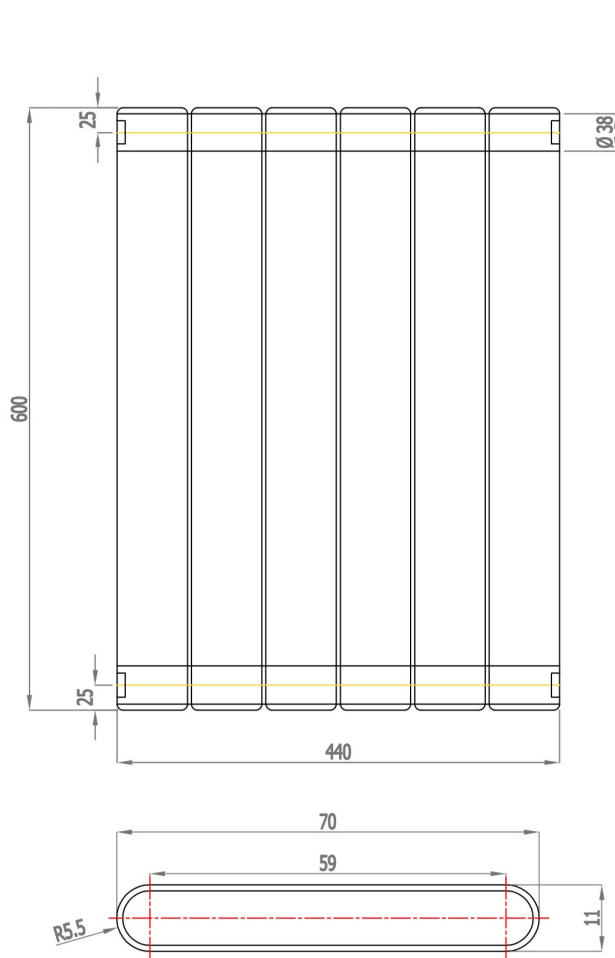

Addington Type10
600 x 440 mm

Vertical Installation

hanger tolerance ± 3 mm

Horizontal Installation

Vertical Installation :
 Tappings : 440mm.
 Tappings from wall : 40mm.
 Distance from wall : 69mm.

Horizontal Installation :
 Tappings : 550mm.
 Tappings from wall : 40mm.
 Distance from wall : 69mm.