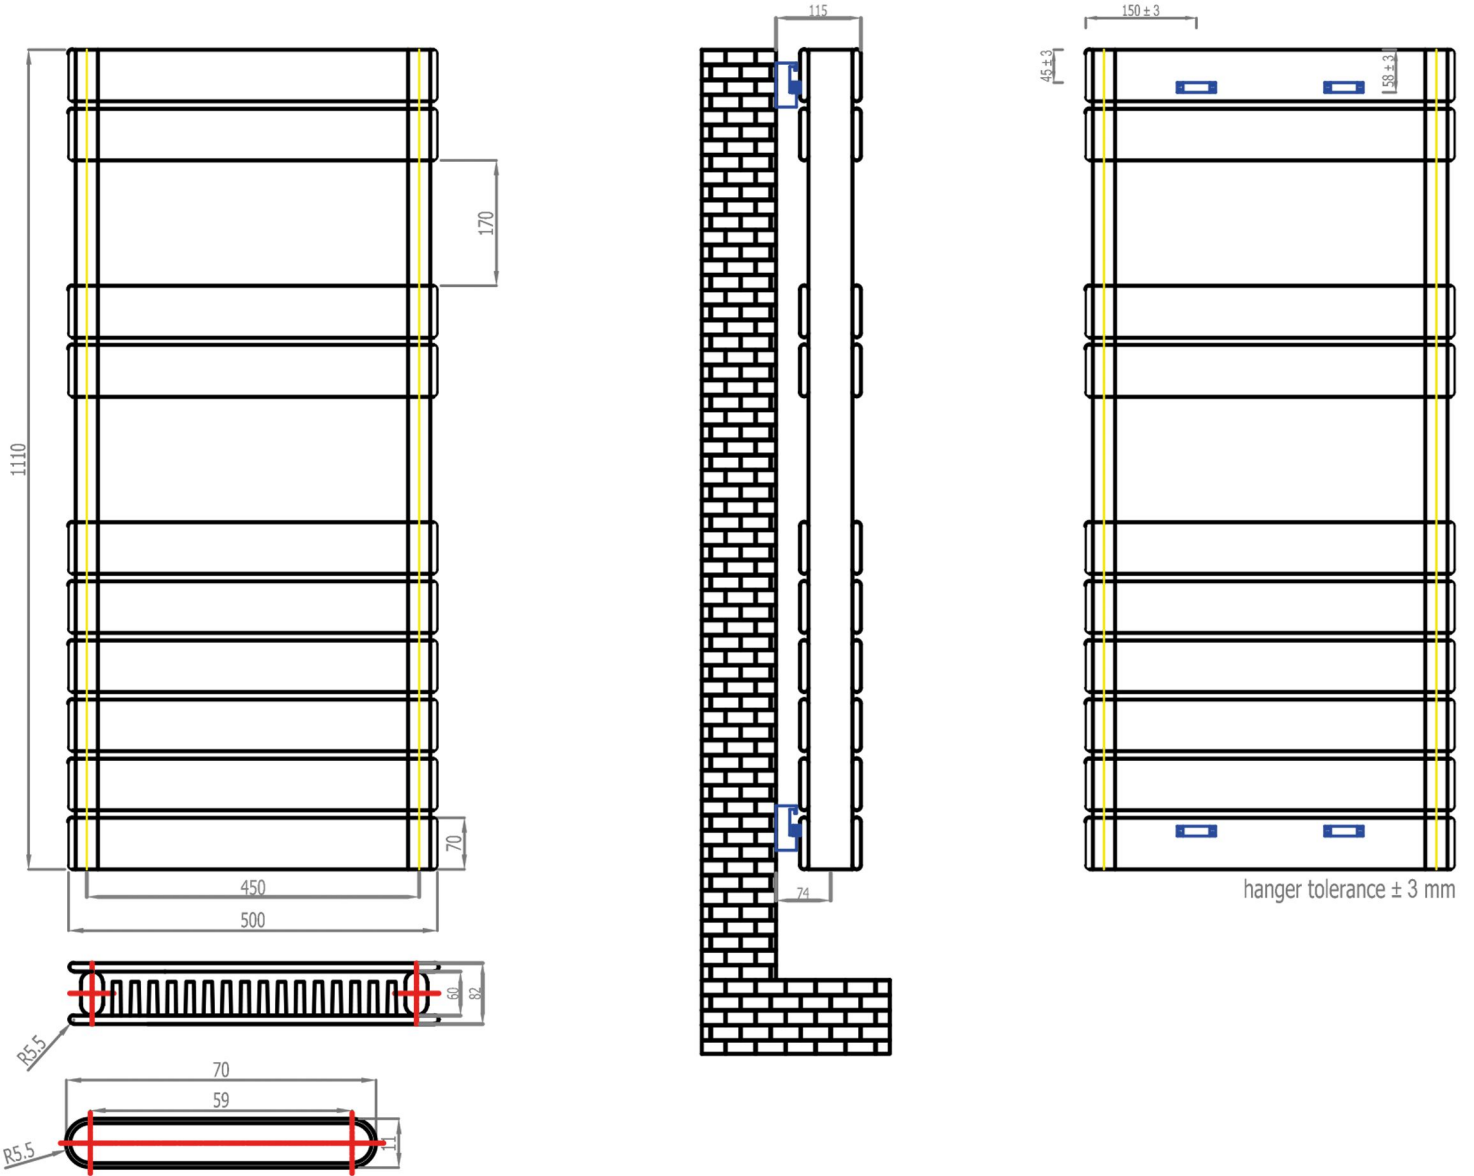

Addington Type21 Towel Rail
1110 x 500 mm

Tappings : 450mm.
Tappings from wall : 74mm.
Distance from wall : 115mm.

Eastbrook 

Eastbrook Road, Gloucester GL4 3DB
 Technical Helpline : 01452 317890
 Mon - Fri / 8am - 5pm
 Email : technical@eastbrookco.com