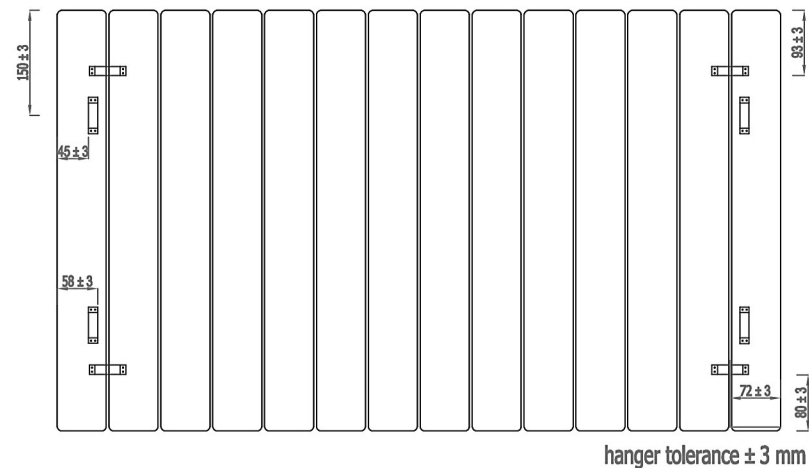

Vertical Installation

Horizontal Installation

Vertical Installation :
Tappings : 1032mm.
Tappings from wall : 63mm.
Distance from wall : 93mm.

Horizontal Installation :
Tappings : 550mm.
Tappings from wall : 63mm.
Distance from wall : 93mm.