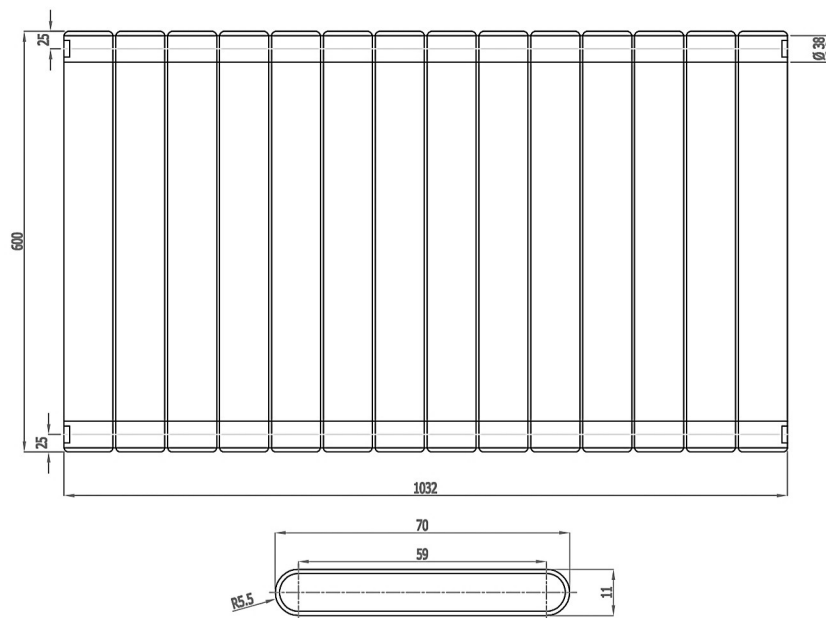

Vertical Installation

Horizontal Installation

Vertical Installation :
Tappings : 1032mm.
Tappings from wall : 63mm.
Distance from wall : 93mm.

Horizontal Installation :
Tappings : 550mm.
Tappings from wall : 63mm.
Distance from wall : 93mm.