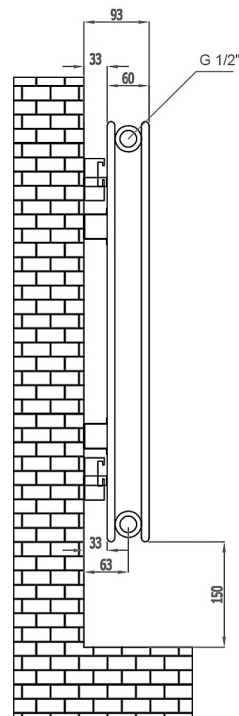

Vertical Installation

Horizontal Installation

Vertical Installation :
Tappings : 1032mm.
Tappings from wall : 63mm.
Distance from wall : 93mm.

Horizontal Installation :
Tappings : 550mm.
Tappings from wall : 63mm.
Distance from wall : 93mm.