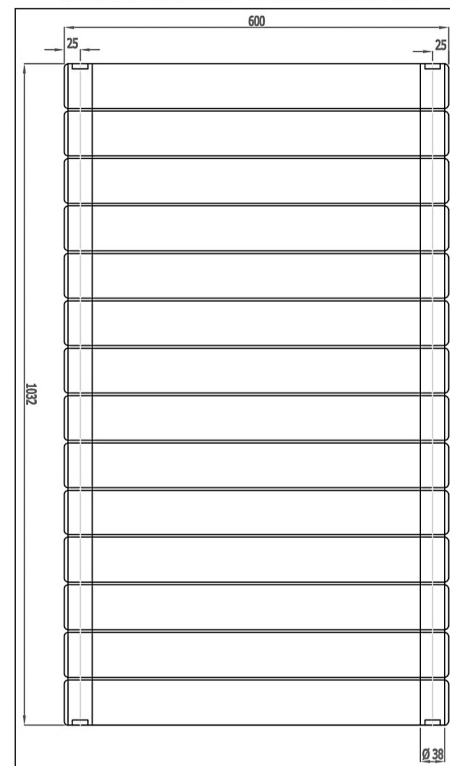

Vertical Installation

Horizontal Installation

Vertical Installation :
Tappings : 1032mm.
Tappings from wall : 63mm.
Distance from wall : 93mm.

Horizontal Installation :
Tappings : 550mm.
Tappings from wall : 63mm.
Distance from wall : 93mm.