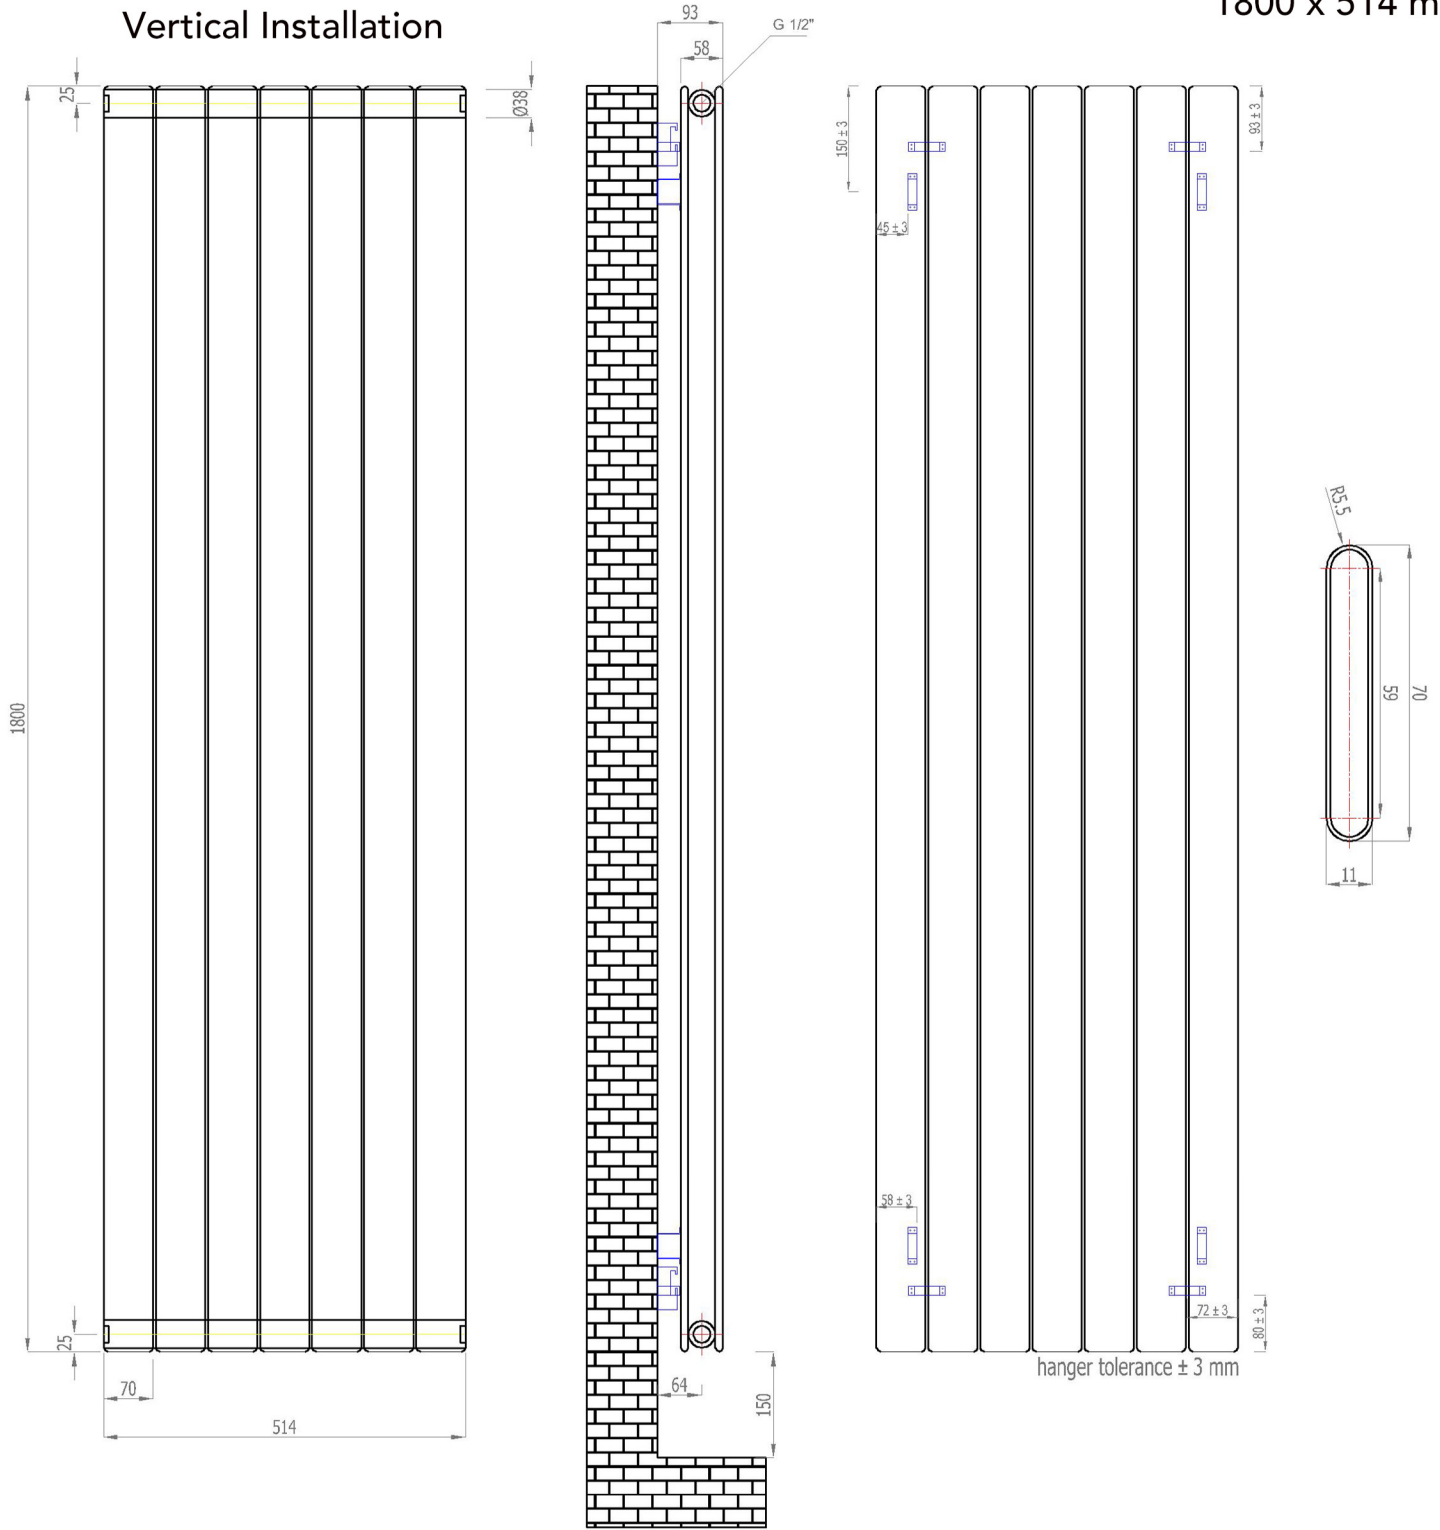

**Addington Type20**  
1800 x 514 mm

**Vertical Installation**

**Horizontal Installation**

**Vertical Installation :**

Tappings : 514mm.  
Tappings from wall : 64mm.  
Distance from wall : 93mm.

**Horizontal Installation :**

Tappings : 1750mm.  
Tappings from wall : 64mm.  
Distance from wall : 93mm.

Eastbrook Road, Gloucester GL4 3DB  
Technical Helpline : 01452 317890  
Mon - Fri / 8am - 5pm  
Email : [technical@eastbrookco.com](mailto:technical@eastbrookco.com)