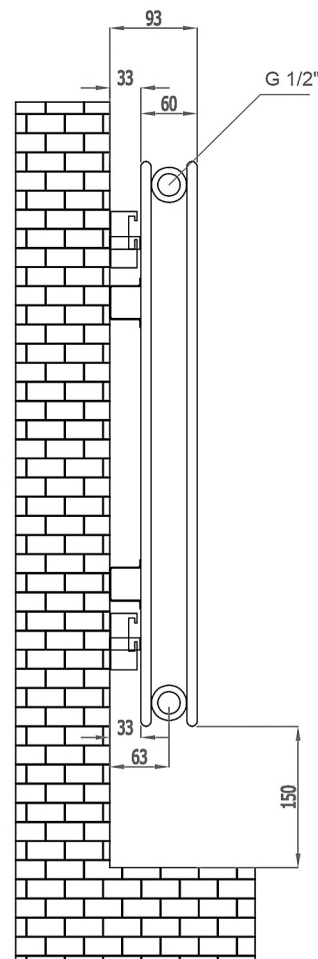

Vertical Installation

Horizontal Installation

Vertical Installation :
Tappings : 588mm.
Tappings from wall : 63mm.
Distance from wall : 93mm.

Horizontal Installation :
Tappings : 550mm.
Tappings from wall : 63mm.
Distance from wall : 93mm.