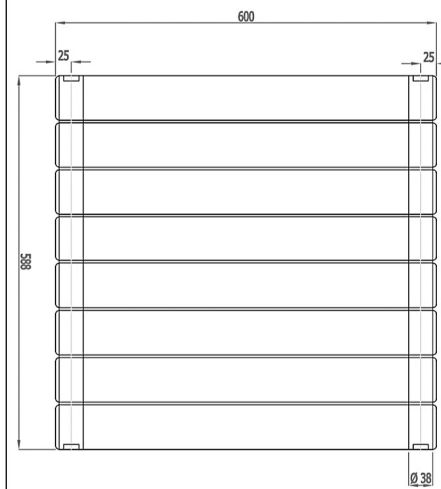

Vertical Installation

Horizontal Installation

Vertical Installation :
Tappings : 588mm.
Tappings from wall : 63mm.
Distance from wall : 93mm.

Horizontal Installation :
Tappings : 550mm.
Tappings from wall : 63mm.
Distance from wall : 93mm.