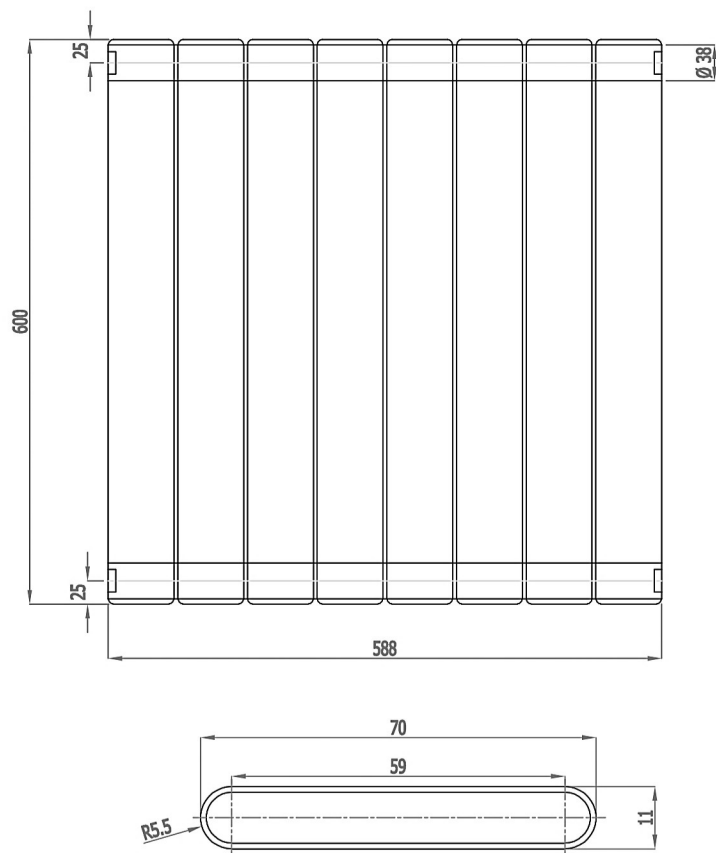

Vertical Installation

Horizontal Installation

Vertical Installation :
Tappings : 588mm.
Tappings from wall : 63mm.
Distance from wall : 93mm.

Horizontal Installation :
Tappings : 550mm.
Tappings from wall : 63mm.
Distance from wall : 93mm.