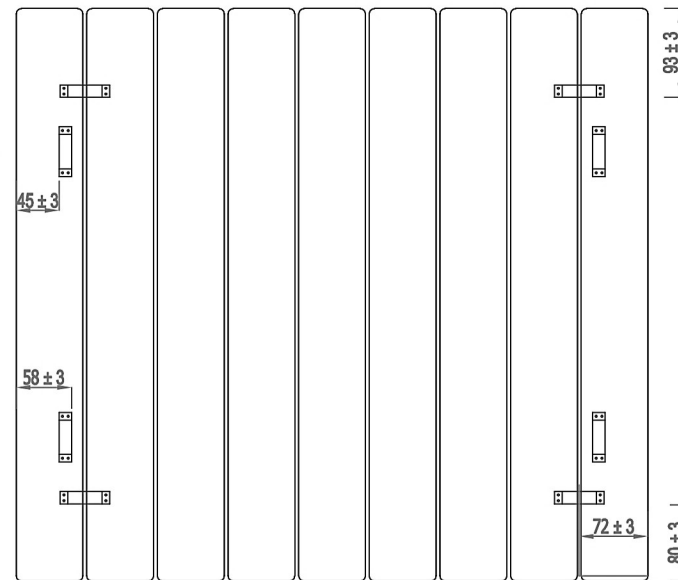

### Vertical Installation

hanger tolerance  $\pm 3$  mm

### Horizontal Installation

Vertical Installation :  
Tappings : 662mm.  
Tappings from wall : 63mm.  
Distance from wall : 93mm.

Horizontal Installation :  
Tappings : 550mm.  
Tappings from wall : 63mm.  
Distance from wall : 93mm.