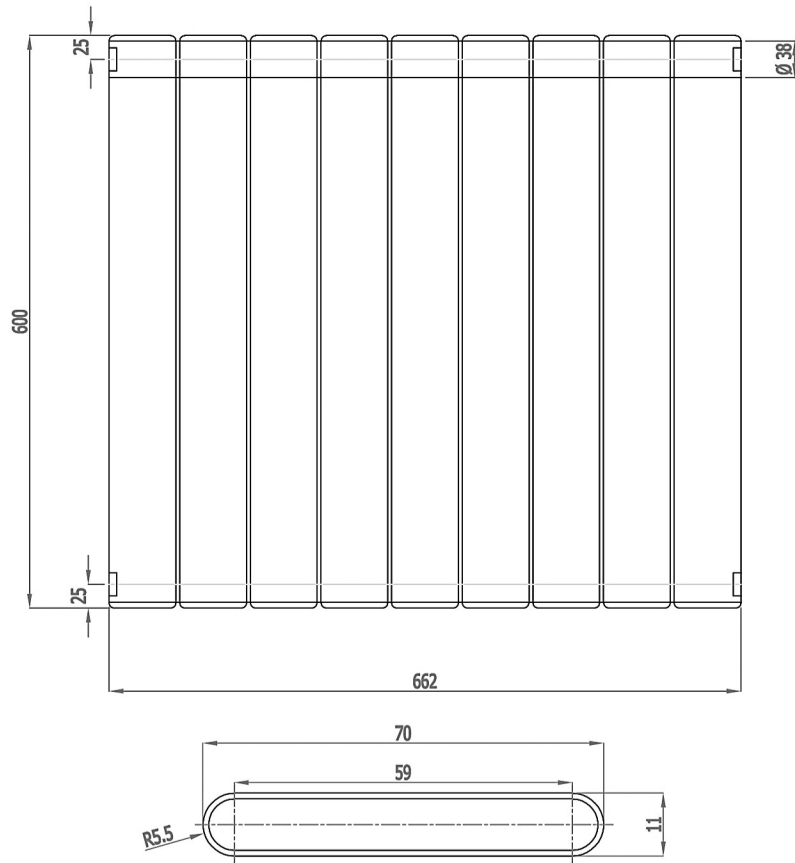

### Vertical Installation

hanger tolerance  $\pm 3$  mm

### Horizontal Installation

Vertical Installation :  
Tappings : 662mm.  
Tappings from wall : 63mm.  
Distance from wall : 93mm.

Horizontal Installation :  
Tappings : 550mm.  
Tappings from wall : 63mm.  
Distance from wall : 93mm.