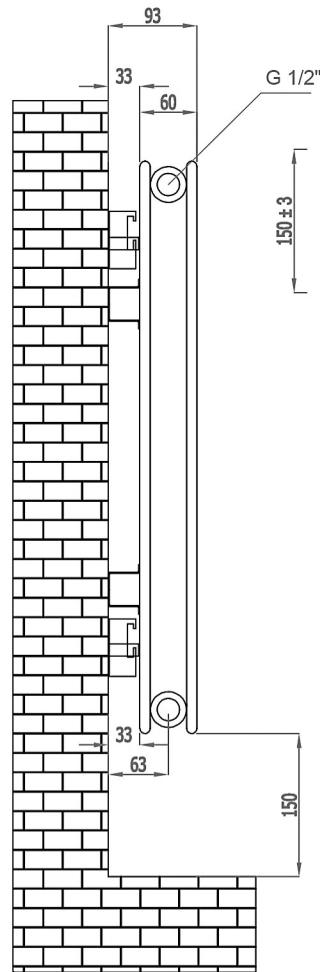

### Vertical Installation

hanger tolerance  $\pm 3$  mm

### Horizontal Installation

Vertical Installation :  
Tappings : 662mm.  
Tappings from wall : 63mm.  
Distance from wall : 93mm.

Horizontal Installation :  
Tappings : 550mm.  
Tappings from wall : 63mm.  
Distance from wall : 93mm.