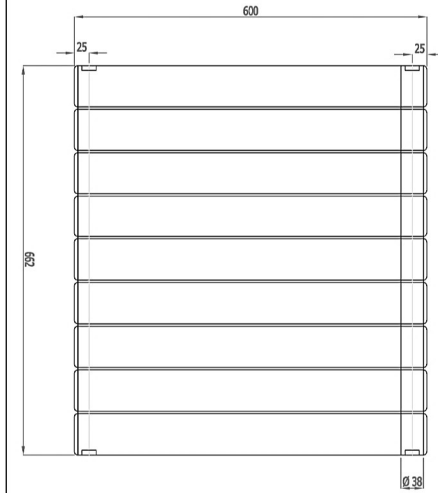

### Vertical Installation

hanger tolerance  $\pm 3$  mm

### Horizontal Installation

Vertical Installation :  
Tappings : 662mm.  
Tappings from wall : 63mm.  
Distance from wall : 93mm.

Horizontal Installation :  
Tappings : 550mm.  
Tappings from wall : 63mm.  
Distance from wall : 93mm.