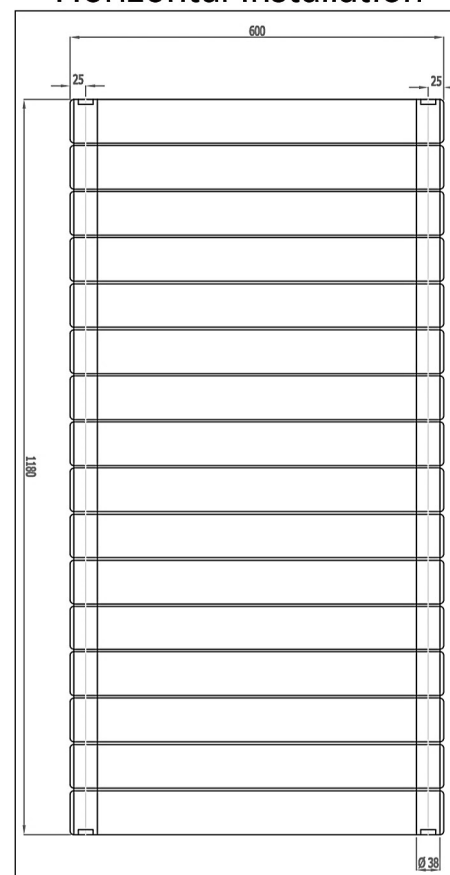

Vertical Installation

hanger tolerance ± 3 mm

Horizontal Installation

Vertical Installation :
Tappings : 1180mm.
Tappings from wall : 63mm.
Distance from wall : 93mm.

Horizontal Installation :
Tappings : 550mm.
Tappings from wall : 63mm.
Distance from wall : 93mm.