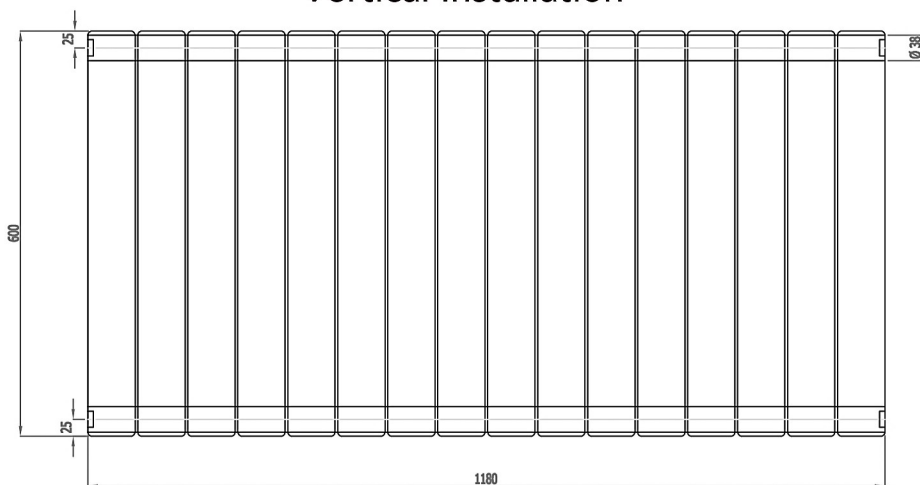

Vertical Installation

hanger tolerance ± 3 mm

Horizontal Installation

Vertical Installation :
Tappings : 1180mm.
Tappings from wall : 63mm.
Distance from wall : 93mm.

Horizontal Installation :
Tappings : 550mm.
Tappings from wall : 63mm.
Distance from wall : 93mm.