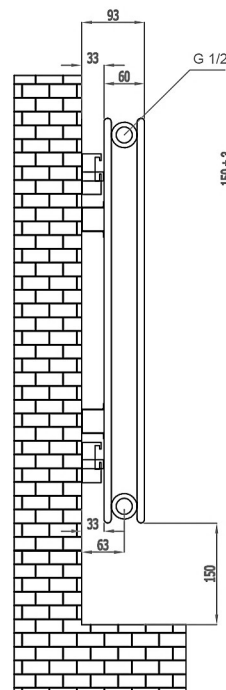

Vertical Installation

hanger tolerance ± 3 mm

Horizontal Installation

Vertical Installation :
Tappings : 1180mm.
Tappings from wall : 63mm.
Distance from wall : 93mm.

Horizontal Installation :
Tappings : 550mm.
Tappings from wall : 63mm.
Distance from wall : 93mm.