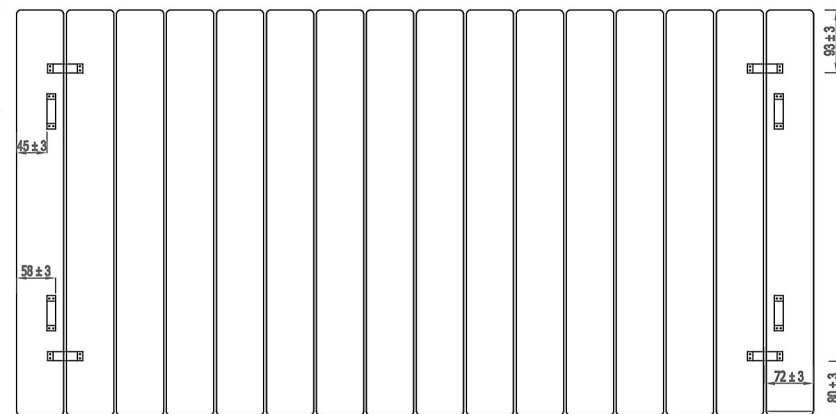

Vertical Installation

hanger tolerance ± 3 mm

Horizontal Installation

Vertical Installation :
Tappings : 1180mm.
Tappings from wall : 63mm.
Distance from wall : 93mm.

Horizontal Installation :
Tappings : 550mm.
Tappings from wall : 63mm.
Distance from wall : 93mm.