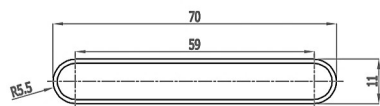

Vertical Installation

hanger tolerance ± 3 mm

Horizontal Installation

Vertical Installation :
Tappings : 1180mm.
Tappings from wall : 63mm.
Distance from wall : 93mm.

Horizontal Installation :
Tappings : 550mm.
Tappings from wall : 63mm.
Distance from wall : 93mm.