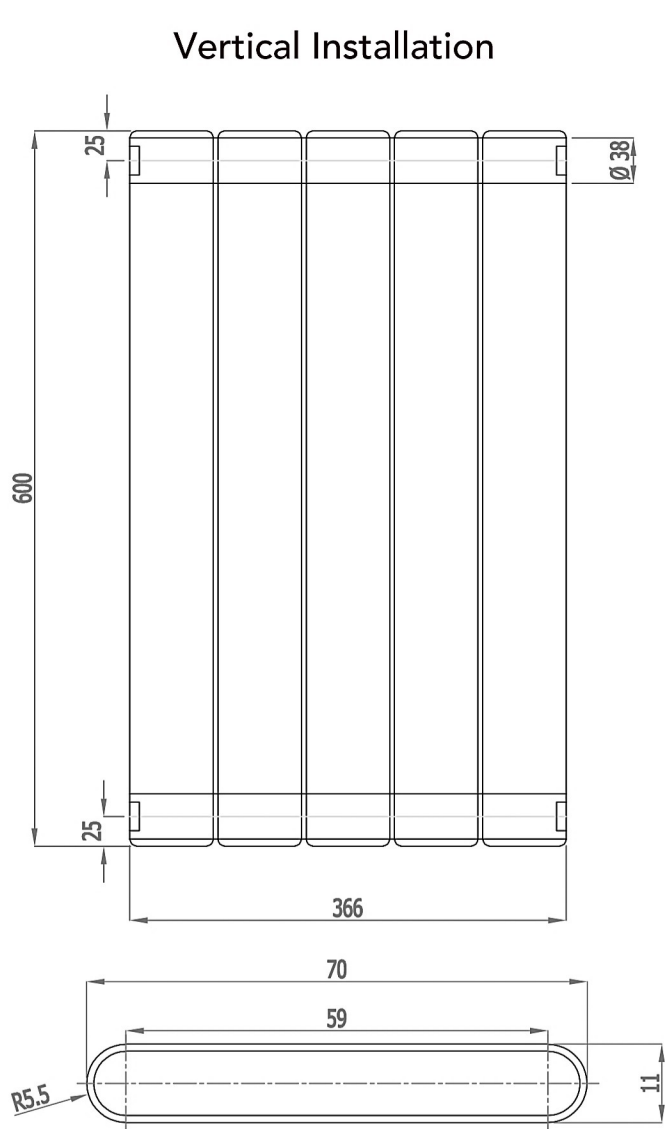

Vertical Installation

hanger tolerance ± 3 mm

Horizontal Installation

Vertical Installation :

Tappings : 366mm.

Tappings from wall : 40mm.

Distance from wall : 70mm.

Horizontal Installation :

Tappings : 550mm.

Tappings from wall : 40mm.

Distance from wall : 70mm.

Eastbrook 

Eastbrook Road, Gloucester GL4 3DB

Technical Helpline : 01452 317890

Mon - Fri / 8am - 5pm

Email : technical@eastbrookco.com