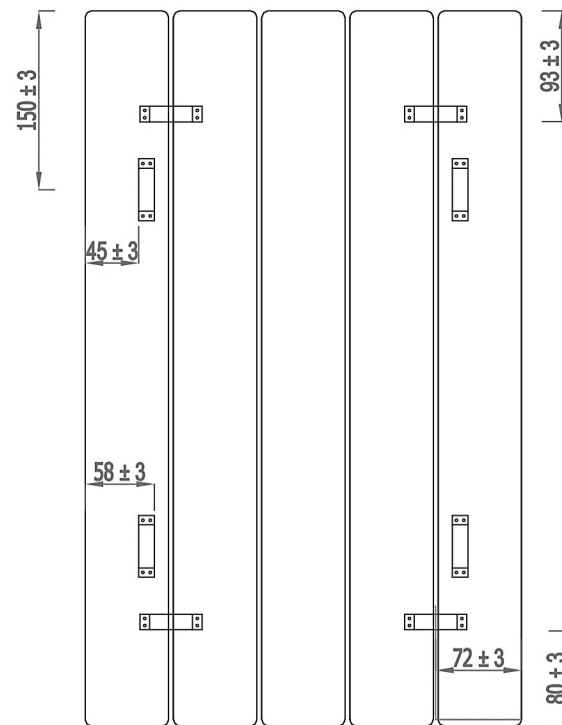

Vertical Installation

hanger tolerance ± 3 mm

Horizontal Installation

Vertical Installation :

Tappings : 366mm.

Tappings from wall : 40mm.

Distance from wall : 70mm.

Horizontal Installation :

Tappings : 550mm.

Tappings from wall : 40mm.

Distance from wall : 70mm.

Eastbrook 

Eastbrook Road, Gloucester GL4 3DB

Technical Helpline : 01452 317890

Mon - Fri / 8am - 5pm

Email : technical@eastbrookco.com