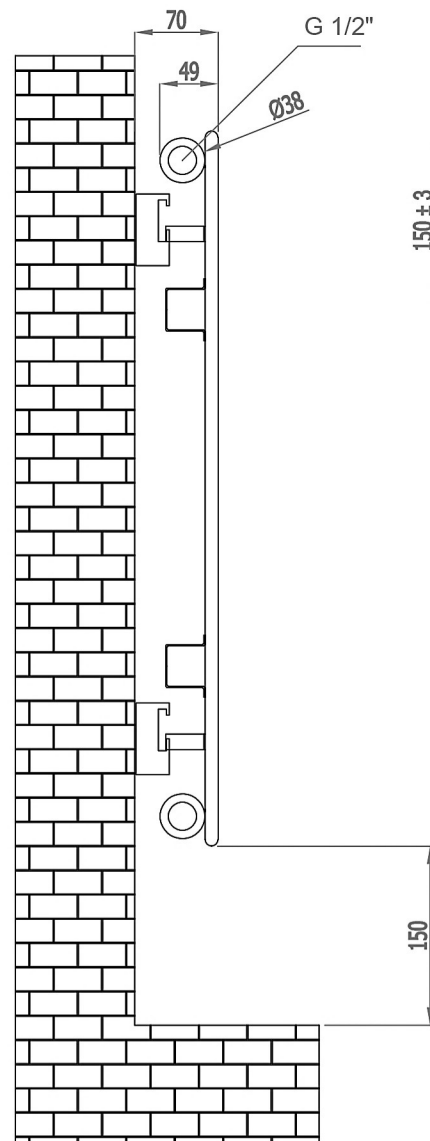

Vertical Installation

hanger tolerance ± 3 mm

Horizontal Installation

Vertical Installation :

Tappings : 366mm.

Tappings from wall : 40mm.

Distance from wall : 70mm.

Horizontal Installation :

Tappings : 550mm.

Tappings from wall : 40mm.

Distance from wall : 70mm.

Eastbrook 

Eastbrook Road, Gloucester GL4 3DB

Technical Helpline : 01452 317890

Mon - Fri / 8am - 5pm

Email : technical@eastbrookco.com