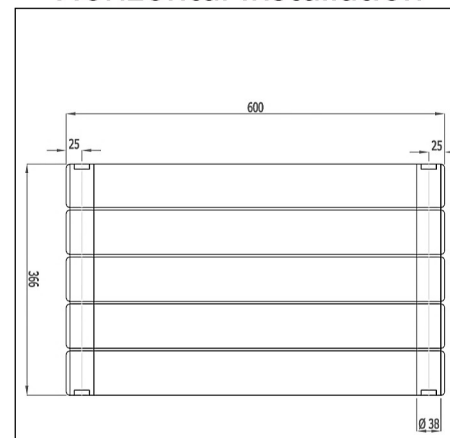

Vertical Installation

hanger tolerance ± 3 mm

Horizontal Installation

Vertical Installation :

Tappings : 366mm.

Tappings from wall : 40mm.

Distance from wall : 70mm.

Horizontal Installation :

Tappings : 550mm.

Tappings from wall : 40mm.

Distance from wall : 70mm.

Eastbrook 

Eastbrook Road, Gloucester GL4 3DB

Technical Helpline : 01452 317890

Mon - Fri / 8am - 5pm

Email : technical@eastbrookco.com