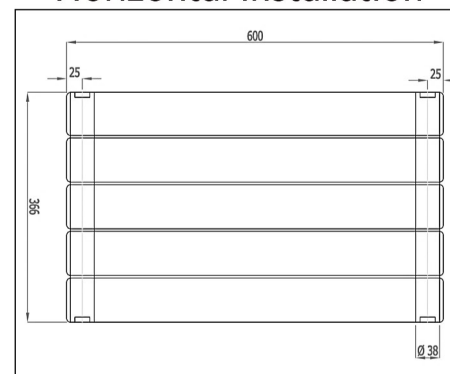

Vertical Installation

hanger tolerance ± 3 mm

Horizontal Installation

Vertical Installation :
Tappings : 366mm.
Tappings from wall : 63mm.
Distance from wall : 93mm.

Horizontal Installation :
Tappings : 550mm.
Tappings from wall : 63mm.
Distance from wall : 93mm.