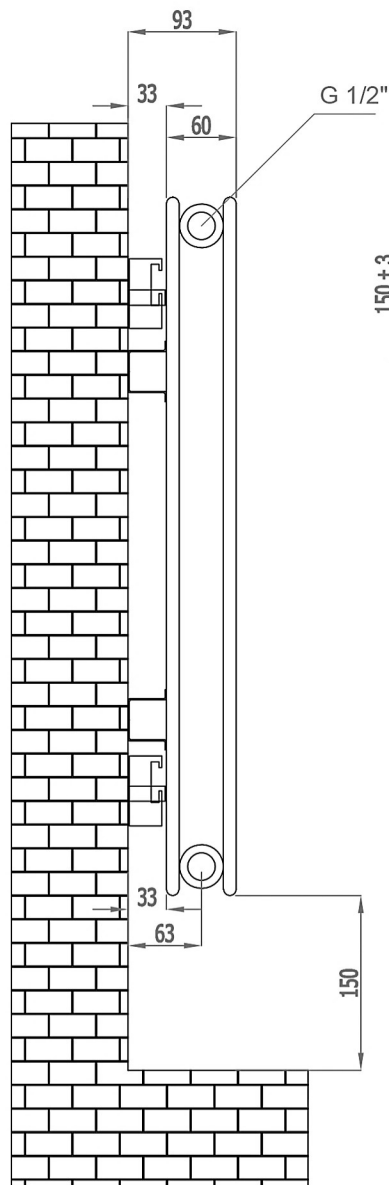

Vertical Installation

hanger tolerance ± 3 mm

Horizontal Installation

Vertical Installation :
Tappings : 366mm.
Tappings from wall : 63mm.
Distance from wall : 93mm.

Horizontal Installation :
Tappings : 550mm.
Tappings from wall : 63mm.
Distance from wall : 93mm.