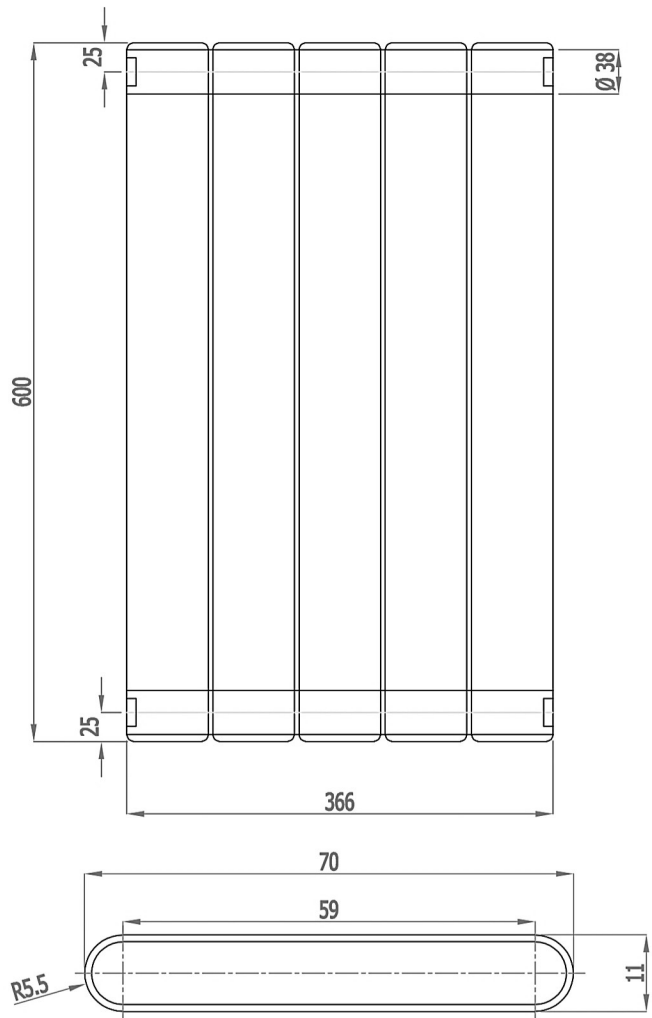

Vertical Installation

hanger tolerance ± 3 mm

Horizontal Installation

Vertical Installation :
Tappings : 366mm.
Tappings from wall : 63mm.
Distance from wall : 93mm.

Horizontal Installation :
Tappings : 550mm.
Tappings from wall : 63mm.
Distance from wall : 93mm.