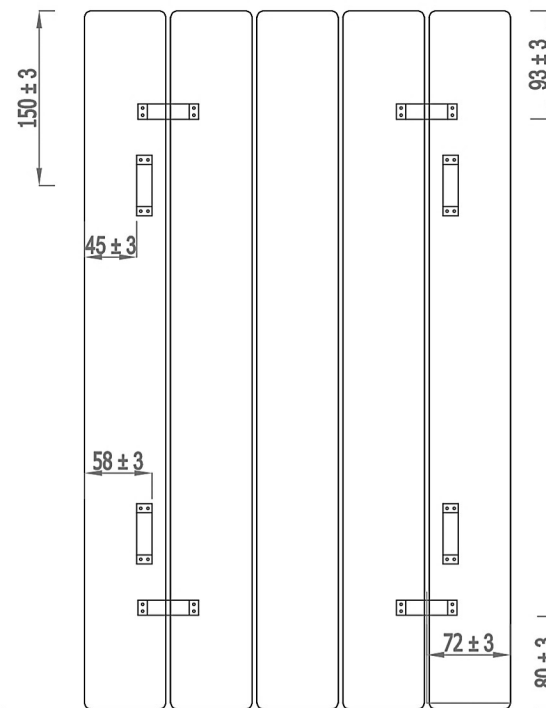

Vertical Installation

hanger tolerance ± 3 mm

Horizontal Installation

Vertical Installation :
Tappings : 366mm.
Tappings from wall : 63mm.
Distance from wall : 93mm.

Horizontal Installation :
Tappings : 550mm.
Tappings from wall : 63mm.
Distance from wall : 93mm.