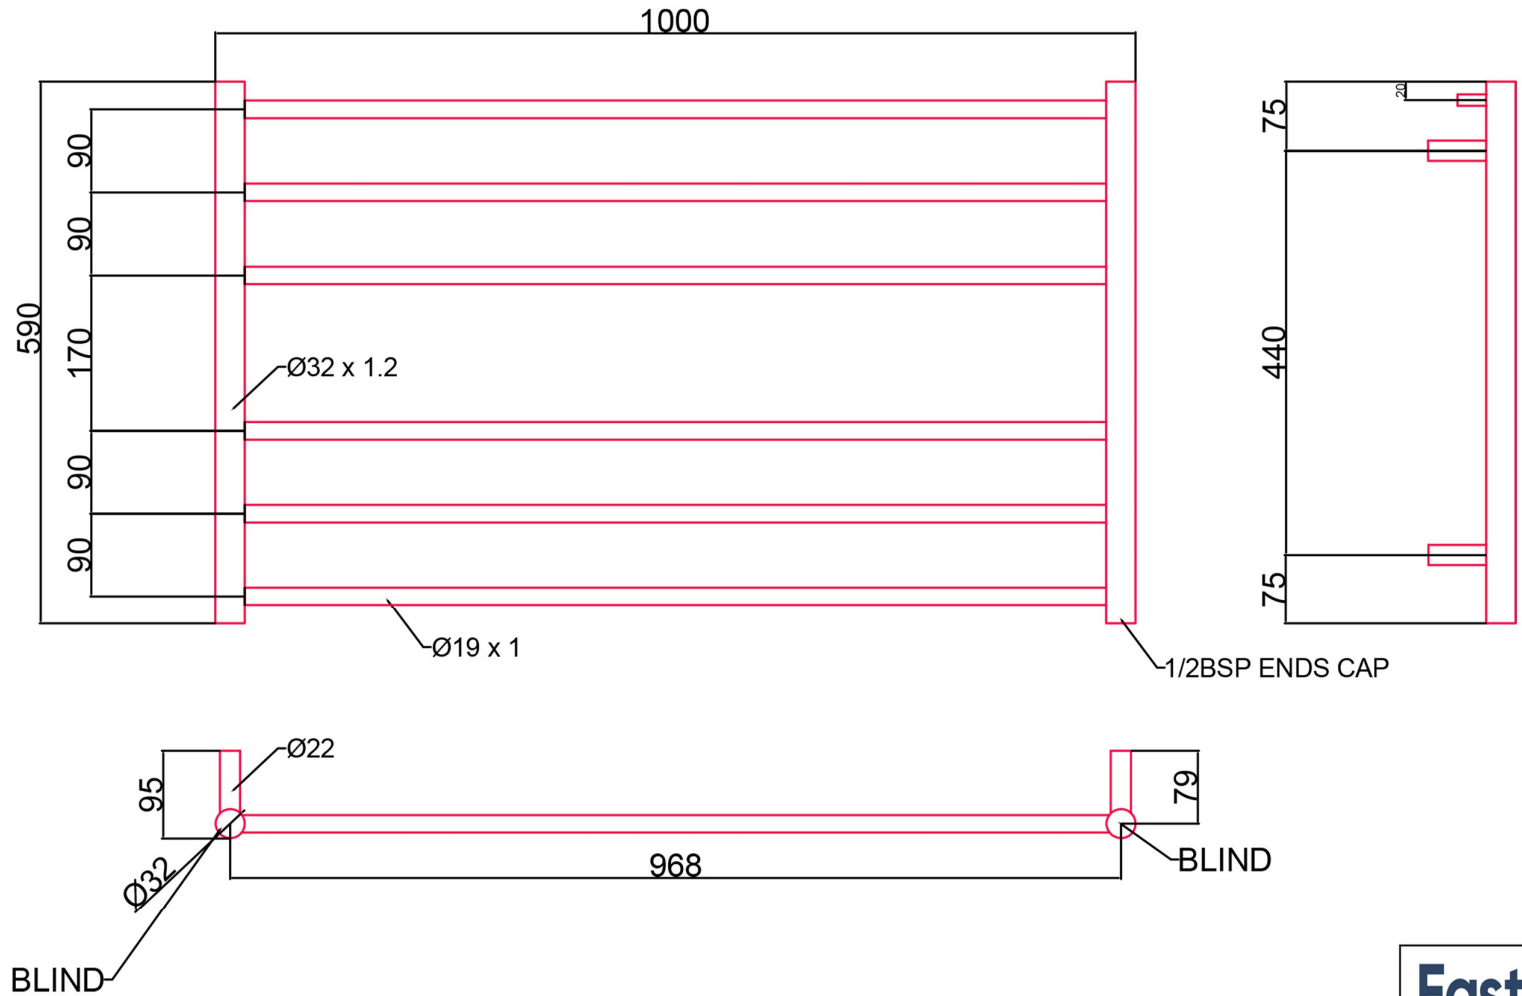

Violla Stainless Steel Towel Rail
590 x 1000 mm

Eastbrook 

Eastbrook Road, Gloucester GL4 3DB
Technical Helpline : 01452 317890
Mon - Fri / 8am - 5pm
Email : technical@eastbrookco.com