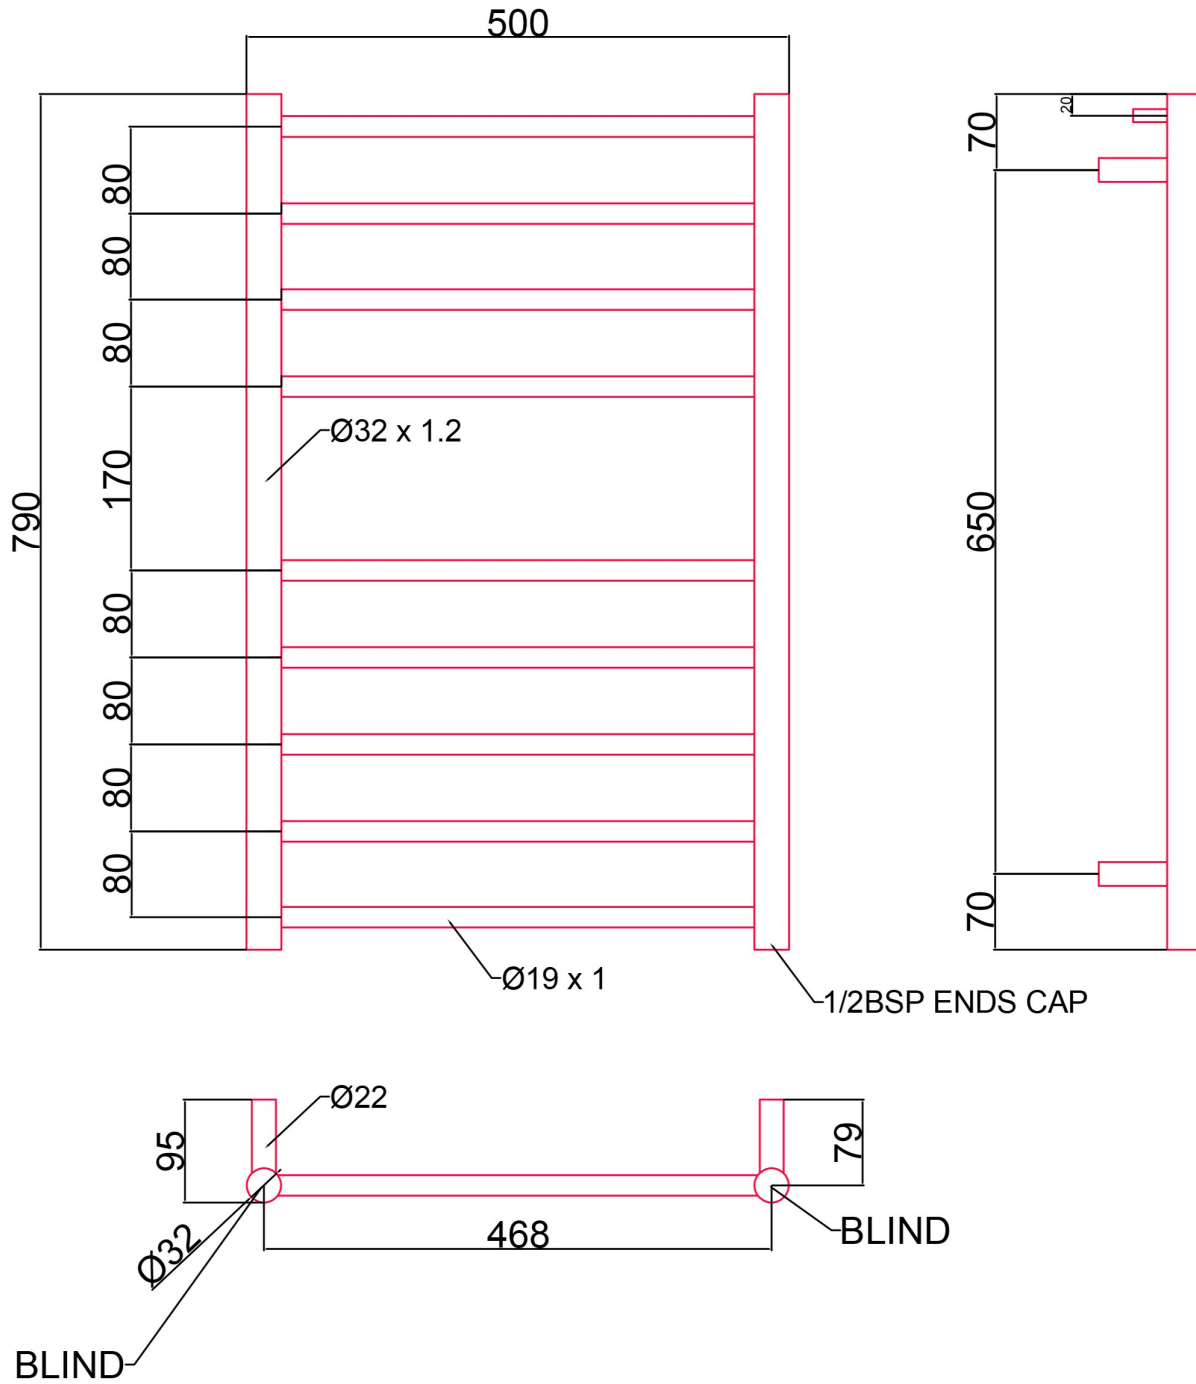

Violla Stainless Steel Towel Rail

700 x 500 mm

Eastbrook 

Eastbrook Road, Gloucester GL4 3DB
Technical Helpline : 01452 317890
Mon - Fri / 8am - 5pm
Email : technical@eastbrookco.com