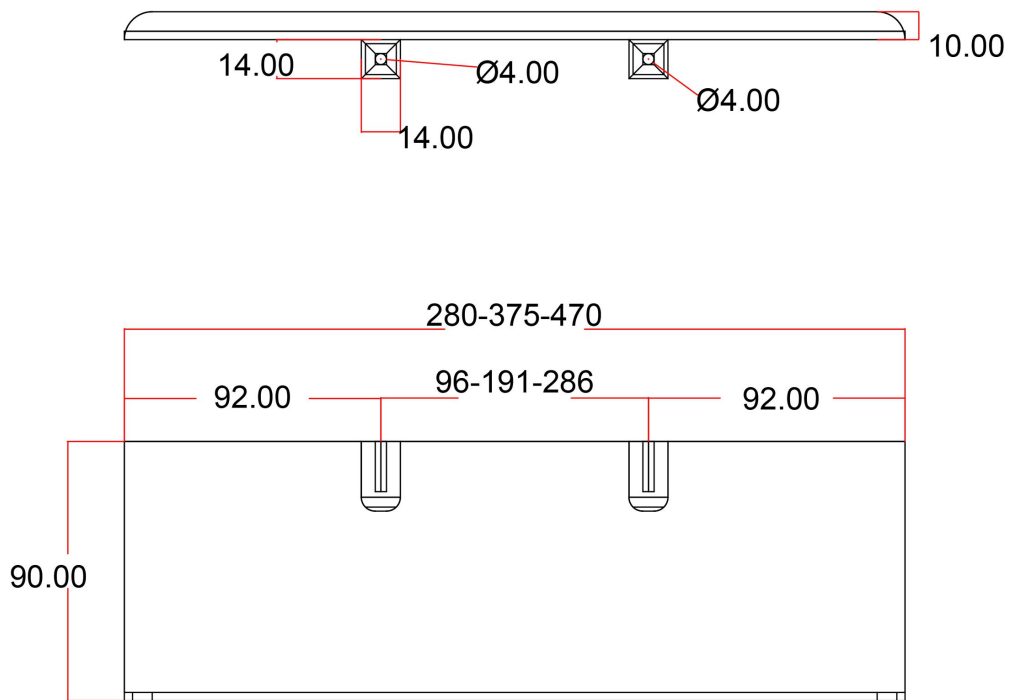

DATASHEET

Image

General Information

Product:	89.0460
Description:	Flat Towel Shelf 375mm Charlton/ Rosano
Website Link:	(Click Here)
Product Type:	Clearance Towel Shelf
Brand:	Eastbrook Company
Colour:	Matt White
Material:	Mild Steel
Width (mm):	375mm
Net Weight (kg):	0.5kg
Product Range:	Universal

Product Specifications

Warranty:	1 Year(s)
-----------	-----------

Drawing

Flat Towel Shelf Rosano / Charlton 280 / 375 / 470mm. Technical Drawing

Eastbrook 
Eastbrook Road, Gloucester GL4 3DB
Technical Helpline : 01452 317890
Mon - Fri / 8am - 5pm
Email : technical@eastbrookco.com