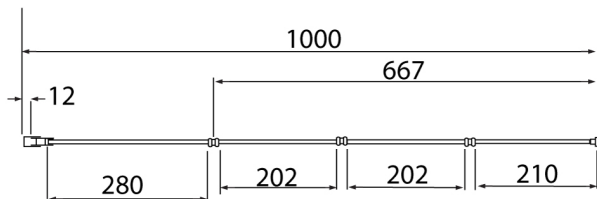

DATASHEET

Image

Drawing

General Information

Product:	58.710L
Description:	Volente 1000mm 1 fixed and 3 folding panel LH
Website Link:	(Click Here)
Product Type:	Folding Bath Screens
Brand:	Eastbrook Company
Colour:	Chrome Profiles
Material:	Tempered Glass
Height (mm):	1400mm
Width (mm):	1000mm
Net Weight (kg) (kg):	23kg
Product Range:	Designer Screens

Product Specifications

Warranty:	1 Year(s)
Product Handing:	Left Hand
Easy Clean glass:	Yes
Finish:	Polished
Frameless:	Yes
Glass Thickness (mm):	6mm
Glass type:	Clear Glass