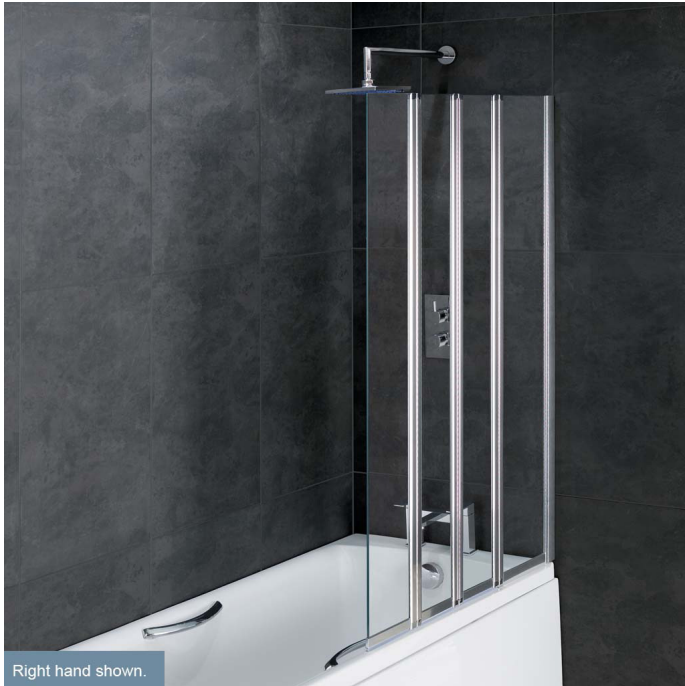

DATASHEET

Image

Drawing

General Information

Product:	58.710L
Description:	Volente 1000mm 1 fixed and 3 folding panel LH
Website Link:	(Click Here)
Product Type:	Folding Bath Screens
Brand:	Eastbrook Company
Colour:	Chrome Profiles
Material:	Tempered Glass
Height (mm):	1400mm
Width (mm):	1000mm
Net Weight (kg) (kg):	23kg
Product Range:	Designer Screens

Product Specifications

Warranty:	1 Year(s)
Product Handing:	Left Hand
Easy Clean glass:	Yes
Finish:	Polished
Frameless:	Yes
Glass Thickness (mm):	6mm
Glass type:	Clear Glass