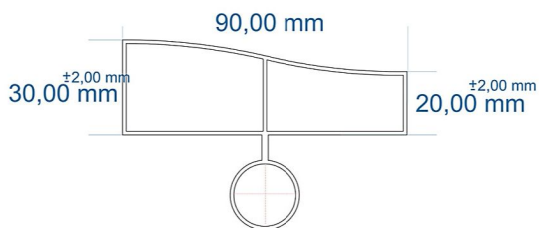

Fairford Vertical 1200 x 375mm. Technical Drawing

TOWEL HANGER HOLES ARE AT THE BACK OF THE RADIATOR

ELEMENT INLET
(located at the bottom right)

A SECTION

B SECTION

B SECTION

Eastbrook 

Eastbrook Road, Gloucester GL4 3DB