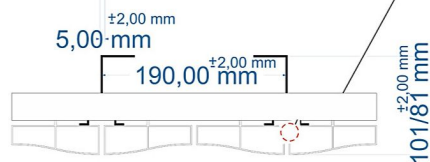

Fairford Vertical 1200 x 375mm. Technical Drawing

TOWEL HANGER HOLES ARE AT THE BACK OF THE RADIATOR

ELEMENT INLET
(located at the bottom right)

A SECTION

B SECTION

B SECTION

Eastbrook 

Eastbrook Road, Gloucester GL4 3DB