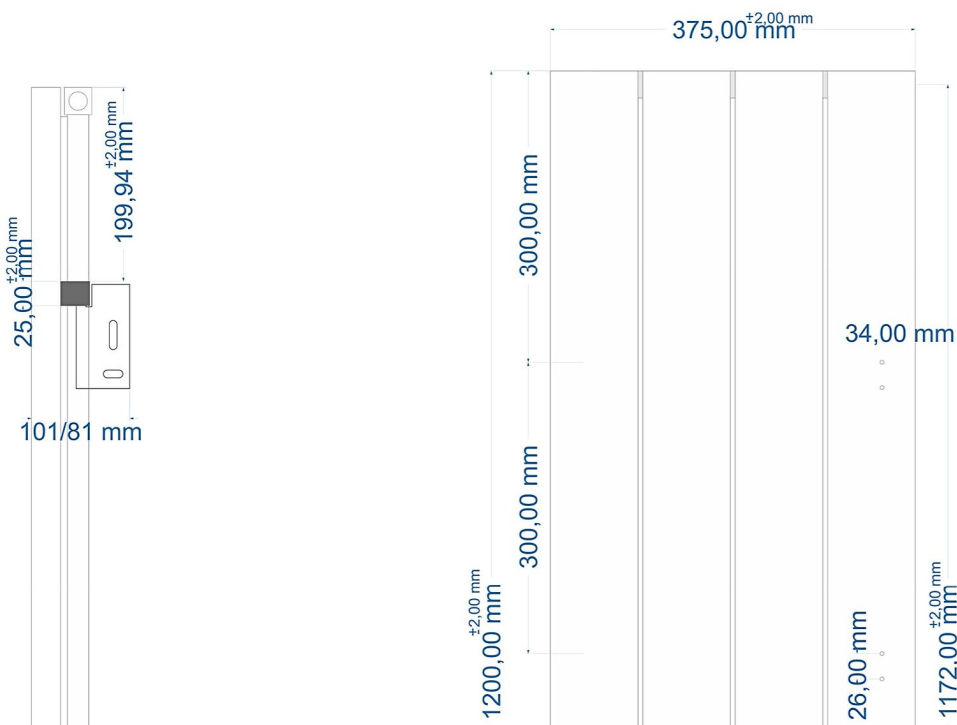

Fairford Vertical 1200 x 375mm. Technical Drawing

TOWEL HANGER HOLES ARE AT THE BACK OF THE RADIATOR

ELEMENT INLET
(located at the bottom right)

A SECTION

B SECTION

B SECTION

Eastbrook 

Eastbrook Road, Gloucester GL4 3DB