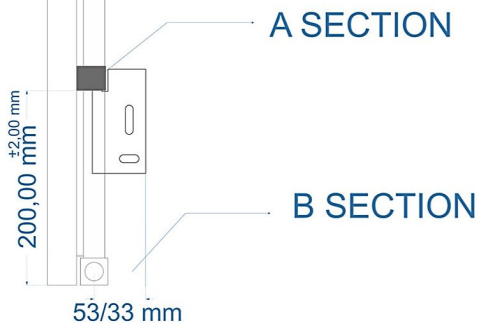

Fairford Vertical 1200 x 375mm. Technical Drawing

TOWEL HANGER HOLES ARE AT THE BACK OF THE RADIATOR

ELEMENT INLET
(located at the bottom right)

A SECTION

B SECTION

B SECTION

Eastbrook 

Eastbrook Road, Gloucester GL4 3DB