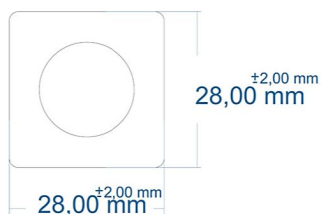

Fairford Vertical 1200 x 375mm. Technical Drawing

TOWEL HANGER HOLES ARE AT THE BACK OF THE RADIATOR

ELEMENT INLET
(located at the bottom right)

A SECTION

B SECTION

B SECTION

Eastbrook 

Eastbrook Road, Gloucester GL4 3DB