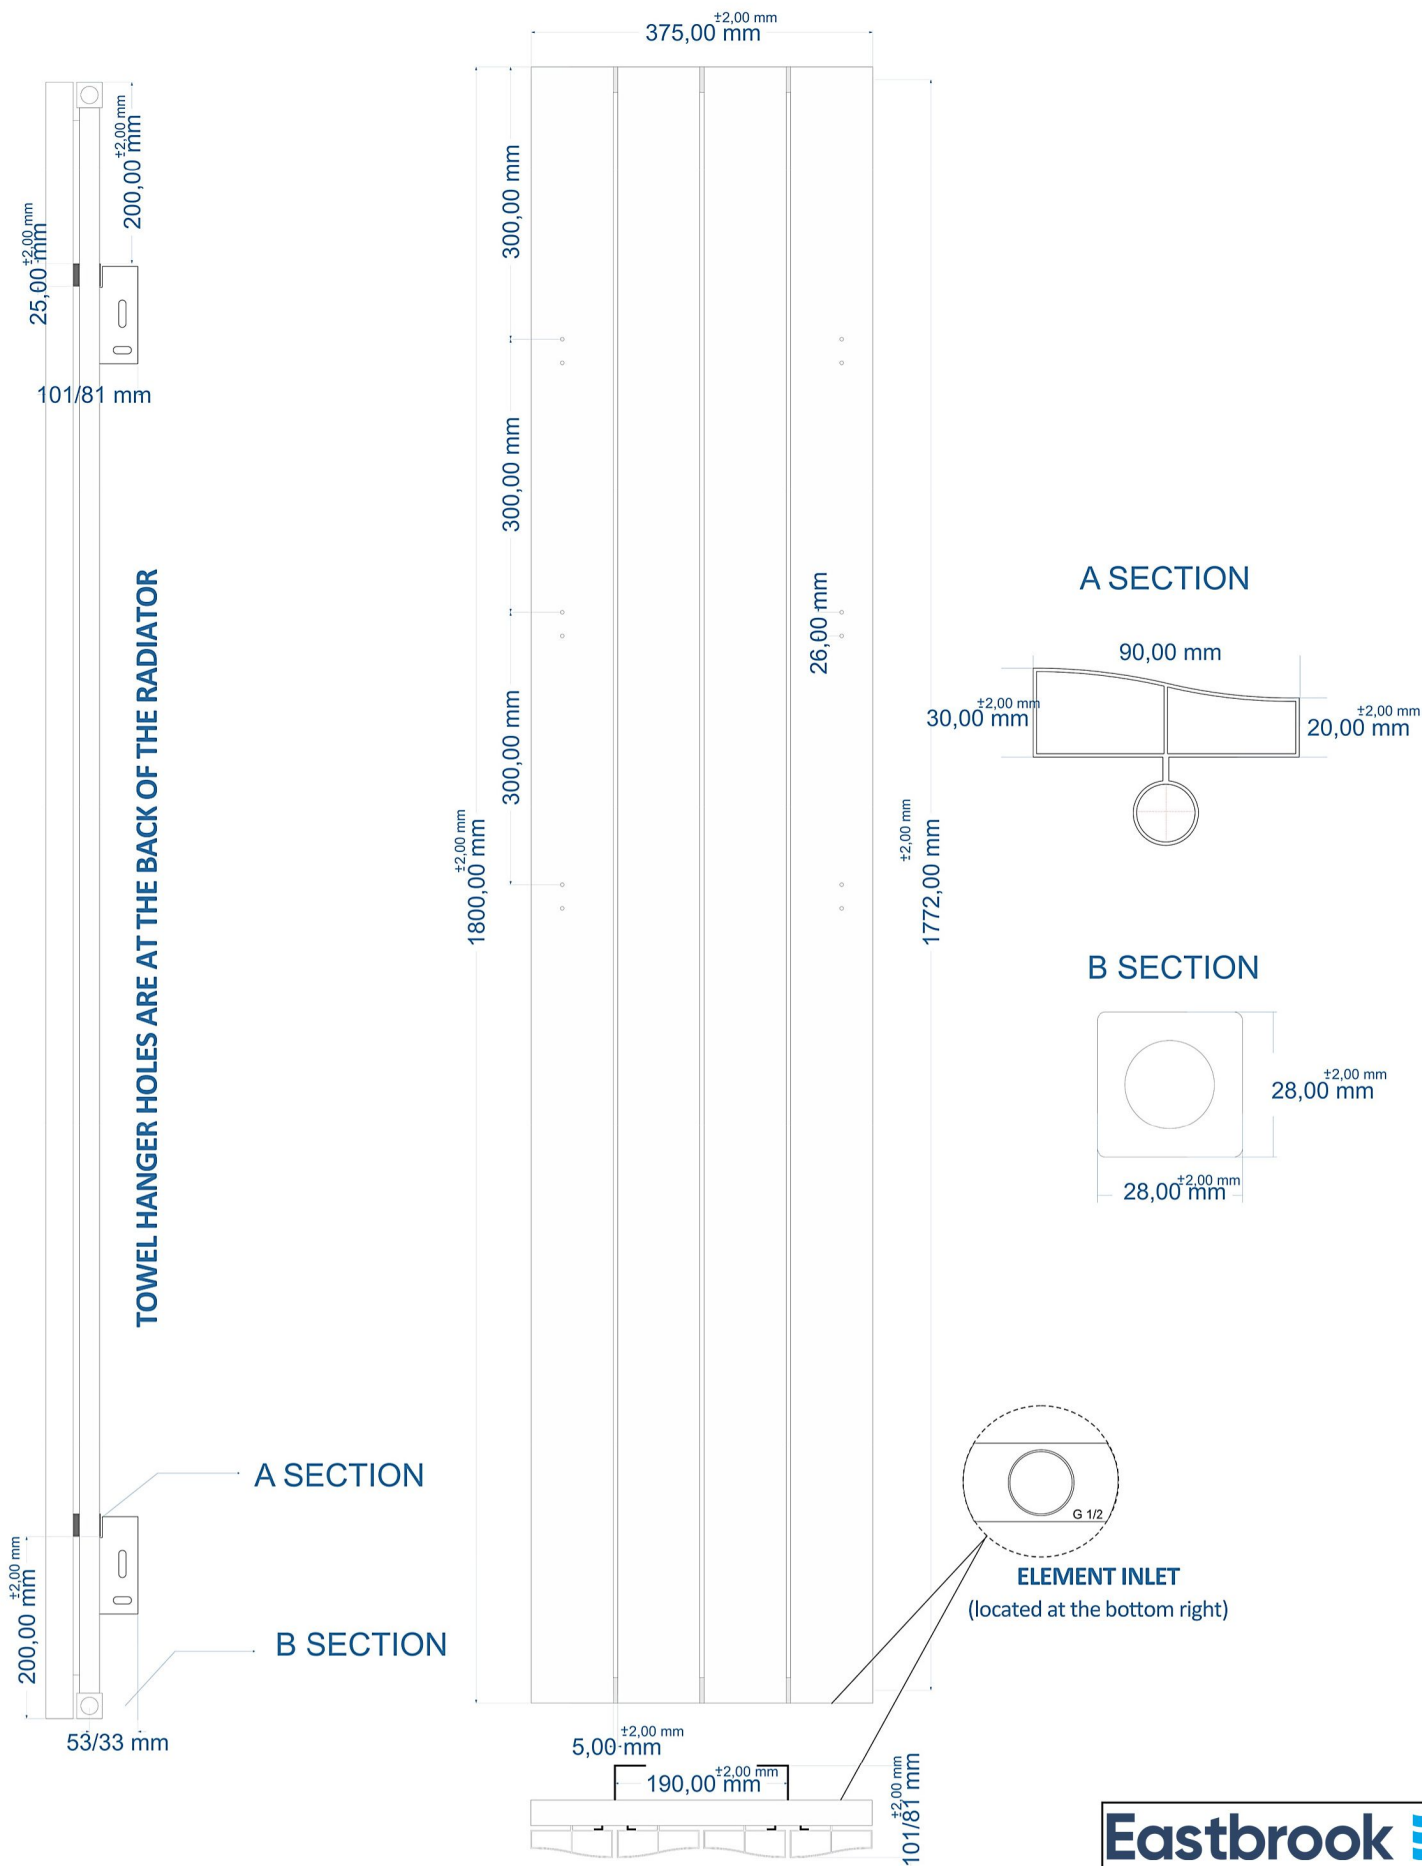

# Fairford Vertical 1800 x 375mm. Technical Drawing

**Eastbrook** 

Eastbrook Road, Gloucester GL4 3DB  
 Technical Helpline : 01452 317890  
 Mon - Fri / 8am - 5pm  
 Email : [technical@eastbrookco.com](mailto:technical@eastbrookco.com)