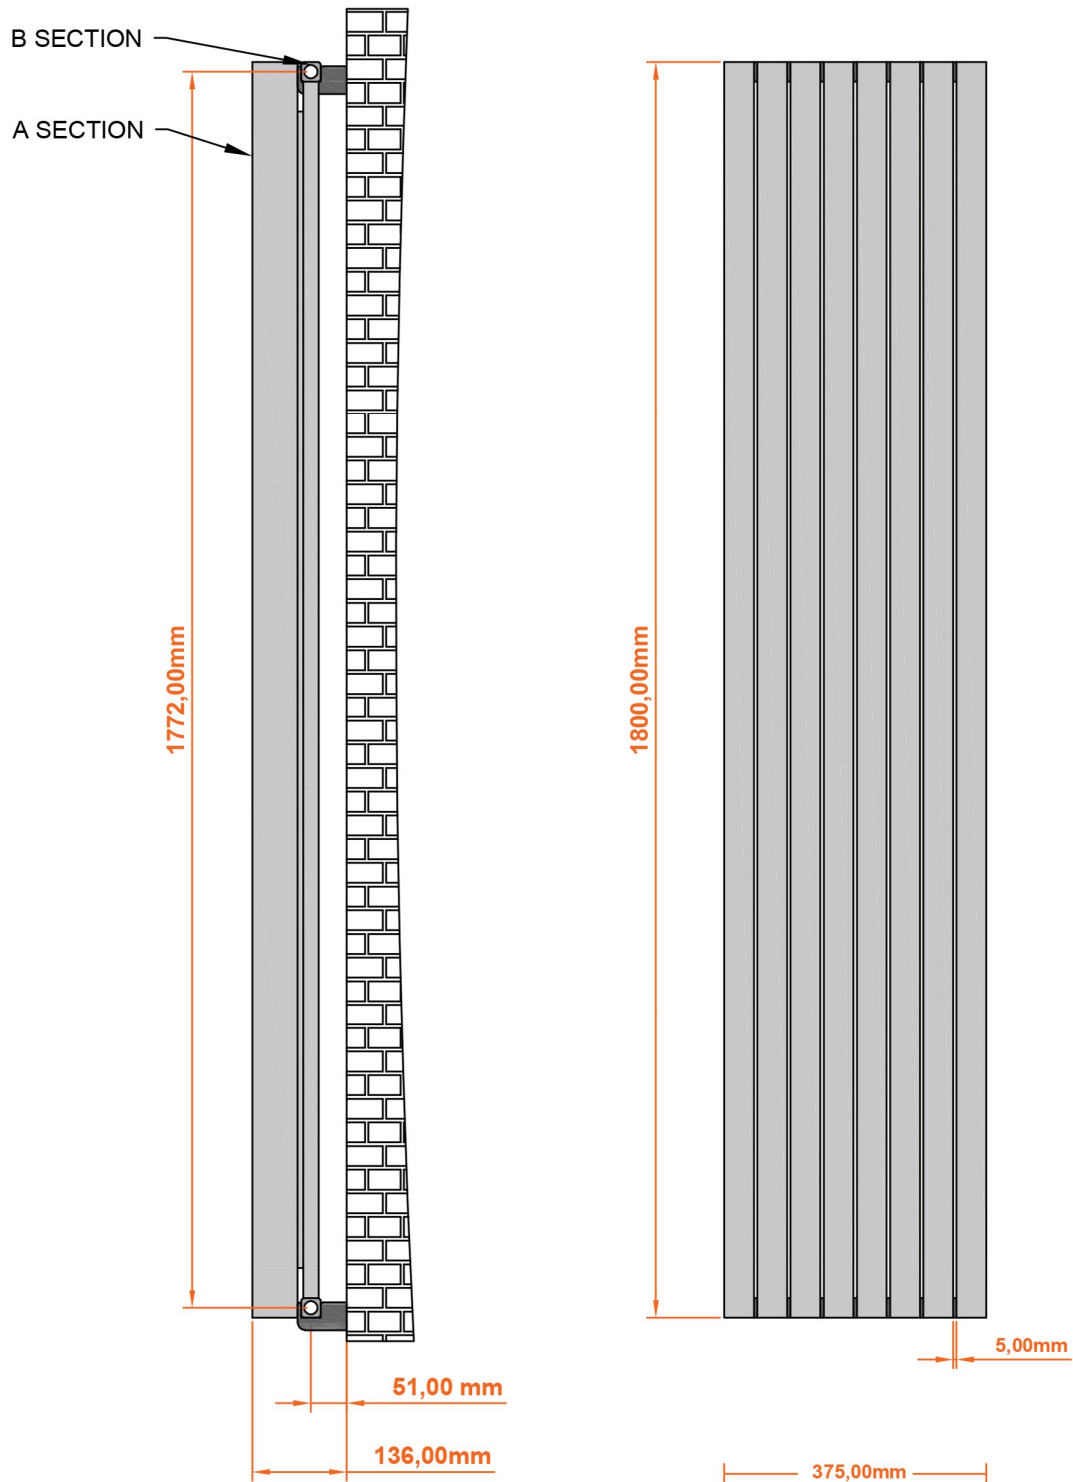

# Witney Vertical Aluminium Radiator 1800 x 375mm.

Technical Drawing

A SECTION

B SECTION

scale: 1/5

**Eastbrook**   
Eastbrook Road, Gloucester GL4 3DB  
Technical Helpline : 01452 317890  
Mon - Fri / 8am - 5pm  
Email : [technical@eastbrookco.com](mailto:technical@eastbrookco.com)