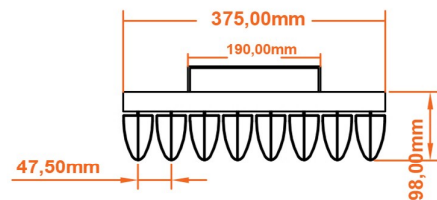

# Witney Vertical Aluminium Radiator 1800 x 375mm.

Technical Drawing

A SECTION

B SECTION

scale: 1/5

**Eastbrook**   
Eastbrook Road, Gloucester GL4 3DB  
Technical Helpline : 01452 317890  
Mon - Fri / 8am - 5pm  
Email : [technical@eastbrookco.com](mailto:technical@eastbrookco.com)