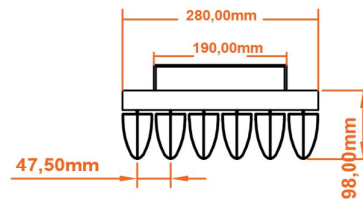

# Witney Vertical Aluminium Radiator 1800 x 280mm.

Technical Drawing

A SECTION

B SECTION

scale: 1/5

**Eastbrook** 

Eastbrook Road, Gloucester GL4 3DB

Technical Helpline : 01452 317890