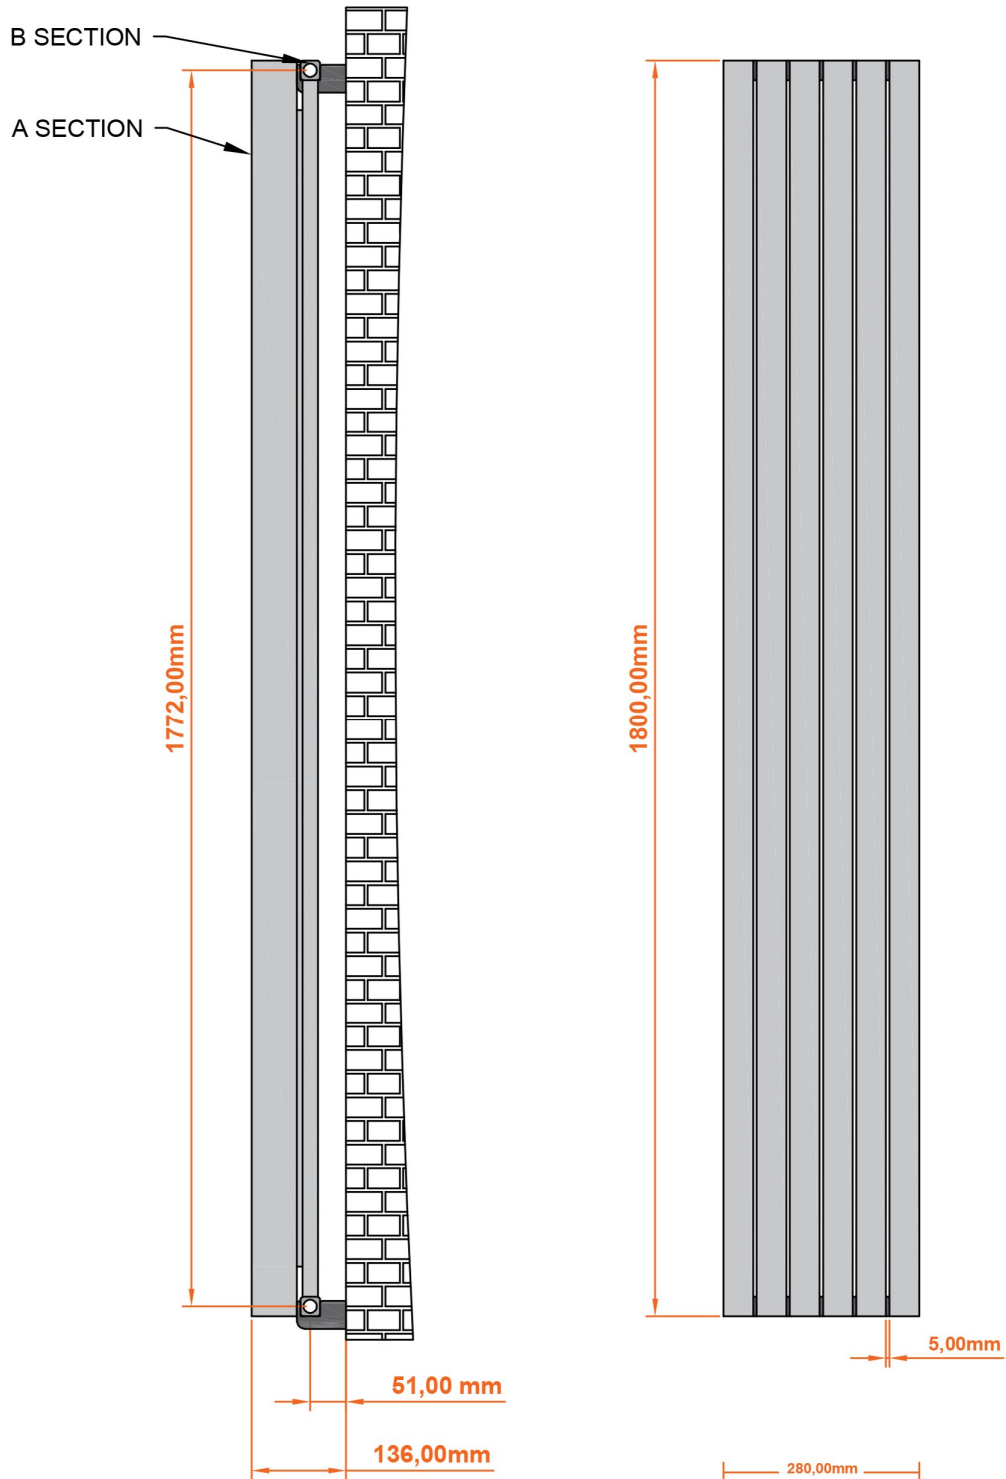

# Witney Vertical Aluminium Radiator 1800 x 280mm.

Technical Drawing

A SECTION

B SECTION

scale: 1/5

**Eastbrook** 

Eastbrook Road, Gloucester GL4 3DB

Technical Helpline : 01452 317890