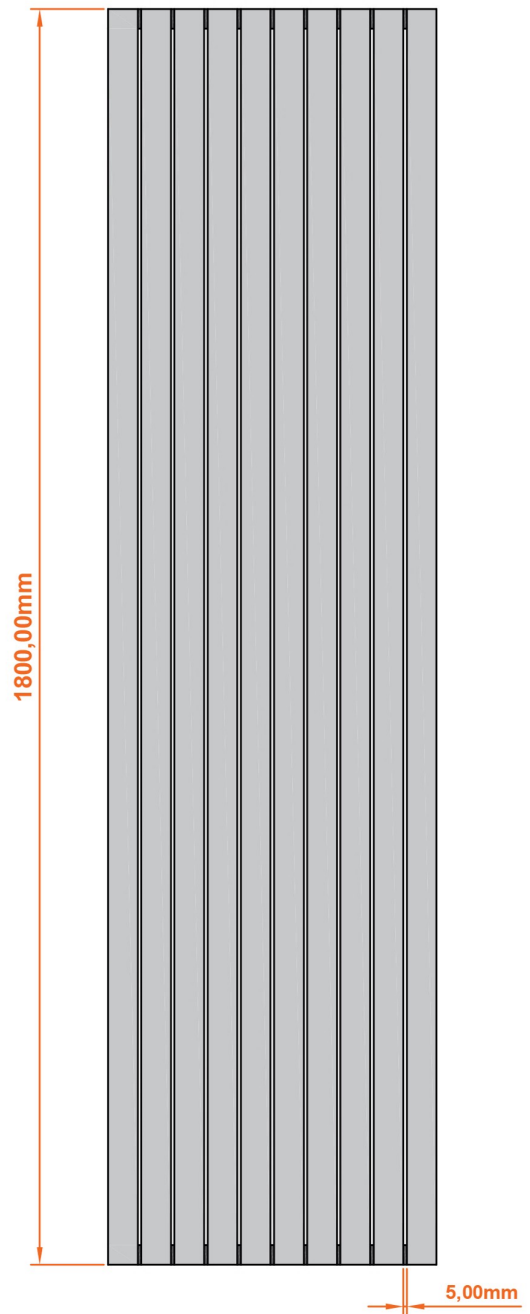

Witney Vertical Aluminium Radiator 1800 x 470mm.

Technical Drawing

A SECTION

B SECTION

scale: 1/5

Eastbrook 
Eastbrook Road, Gloucester GL4 3DB
Technical Helpline : 01452 317890
Mon - Fri / 8am - 5pm
Email : technical@eastbrookco.com