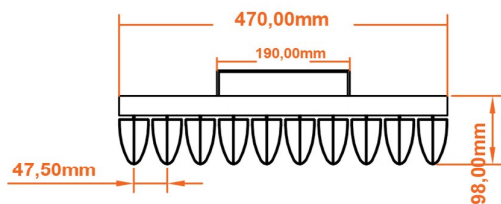

Witney Vertical Aluminium Radiator 1800 x 470mm.

Technical Drawing

A SECTION

B SECTION

scale: 1/5

Eastbrook 
Eastbrook Road, Gloucester GL4 3DB
Technical Helpline : 01452 317890
Mon - Fri / 8am - 5pm
Email : technical@eastbrookco.com