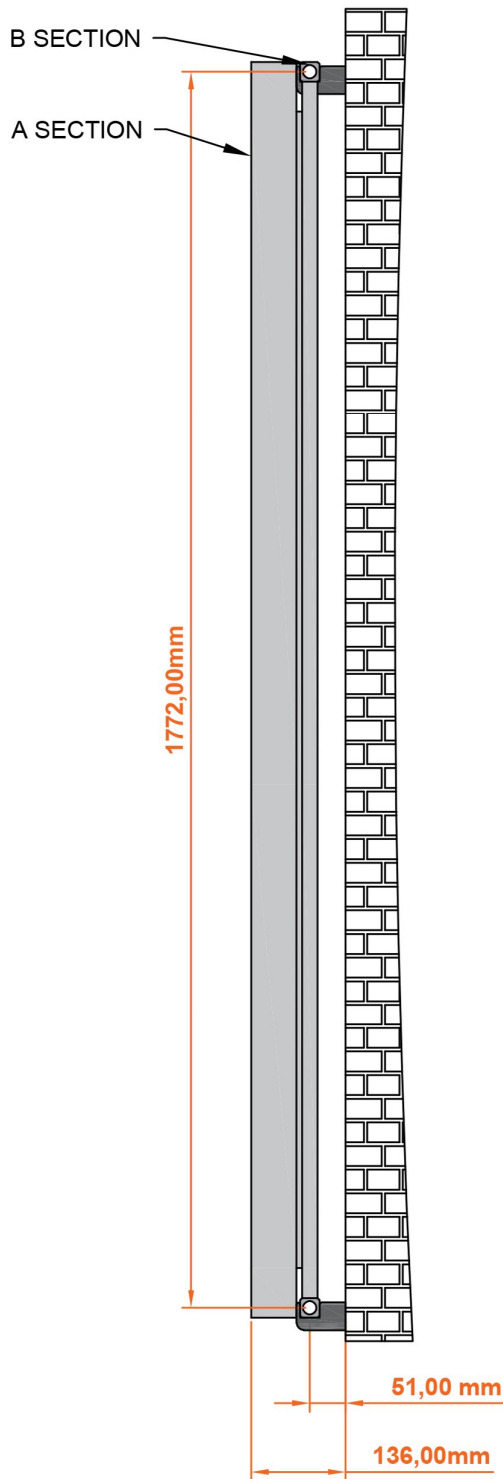

Witney Vertical Aluminium Radiator 1800 x 470mm.

Technical Drawing

A SECTION

B SECTION

scale: 1/5

Eastbrook 
Eastbrook Road, Gloucester GL4 3DB
Technical Helpline : 01452 317890
Mon - Fri / 8am - 5pm
Email : technical@eastbrookco.com