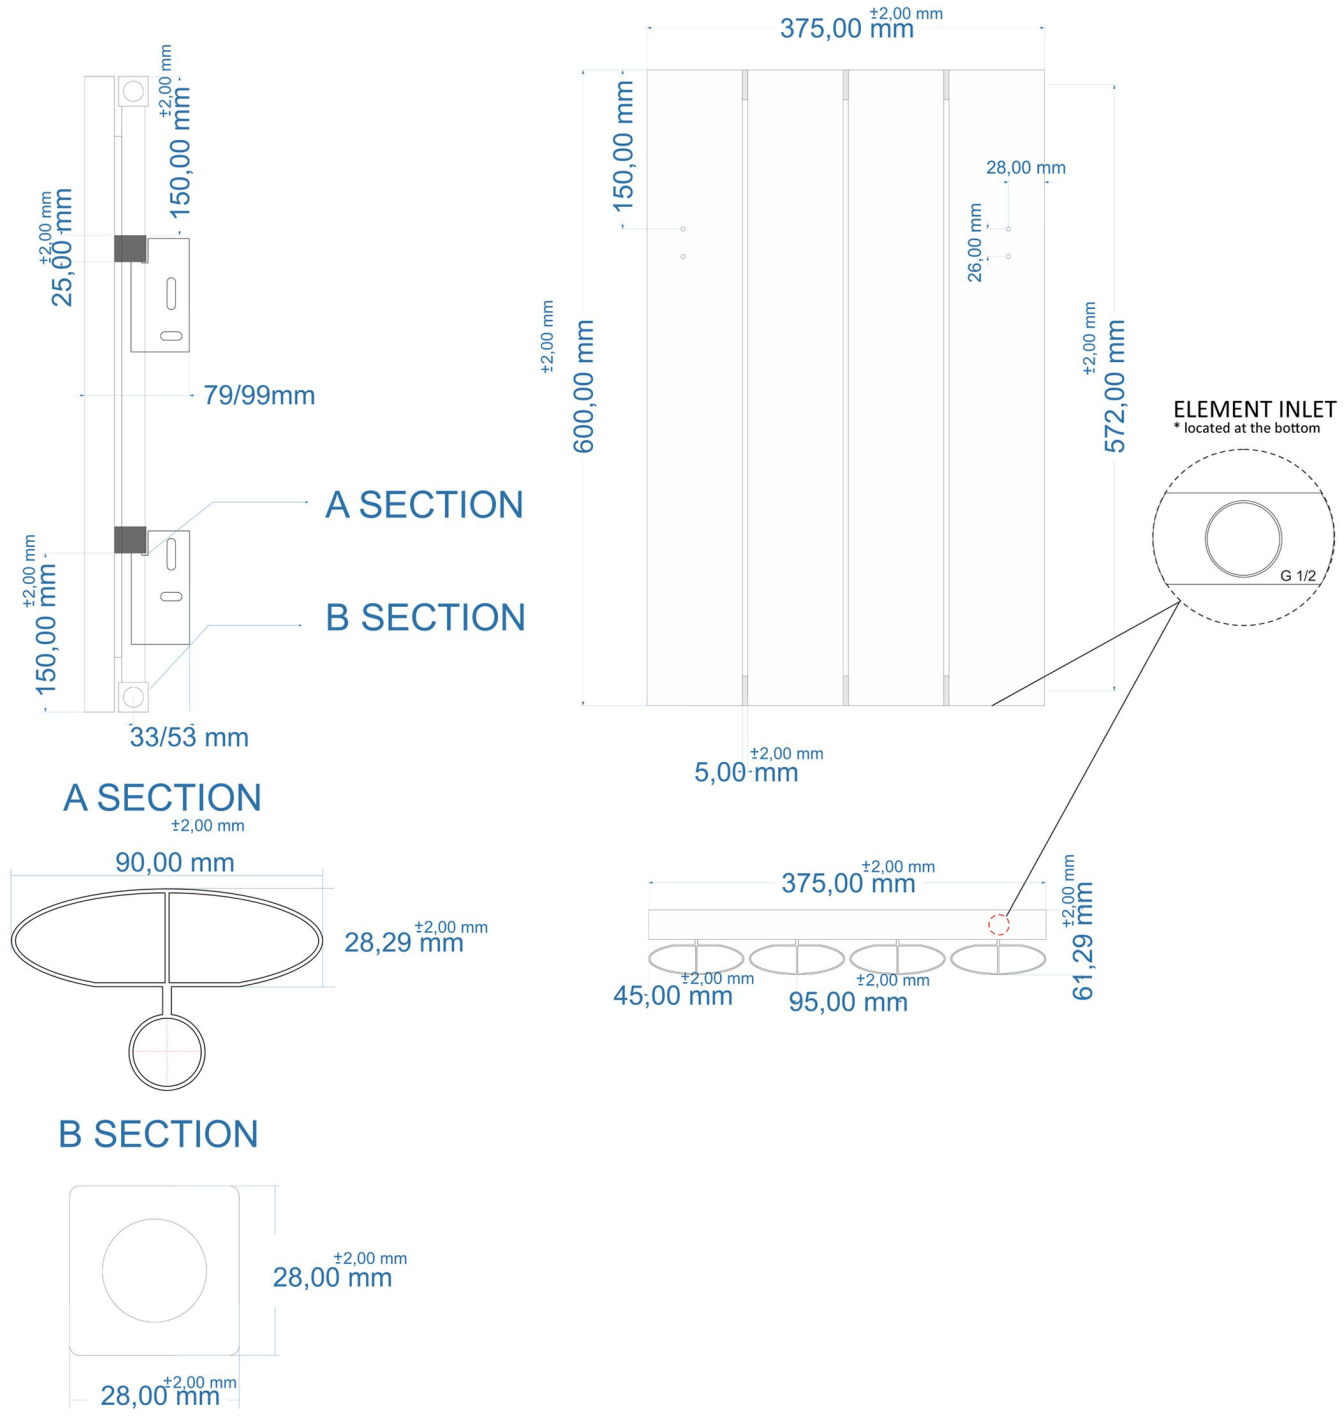

Malmesbury Horizontal Aluminium Radiator 600 x 375mm.

Technical Drawing

TOWEL HANGER HOLES ARE AT THE BACK OF THE RADIATOR

Eastbrook 
Eastbrook Road, Gloucester GL4 3DB
Technical Helpline : 01452 317890
Mon - Fri / 8am - 5pm
Email : technical@eastbrookco.com