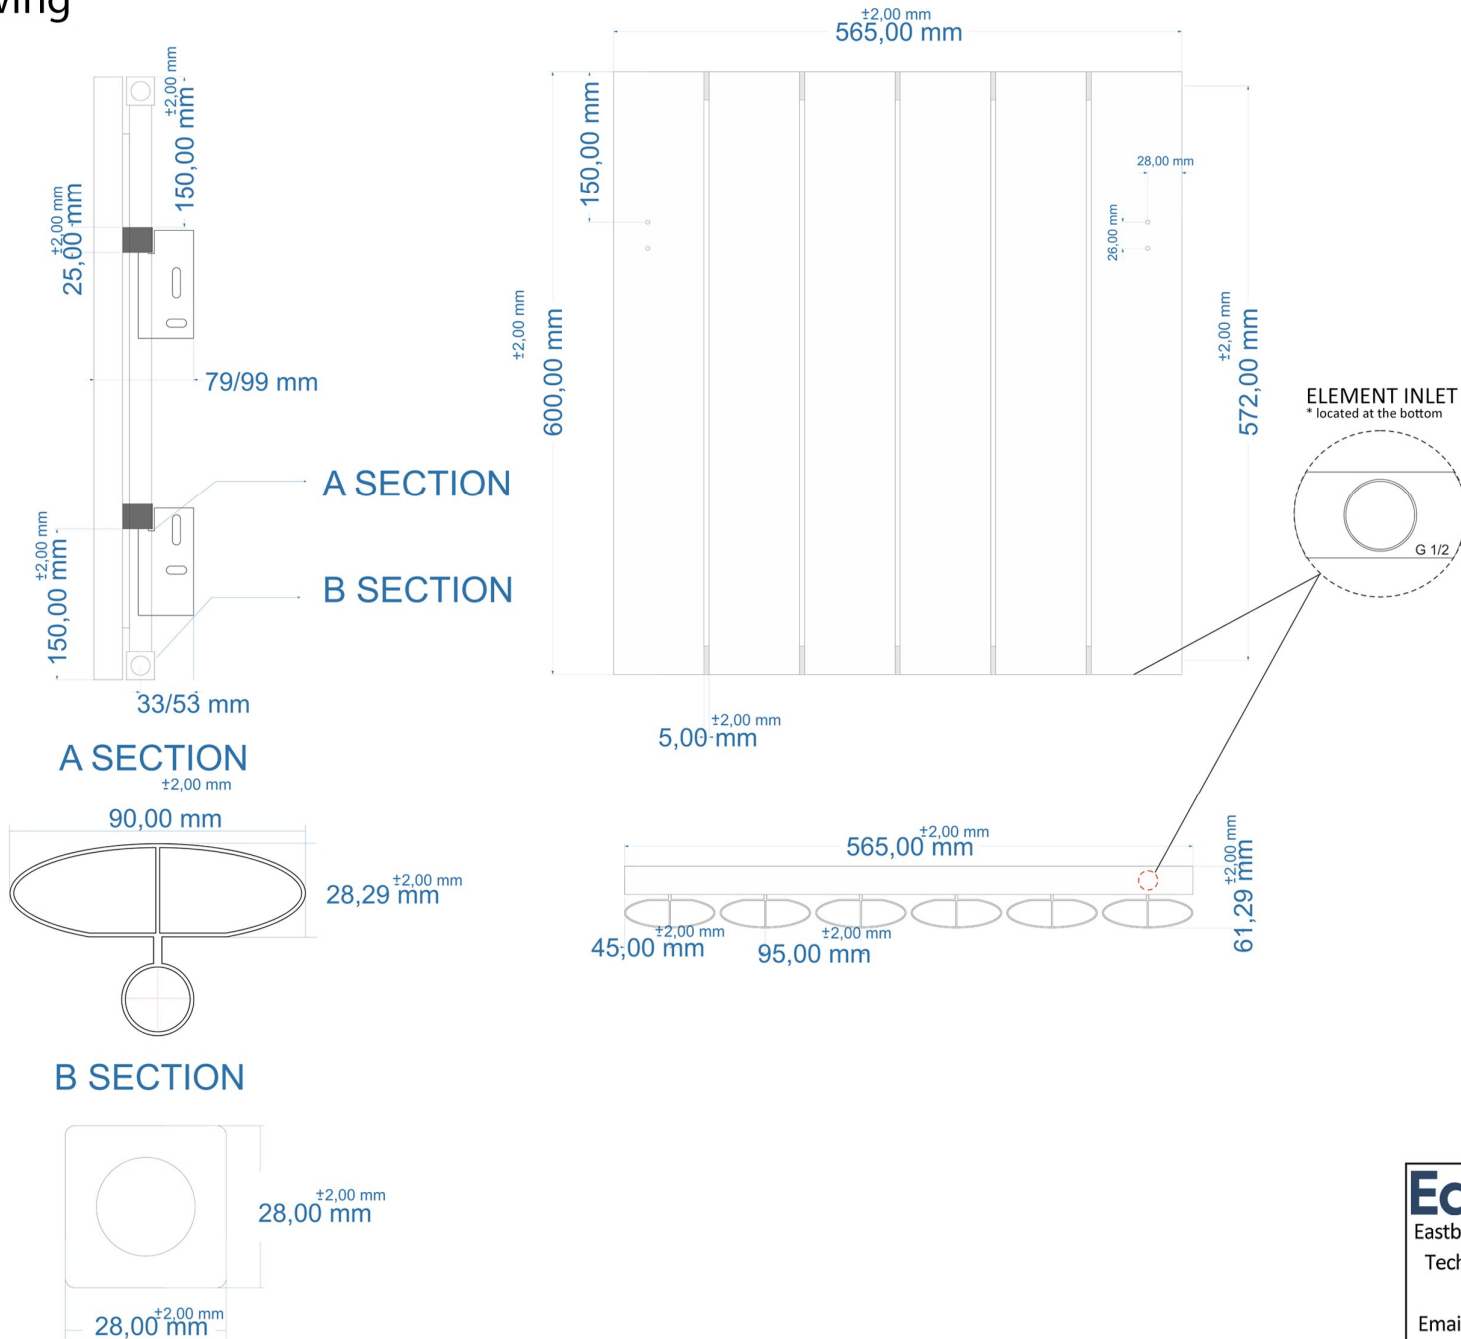

# Malmesbury Horizontal Aluminium Radiator 600 x 565mm.

## Technical Drawing

TOWEL HANGER HOLES ARE AT THE BACK OF THE RADIATOR