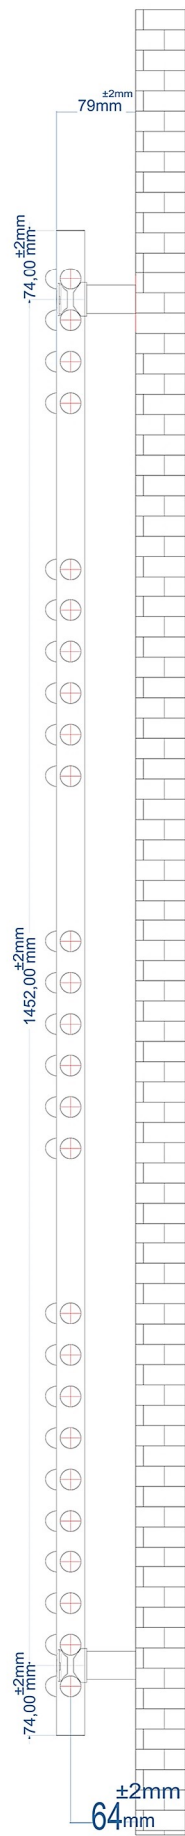

# Wingrave Curved 1600mm. Height

**Eastbrook** 

Eastbrook Road, Gloucester GL4 3DB

Technical Helpline : 01452 317890

Mon - Fri / 8am - 5pm

Email : [technical@eastbrookco.com](mailto:technical@eastbrookco.com)