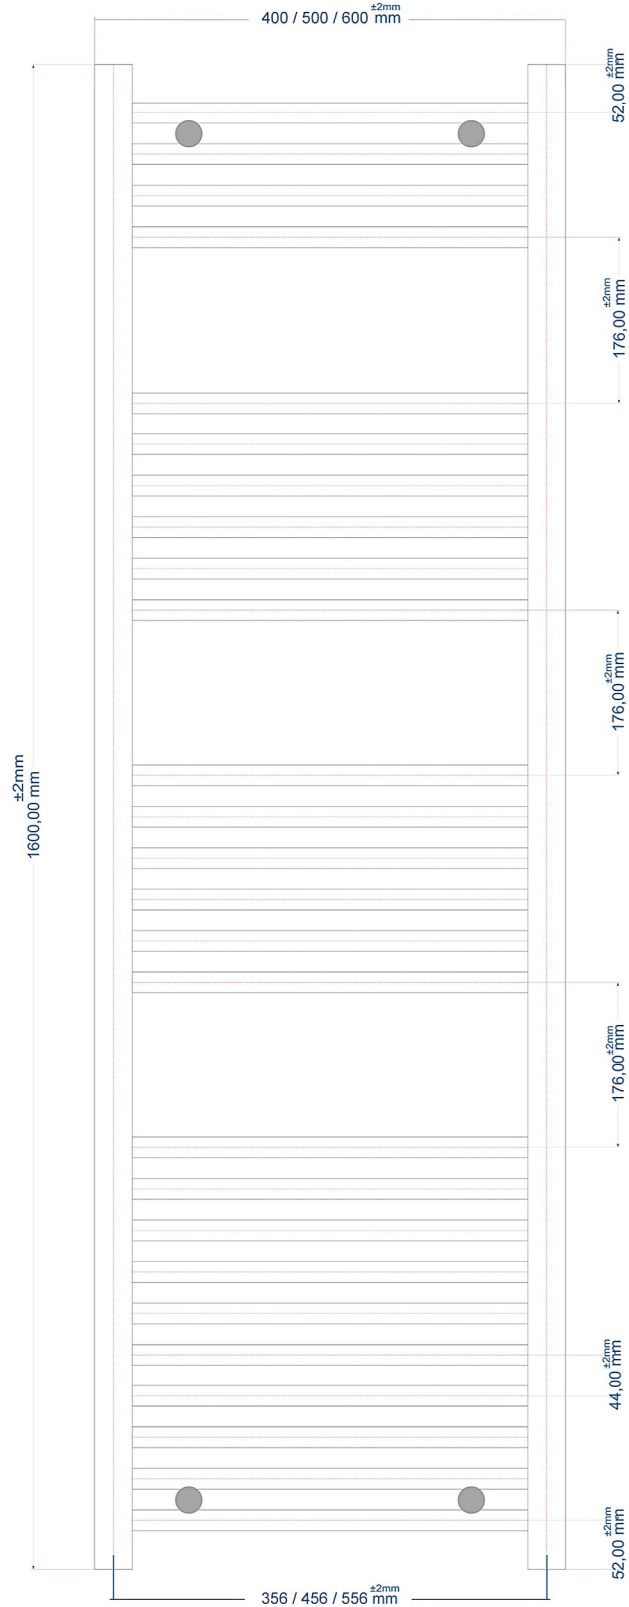

# Wingrave Curved 1600mm. Height

**Eastbrook** 

Eastbrook Road, Gloucester GL4 3DB

Technical Helpline : 01452 317890

Mon - Fri / 8am - 5pm

Email : [technical@eastbrookco.com](mailto:technical@eastbrookco.com)