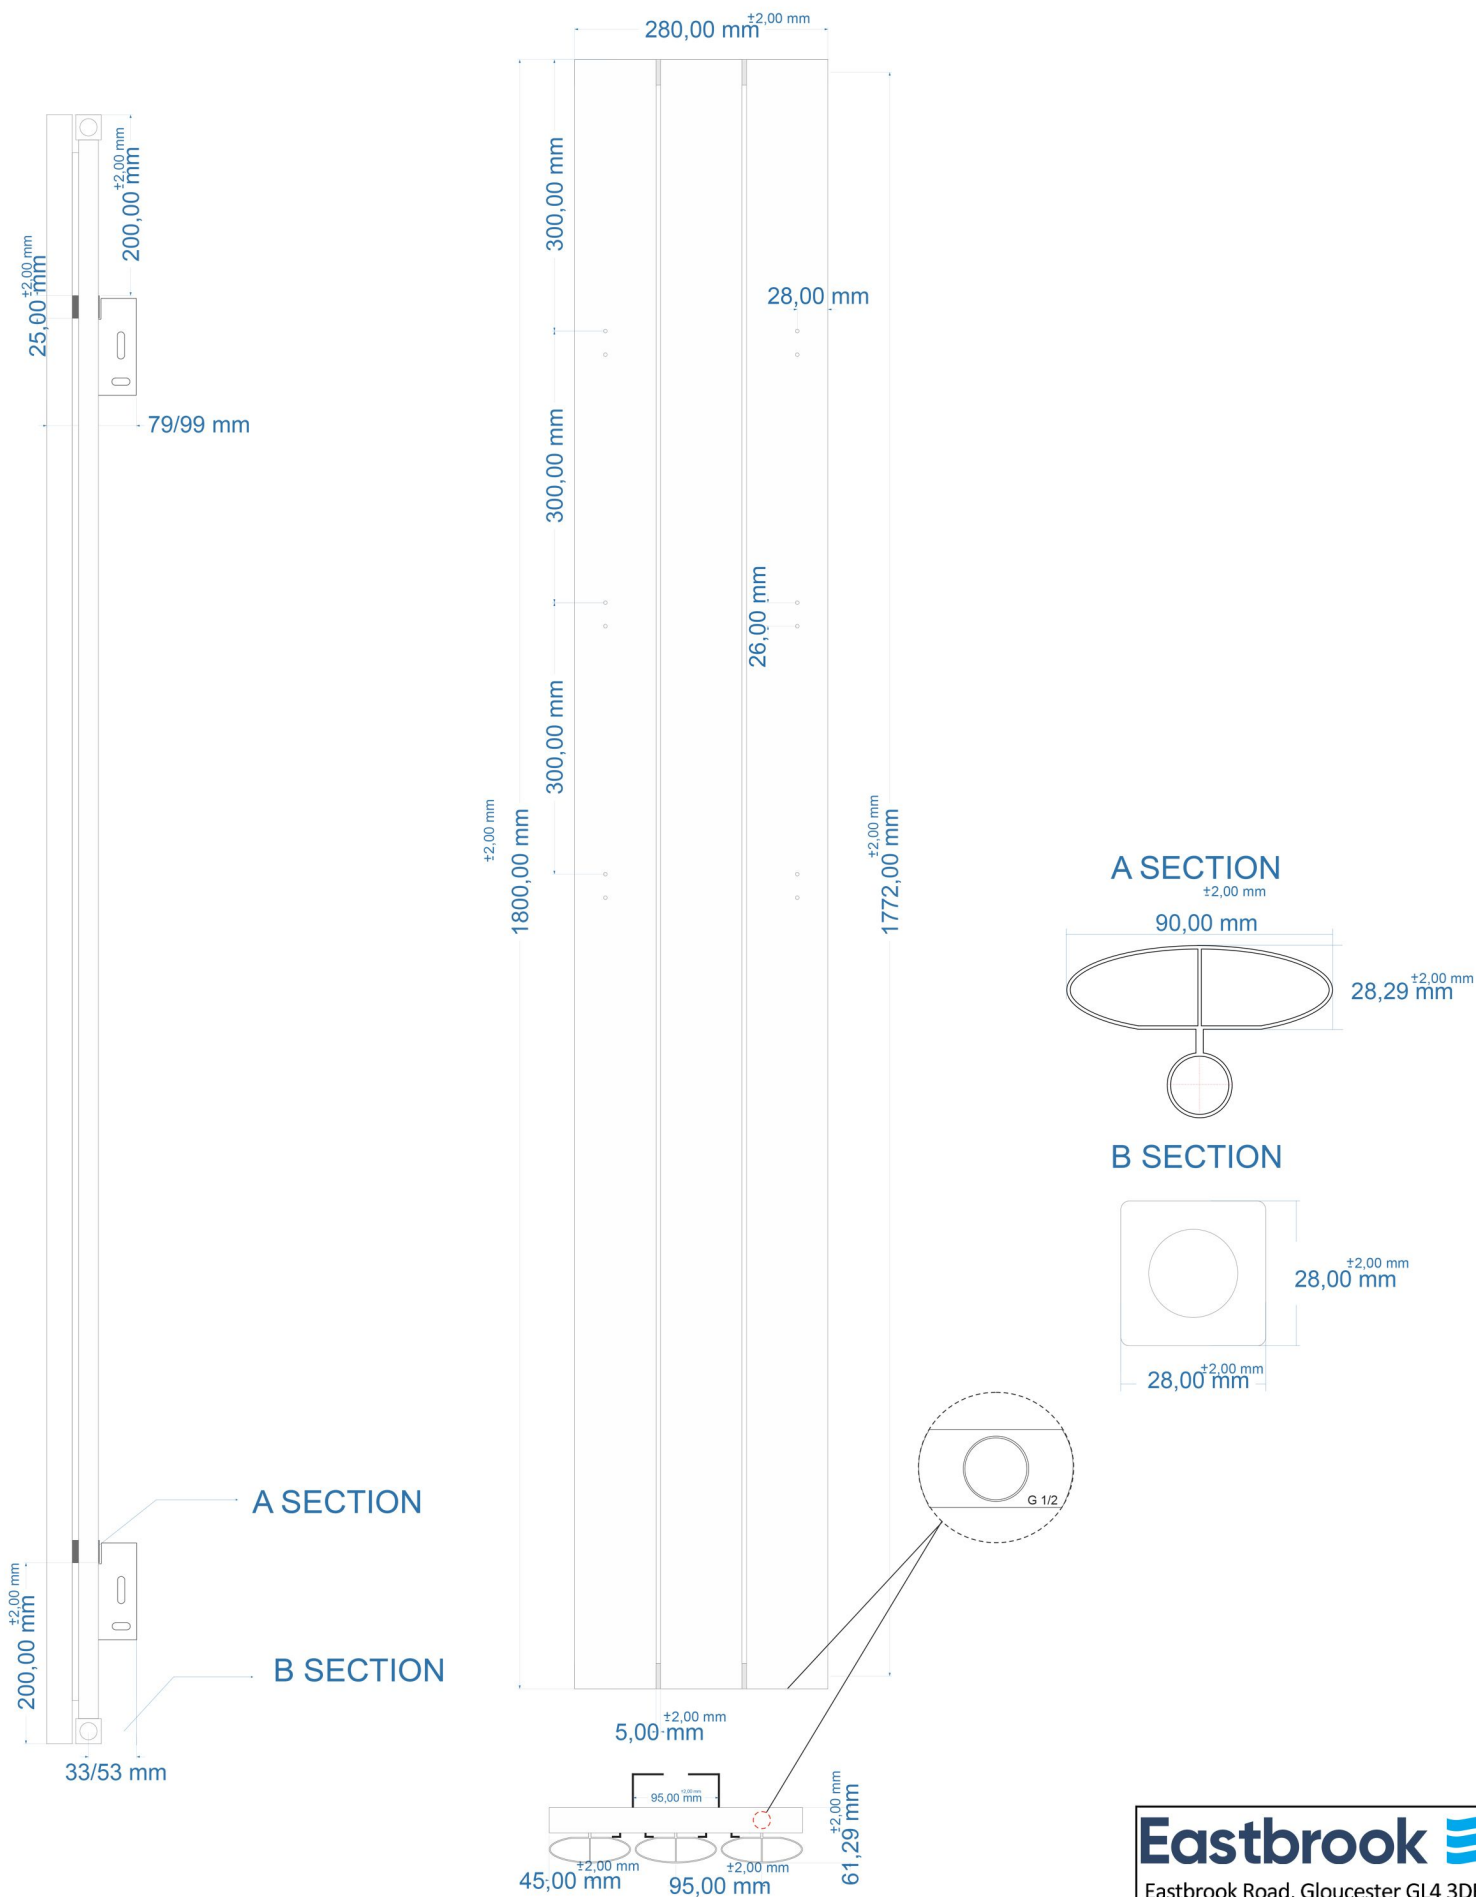

# Malmesbury Vertical Aluminium Radiator 1800 x 280mm.

## Technical Drawing

**Eastbrook** 

Eastbrook Road, Gloucester GL4 3DB  
 Technical Helpline : 01452 317890  
 Mon - Fri / 8am - 5pm  
 Email : [technical@eastbrookco.com](mailto:technical@eastbrookco.com)