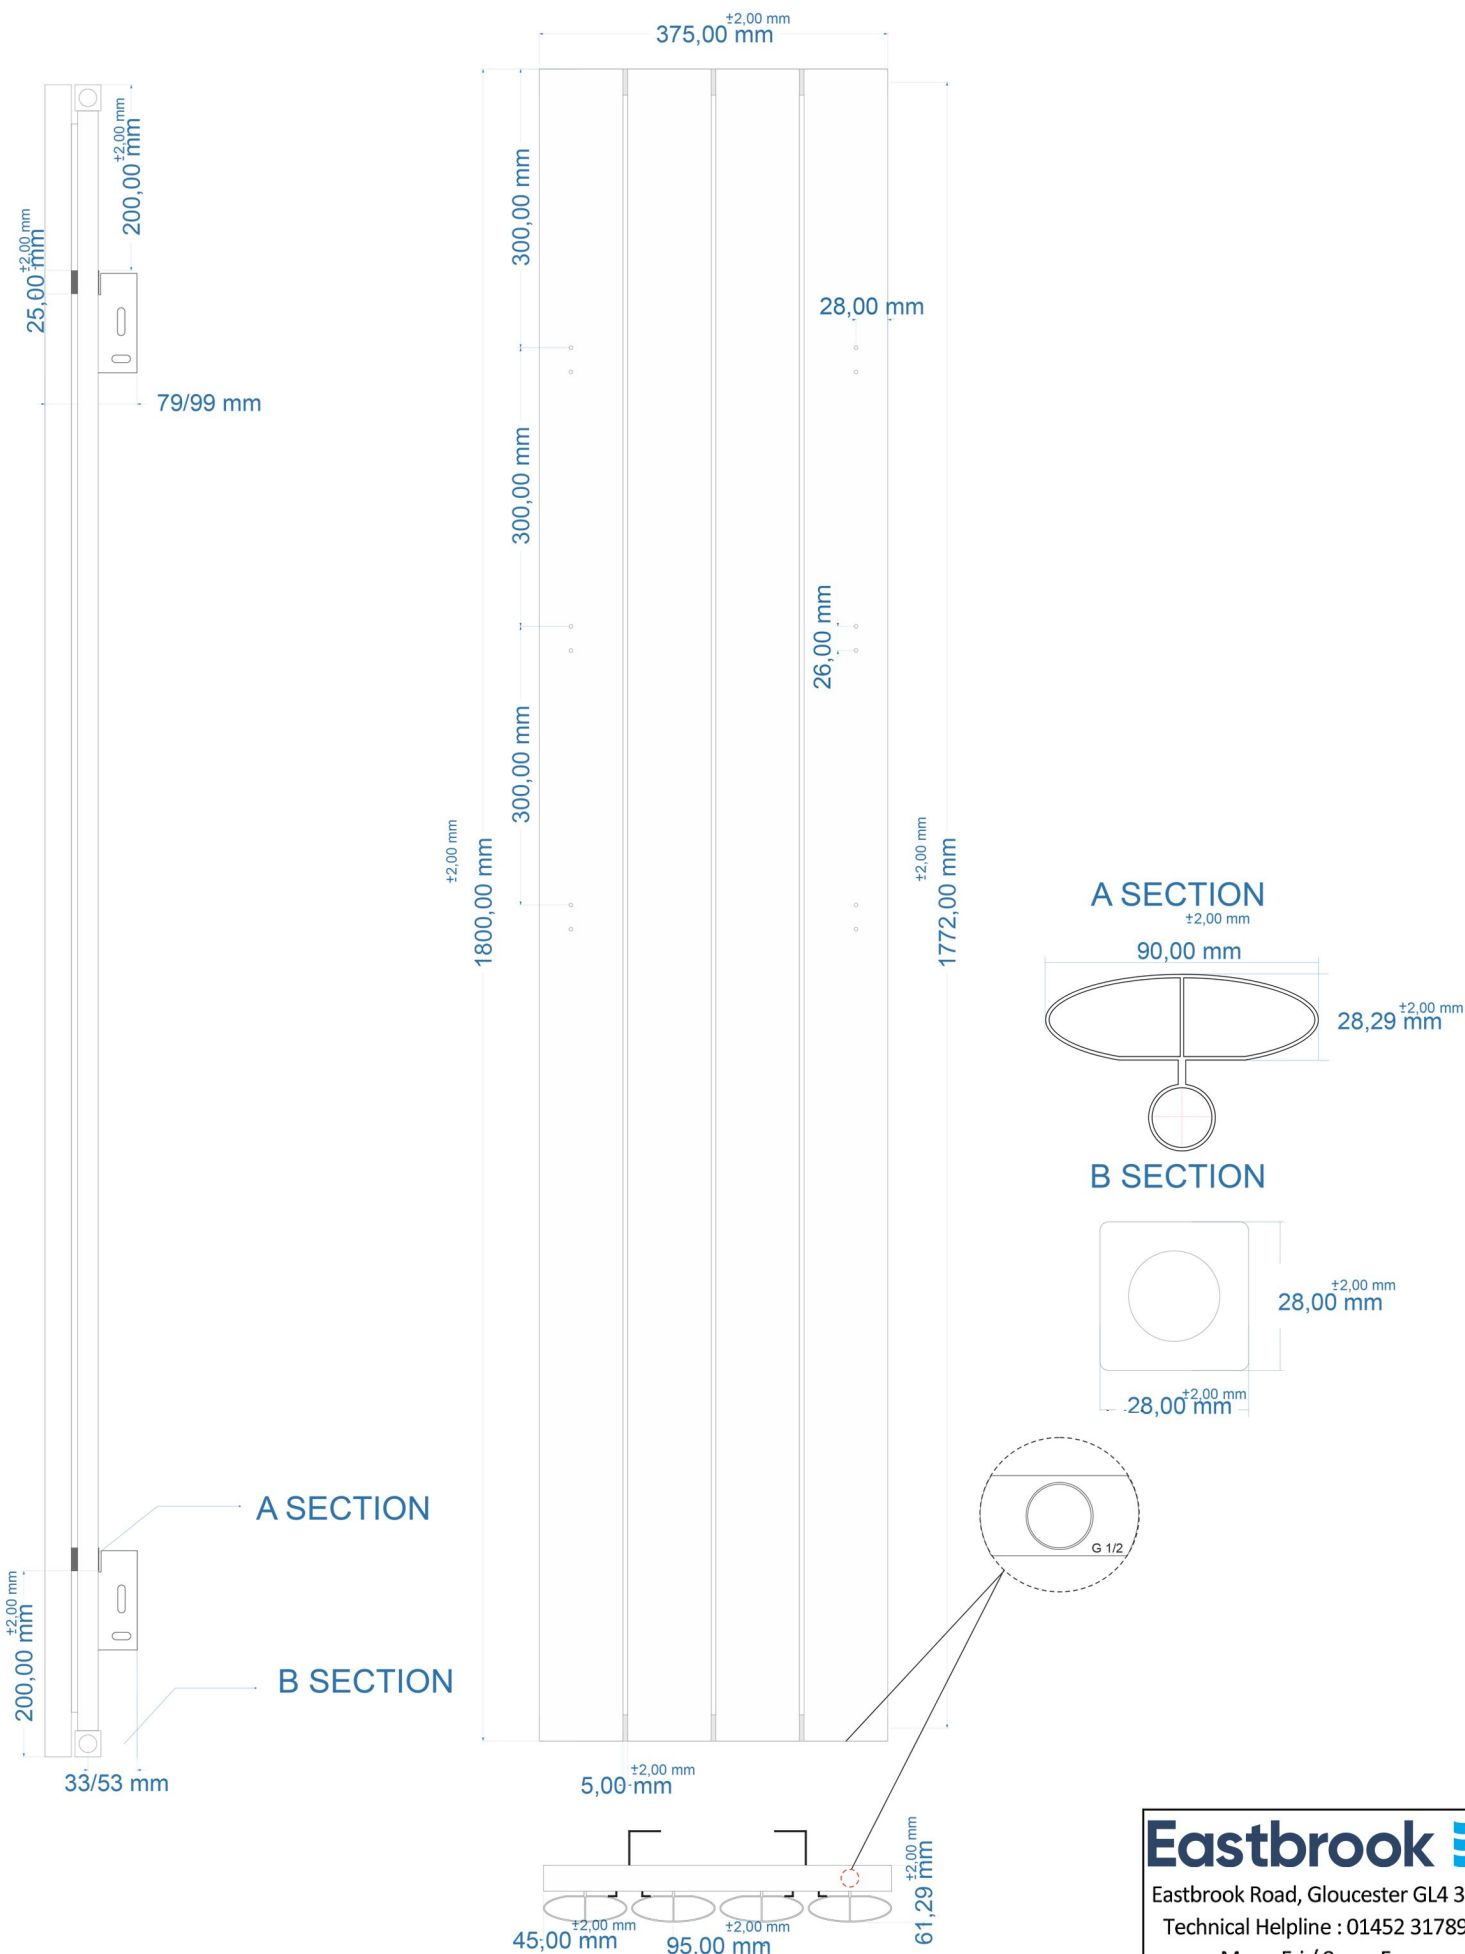

# Malmesbury Vertical Aluminium Radiator 1800 x 375mm.

## Technical Drawing

**Eastbrook**   
Eastbrook Road, Gloucester GL4 3DB  
Technical Helpline : 01452 317890  
Mon - Fri / 8am - 5pm  
Email : [technical@eastbrookco.com](mailto:technical@eastbrookco.com)