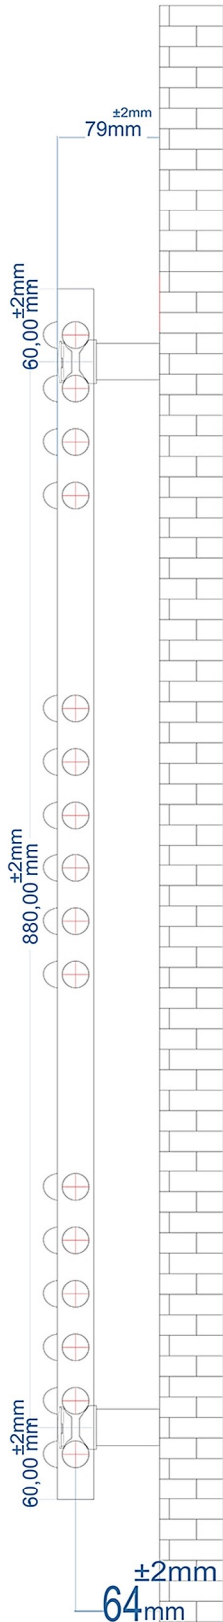

# Wingrave Curved 1000mm. Height

**Eastbrook**   
 Eastbrook Road, Gloucester GL4 3DB  
 Technical Helpline : 01452 317890  
 Mon - Fri / 8am - 5pm  
 Email : [technical@eastbrookco.com](mailto:technical@eastbrookco.com)