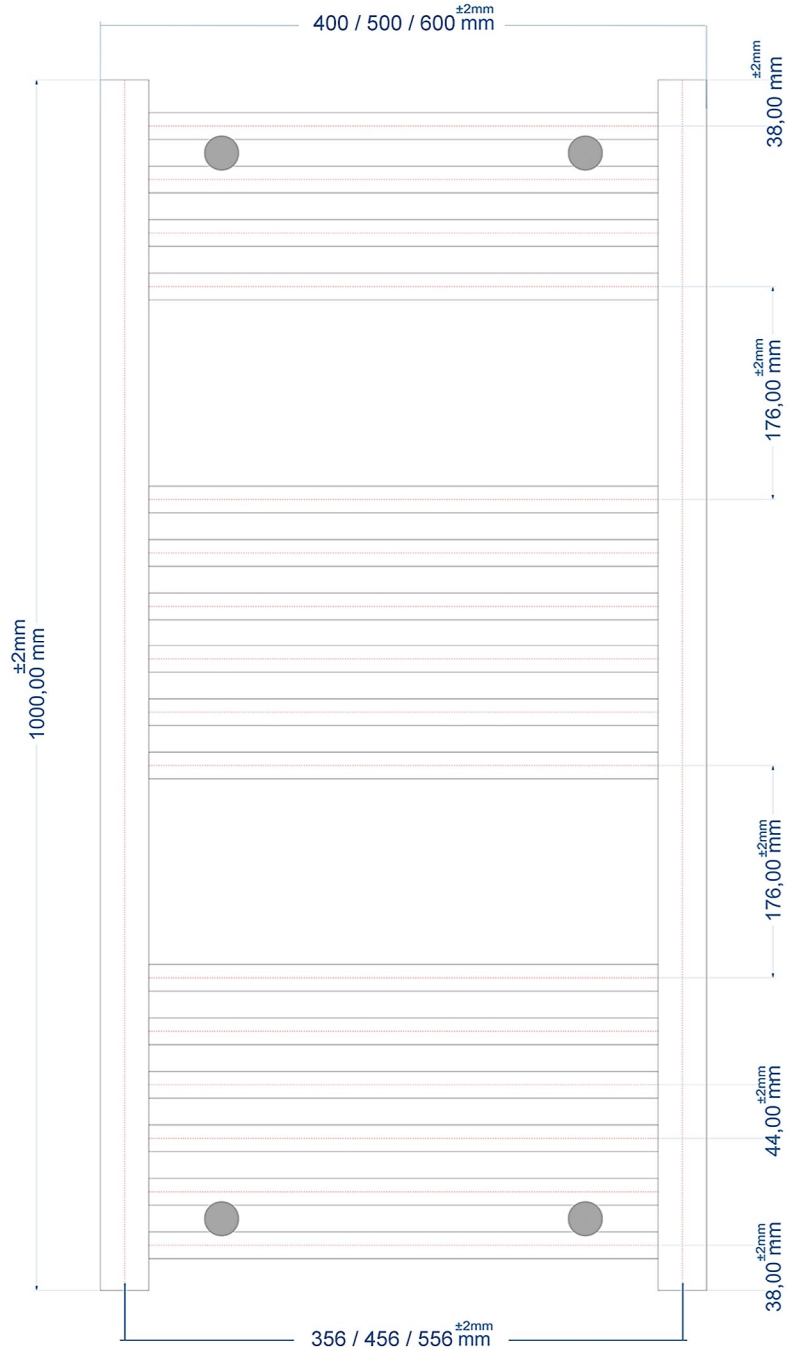

# Wingrave Curved 1000mm. Height

**Eastbrook**   
 Eastbrook Road, Gloucester GL4 3DB  
 Technical Helpline : 01452 317890  
 Mon - Fri / 8am - 5pm  
 Email : [technical@eastbrookco.com](mailto:technical@eastbrookco.com)