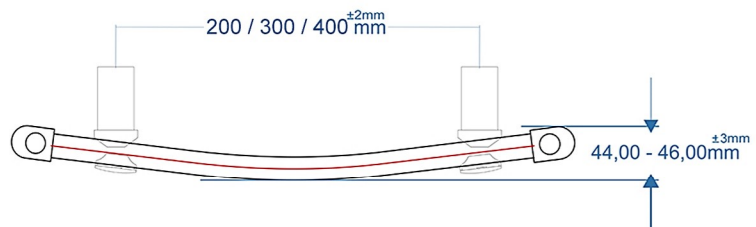

# Wingrave Curved 1000mm. Height

**Eastbrook**   
 Eastbrook Road, Gloucester GL4 3DB  
 Technical Helpline : 01452 317890  
 Mon - Fri / 8am - 5pm  
 Email : [technical@eastbrookco.com](mailto:technical@eastbrookco.com)