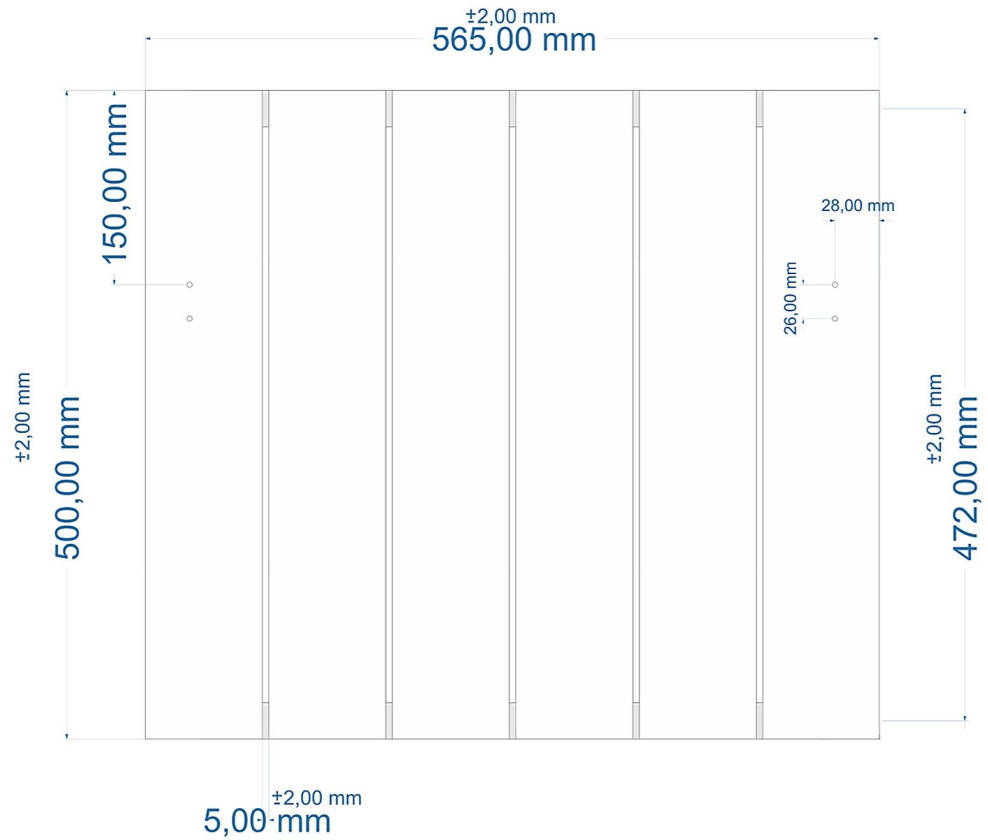

# Malmesbury Horizontal Aluminium Radiator 500 x 565mm.

## Technical Drawing

TOWEL HANGER HOLES ARE AT THE BACK OF THE RADIATOR