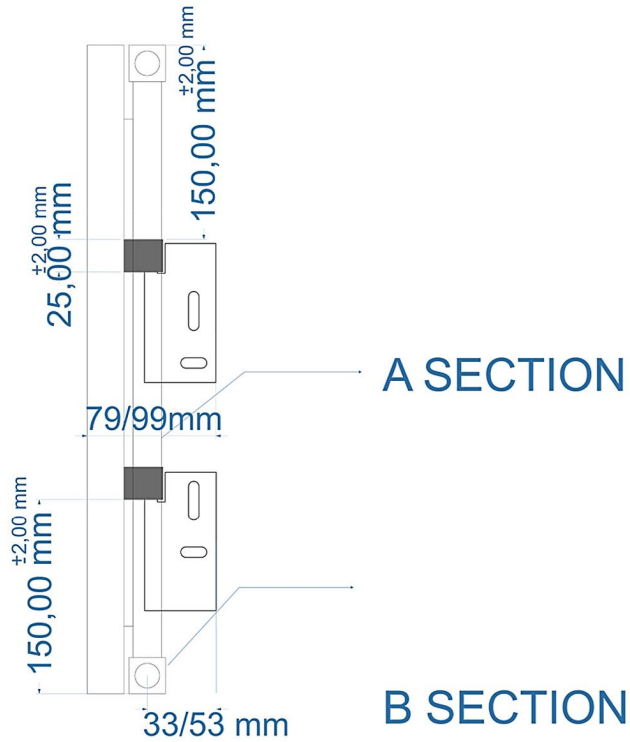

# Malmesbury Horizontal Aluminium Radiator 500 x 565mm.

## Technical Drawing

TOWEL HANGER HOLES ARE AT THE BACK OF THE RADIATOR