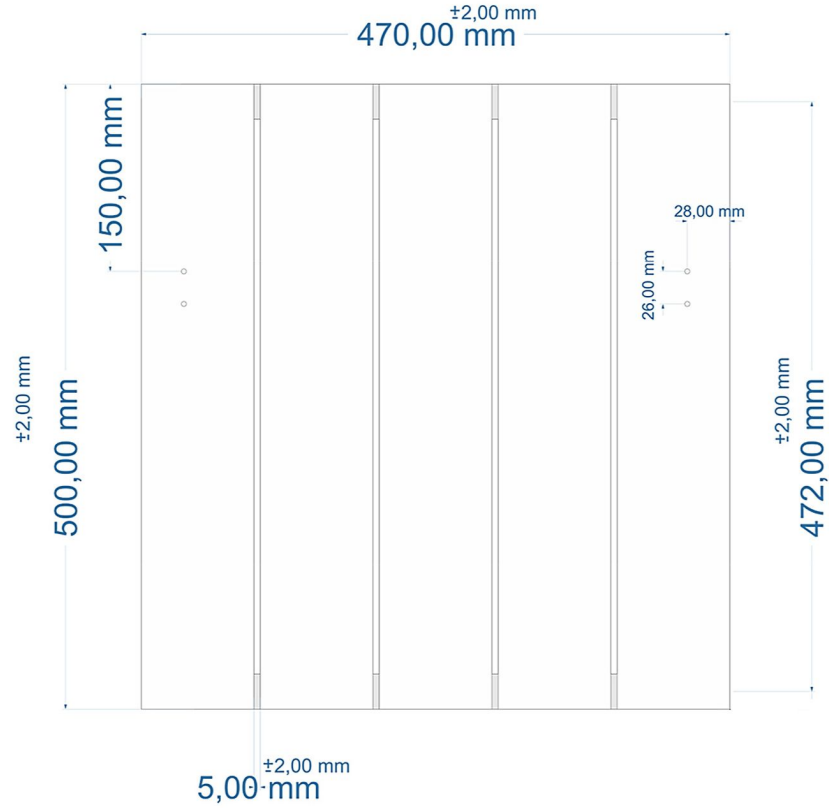

Malmesbury Horizontal Aluminium Radiator 500 x 470mm.

Technical Drawing

Eastbrook 

Eastbrook Road, Gloucester GL4 3DB
 Technical Helpline : 01452 317890
 Mon - Fri / 8am - 5pm
 Email : technical@eastbrookco.com