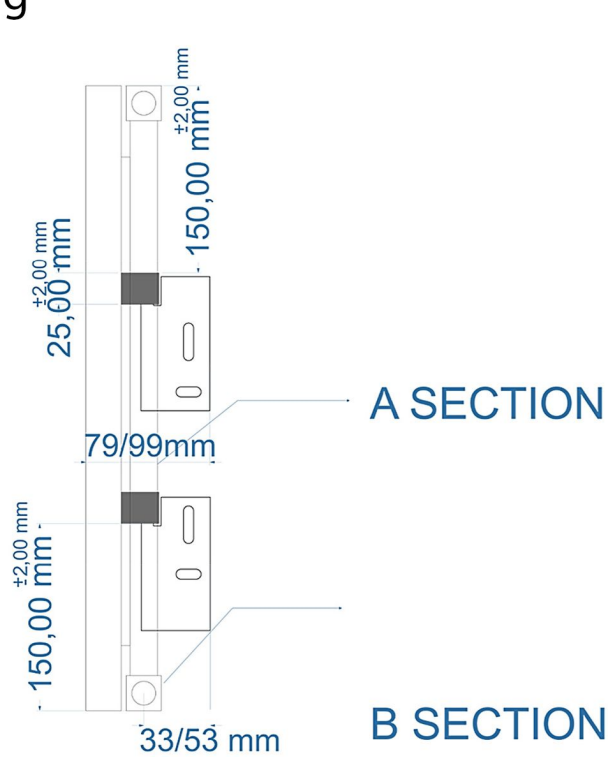

Malmesbury Horizontal Aluminium Radiator 500 x 470mm.

Technical Drawing

Eastbrook 

Eastbrook Road, Gloucester GL4 3DB
 Technical Helpline : 01452 317890
 Mon - Fri / 8am - 5pm
 Email : technical@eastbrookco.com