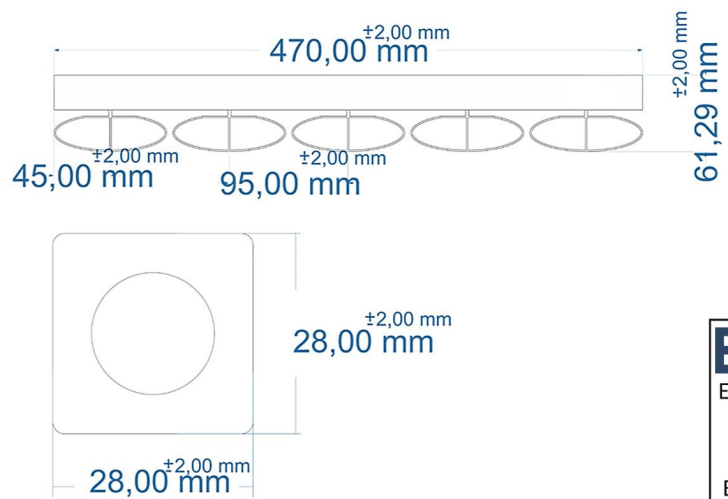

Malmesbury Horizontal Aluminium Radiator 500 x 470mm.

Technical Drawing

Eastbrook 

Eastbrook Road, Gloucester GL4 3DB
 Technical Helpline : 01452 317890
 Mon - Fri / 8am - 5pm
 Email : technical@eastbrookco.com