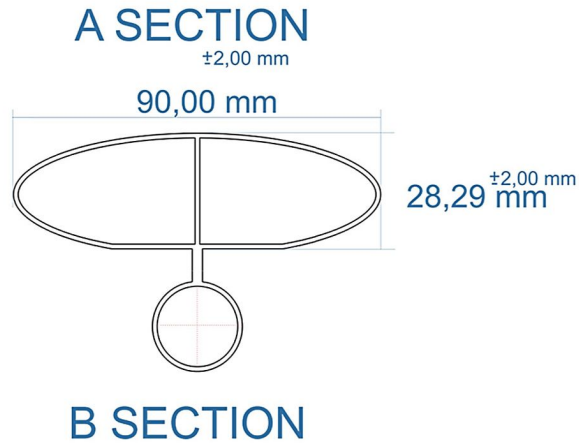

Malmesbury Horizontal Aluminium Radiator 500 x 470mm.

Technical Drawing

Eastbrook 

Eastbrook Road, Gloucester GL4 3DB
 Technical Helpline : 01452 317890
 Mon - Fri / 8am - 5pm
 Email : technical@eastbrookco.com