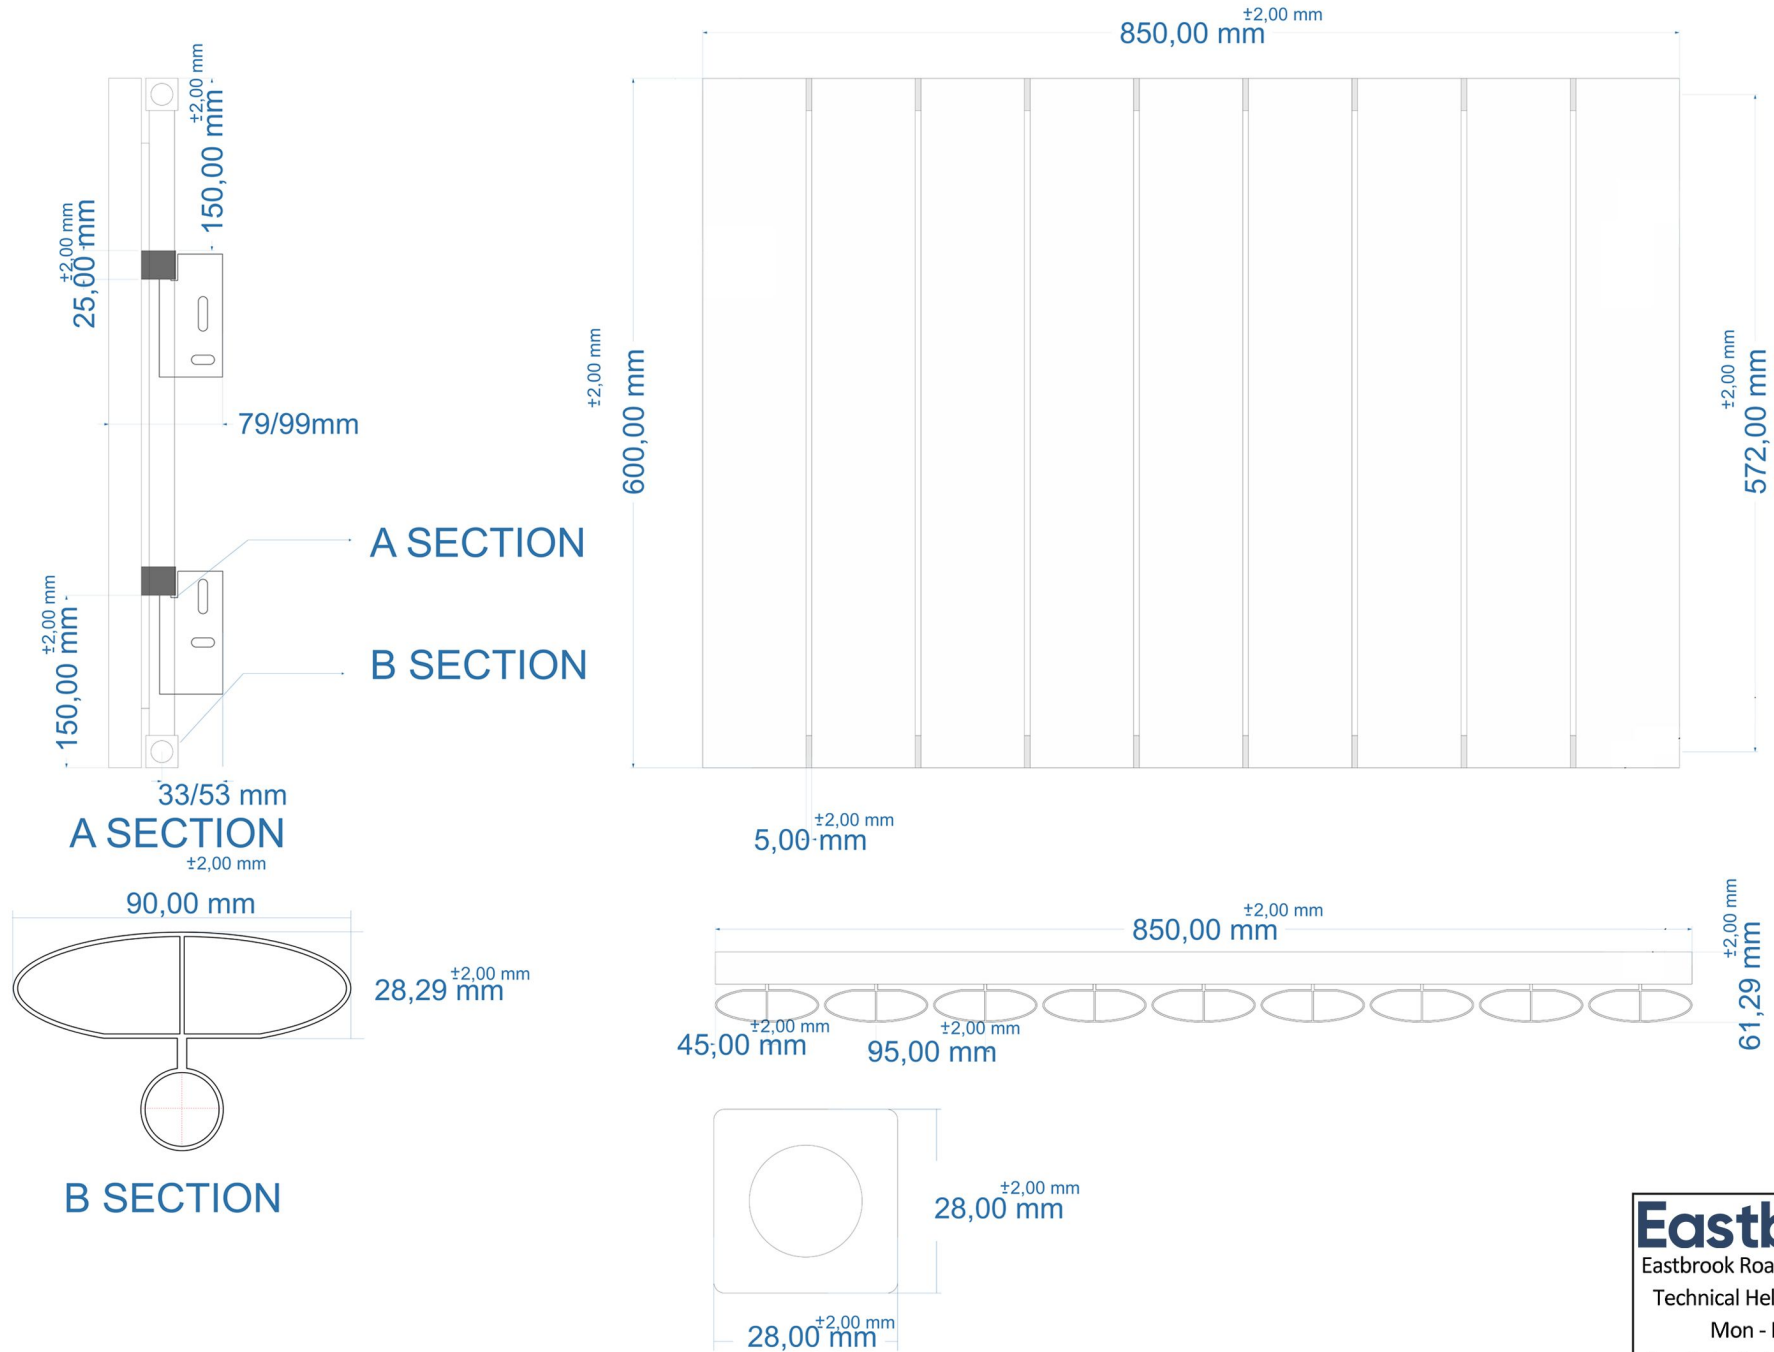

Malmesbury Horizontal Aluminium Radiator 600 x 850mm.

Technical Drawing

Eastbrook 
Eastbrook Road, Gloucester GL4 3DB
Technical Helpline : 01452 317890
Mon - Fri / 8am - 5pm
Email : technical@eastbrookco.com