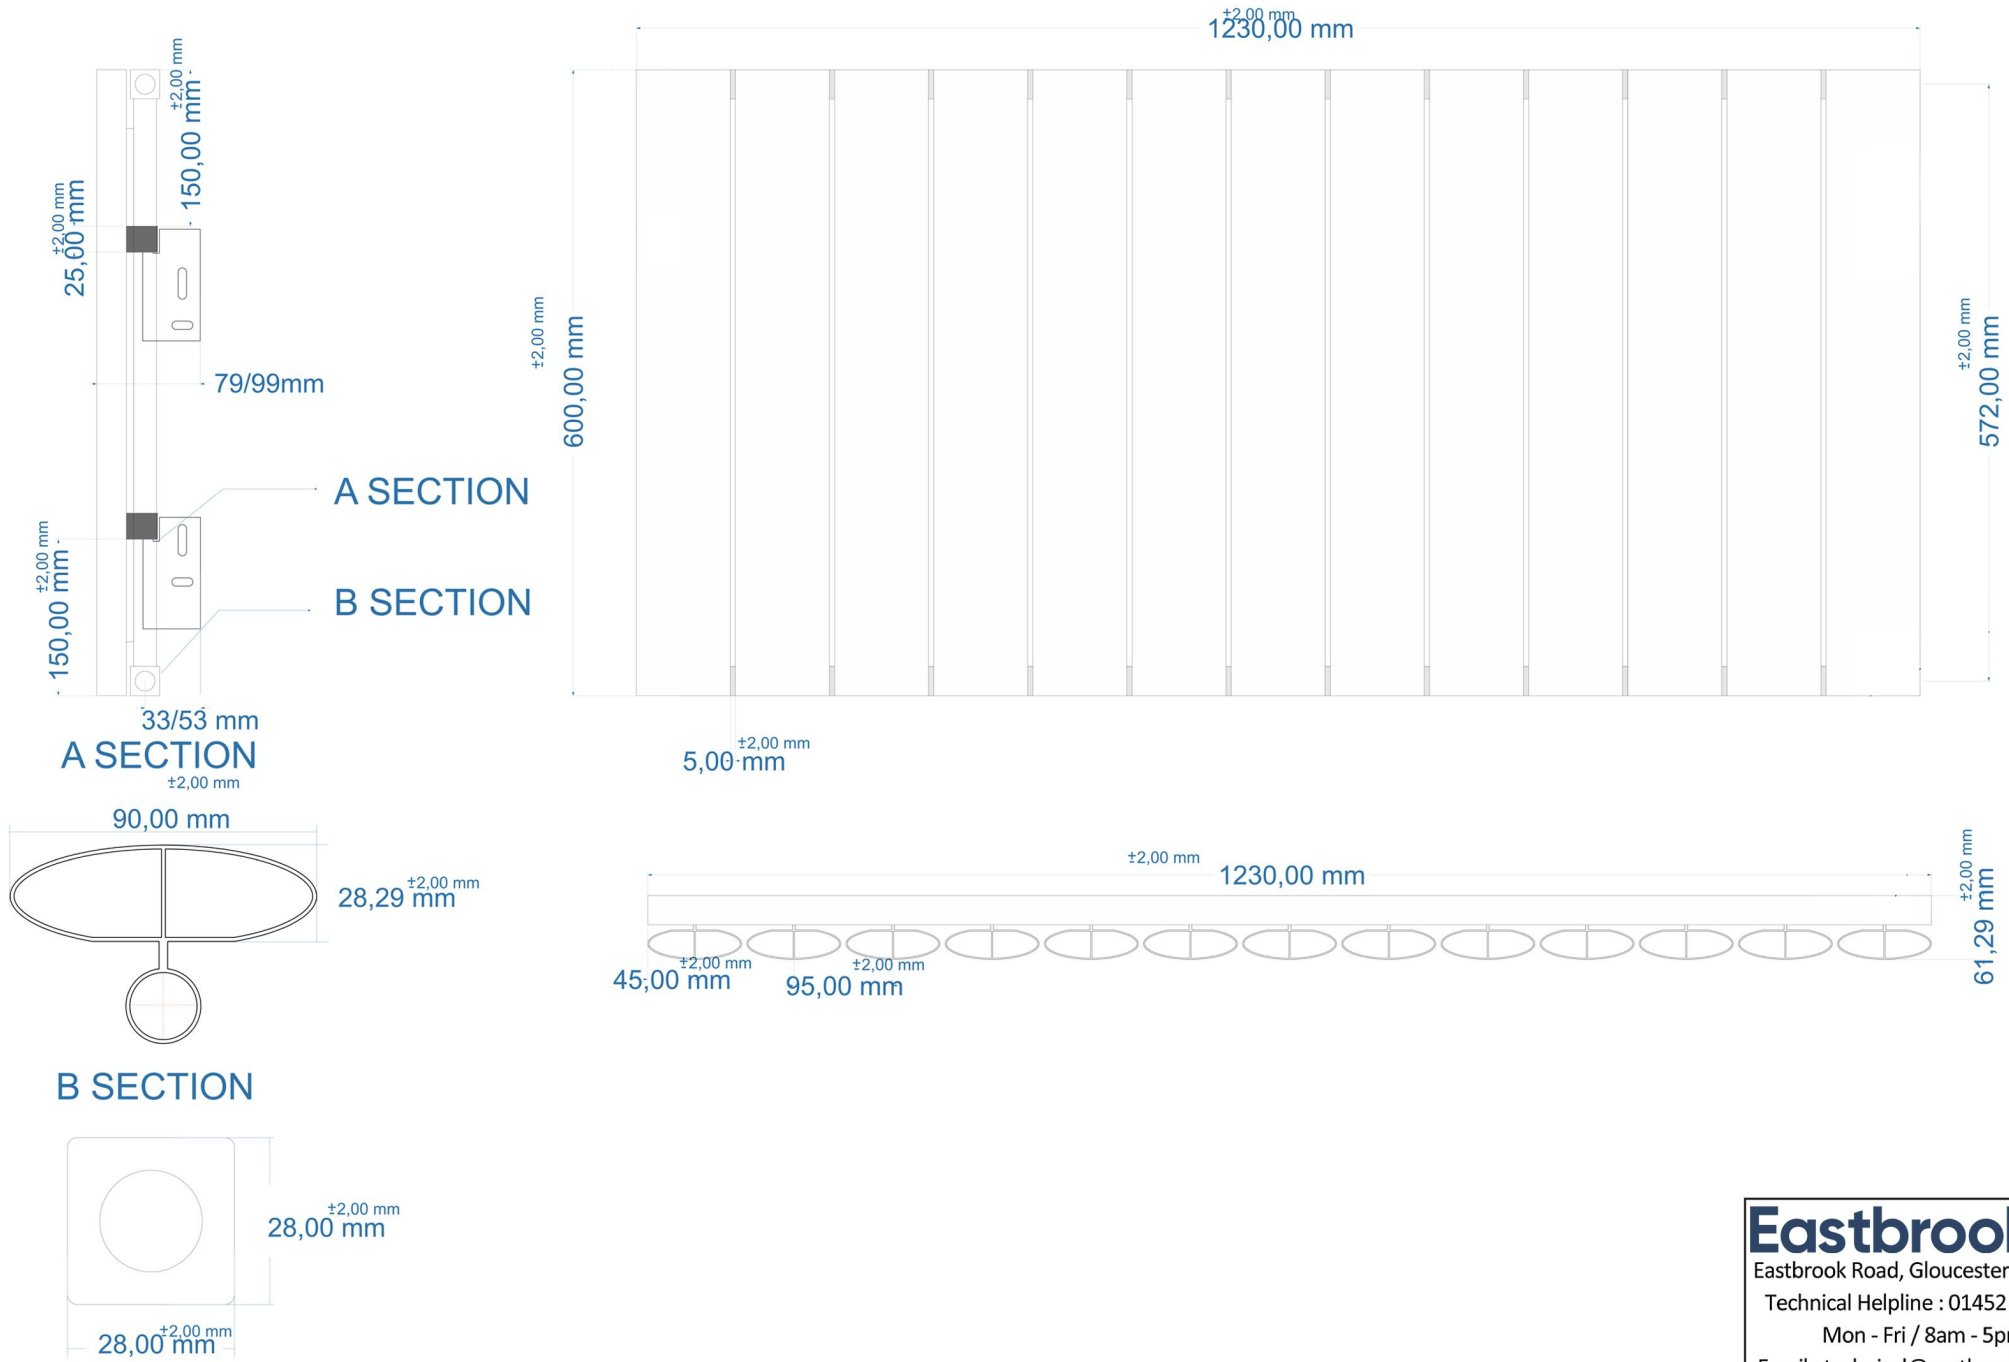

Malmesbury Horizontal Aluminium Radiator 600 x 1230mm.

Technical Drawing

Eastbrook 
Eastbrook Road, Gloucester GL4 3DB
Technical Helpline : 01452 317890
Mon - Fri / 8am - 5pm
Email : technical@eastbrookco.com