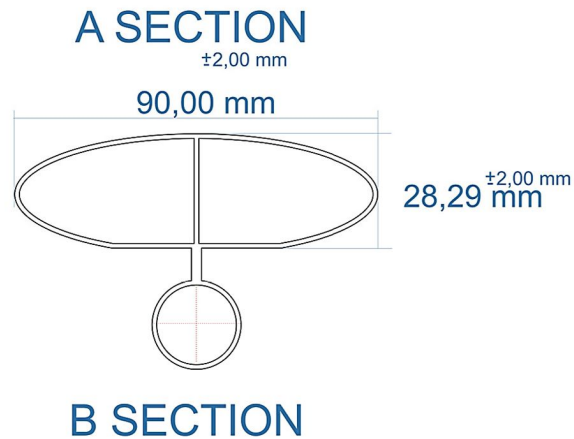

Malmesbury Horizontal Aluminium Radiator 500 x 375mm.

Technical Drawing

TOWEL HANGER HOLES ARE AT THE BACK OF THE RADIATOR

Eastbrook 

Eastbrook Road, Gloucester GL4 3DB
 Technical Helpline : 01452 317890
 Mon - Fri / 8am - 5pm
 Email : technical@eastbrookco.com