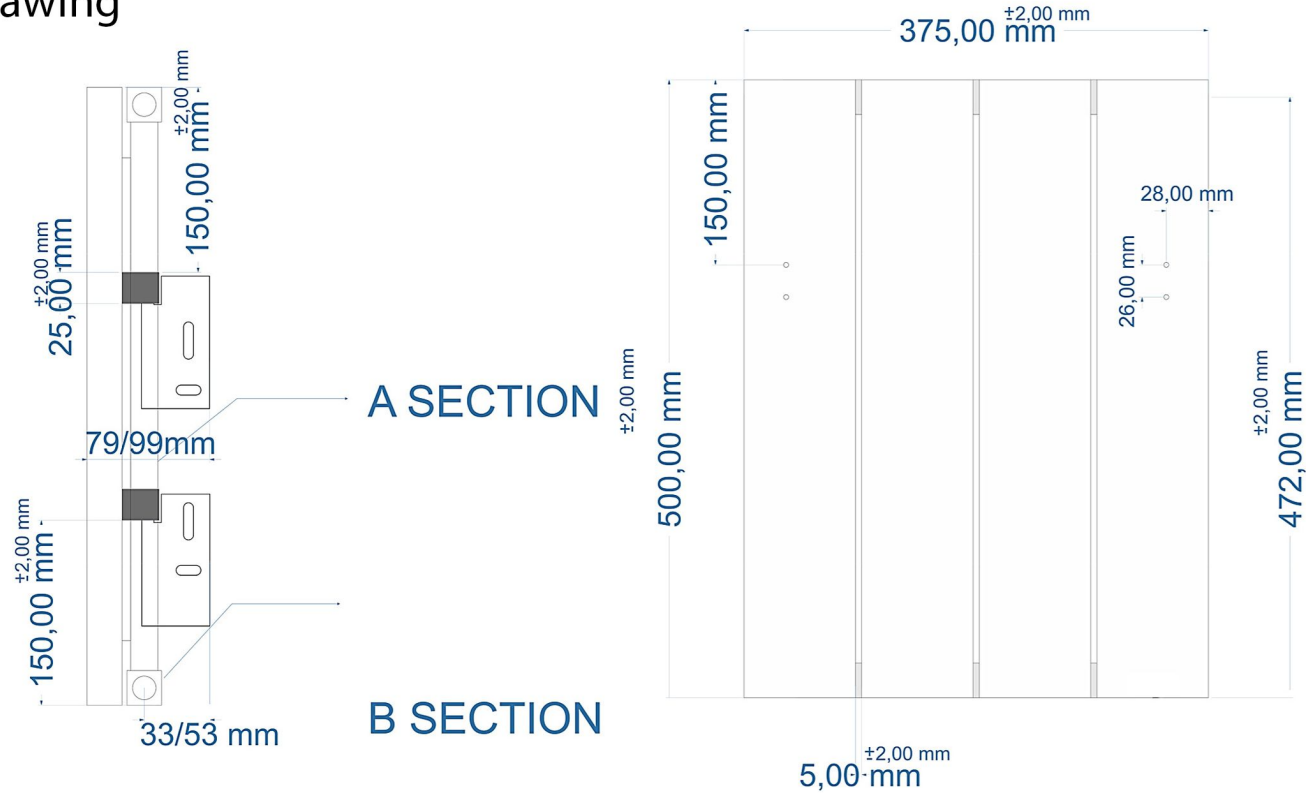

Malmesbury Horizontal Aluminium Radiator 500 x 375mm.

Technical Drawing

TOWEL HANGER HOLES ARE AT THE BACK OF THE RADIATOR

Eastbrook 

Eastbrook Road, Gloucester GL4 3DB
 Technical Helpline : 01452 317890
 Mon - Fri / 8am - 5pm
 Email : technical@eastbrookco.com