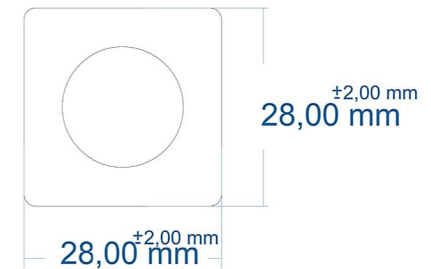

Malmesbury Horizontal Aluminium Radiator 500 x 375mm.

Technical Drawing

TOWEL HANGER HOLES ARE AT THE BACK OF THE RADIATOR

Eastbrook 

Eastbrook Road, Gloucester GL4 3DB
 Technical Helpline : 01452 317890
 Mon - Fri / 8am - 5pm
 Email : technical@eastbrookco.com