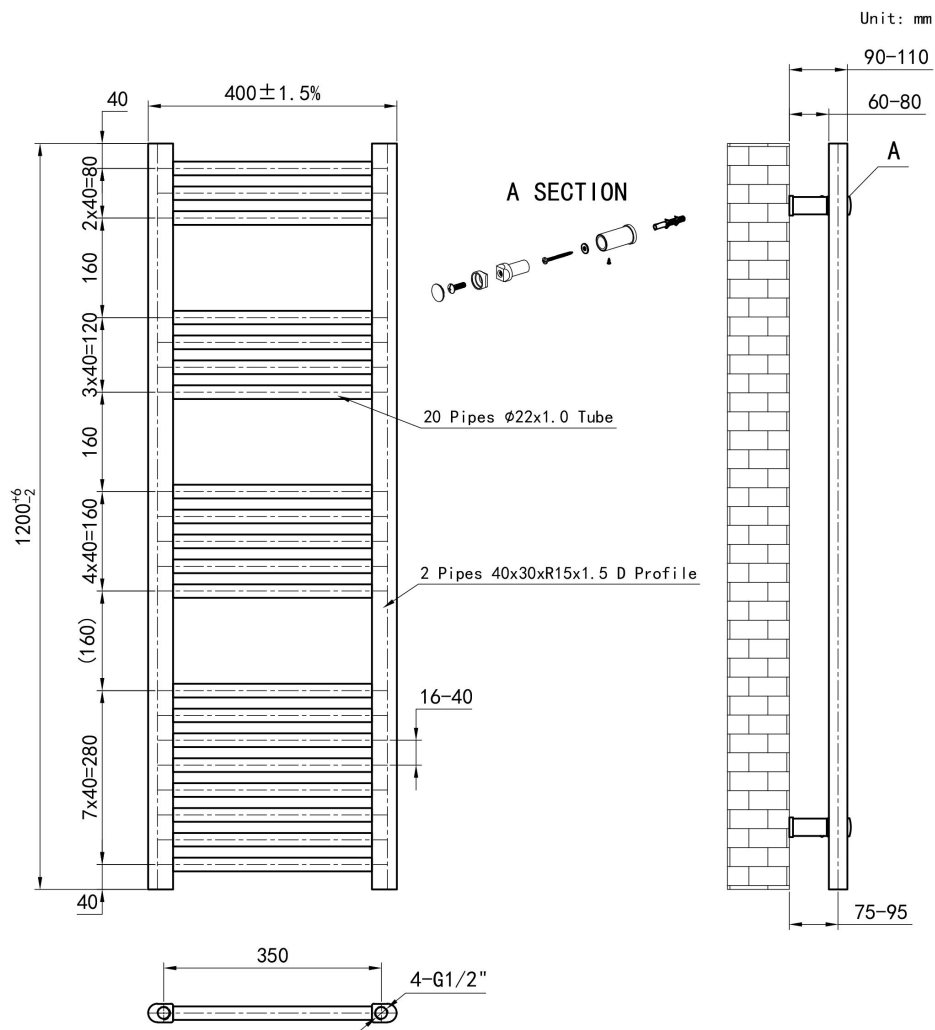

### General Information

Product:	41.0323
Description:	Wendover Straight Multirail 1200 x 400
Website Link:	<a href="#">(Click Here)</a>
Product Type:	Towel Rail
Brand:	Eastbrook Company
Colour:	Matt Anthracite
Material:	Mild Steel
Height (mm):	1200mm
Width (mm):	400mm
Net Weight (kg):	7.56kg
Product Range:	Wendover

## Drawing

### Wendover Straight 1200 x 400mm. Technical Drawing

**Eastbrook **  
Eastbrook Road, Gloucester GL4 3DB  
Technical Helpline : 01452 317890  
Mon - Fri / 8am - 5pm  
Email : technical@eastbrookco.com