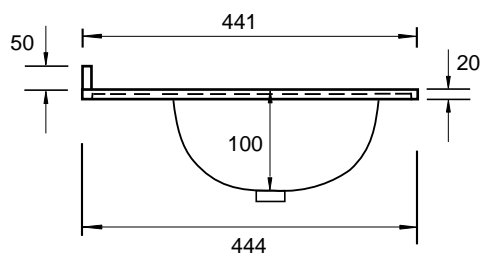

Hardwick 50cm Basin

Code: B-2104-50

(Top View)

(Front View)

(Side View)