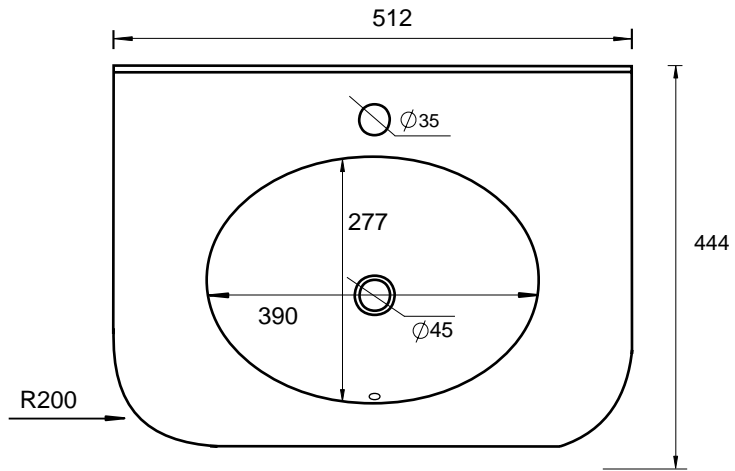

Hardwick 50cm Basin

Code: B-2104-50

(Top View)

(Front View)

(Side View)