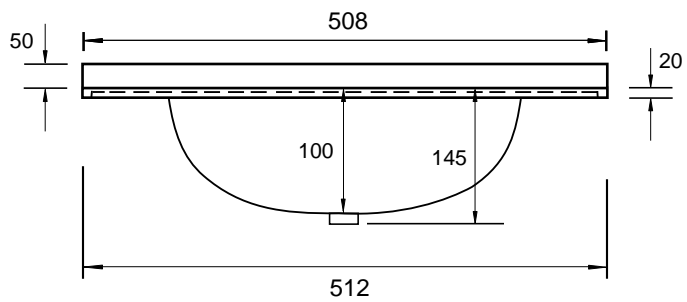

Hardwick 50cm Basin

Code: B-2104-50

(Top View)

(Front View)

(Side View)