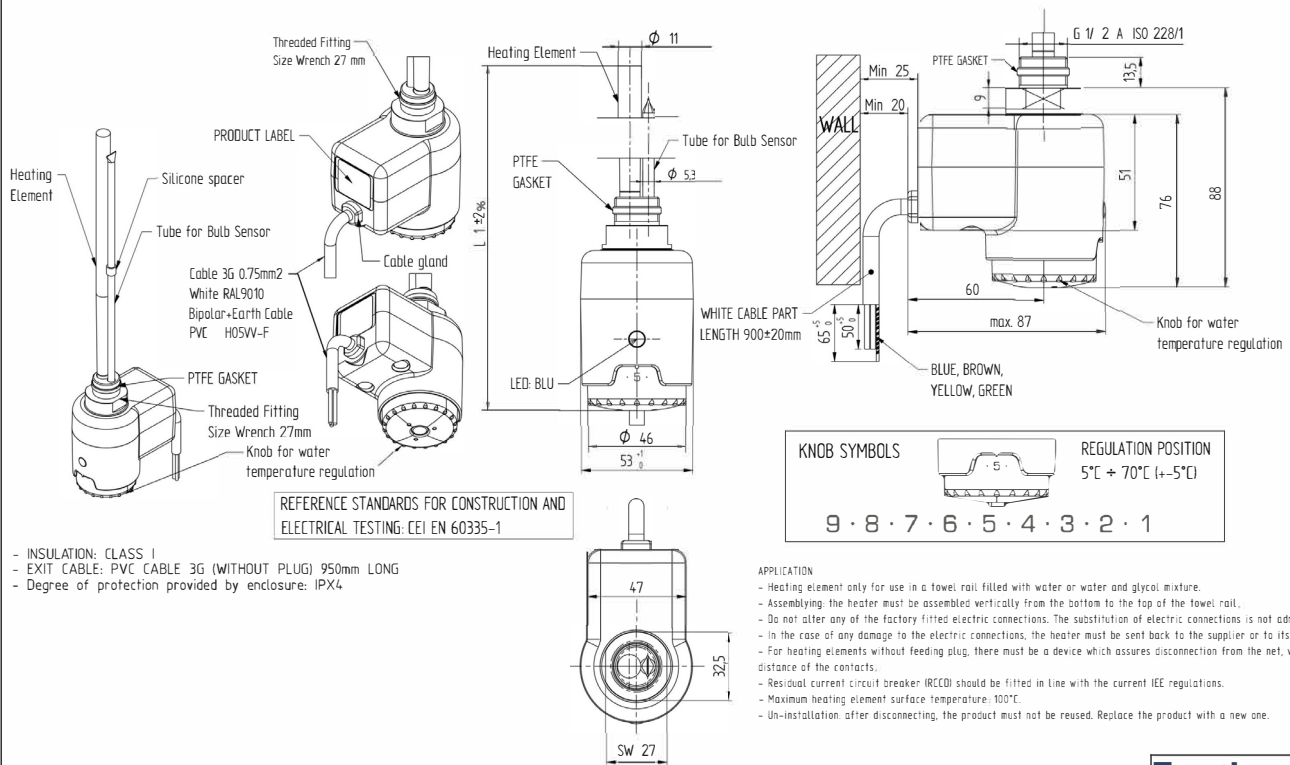

DATASHEET

Image

General Information

Product:	8.039
Description:	Type E Element 600W
Website Link:	(Click Here)
Product Type:	Heating Element
Brand:	Eastbrook Company
Colour:	Anthracite
Net Weight (kg):	0.97kg
Product Range:	Type E Element

Product Specifications

Warranty:	1 Year(s)
Watts:	600

Drawing

Type E Element Technical Drawing

Eastbrook 
 Eastbrook Road, Gloucester GL4 3DB
 Technical Helpline : 01452 317890
 Mon - Fri / 8am - 5pm
 Email : technical@eastbrookco.com